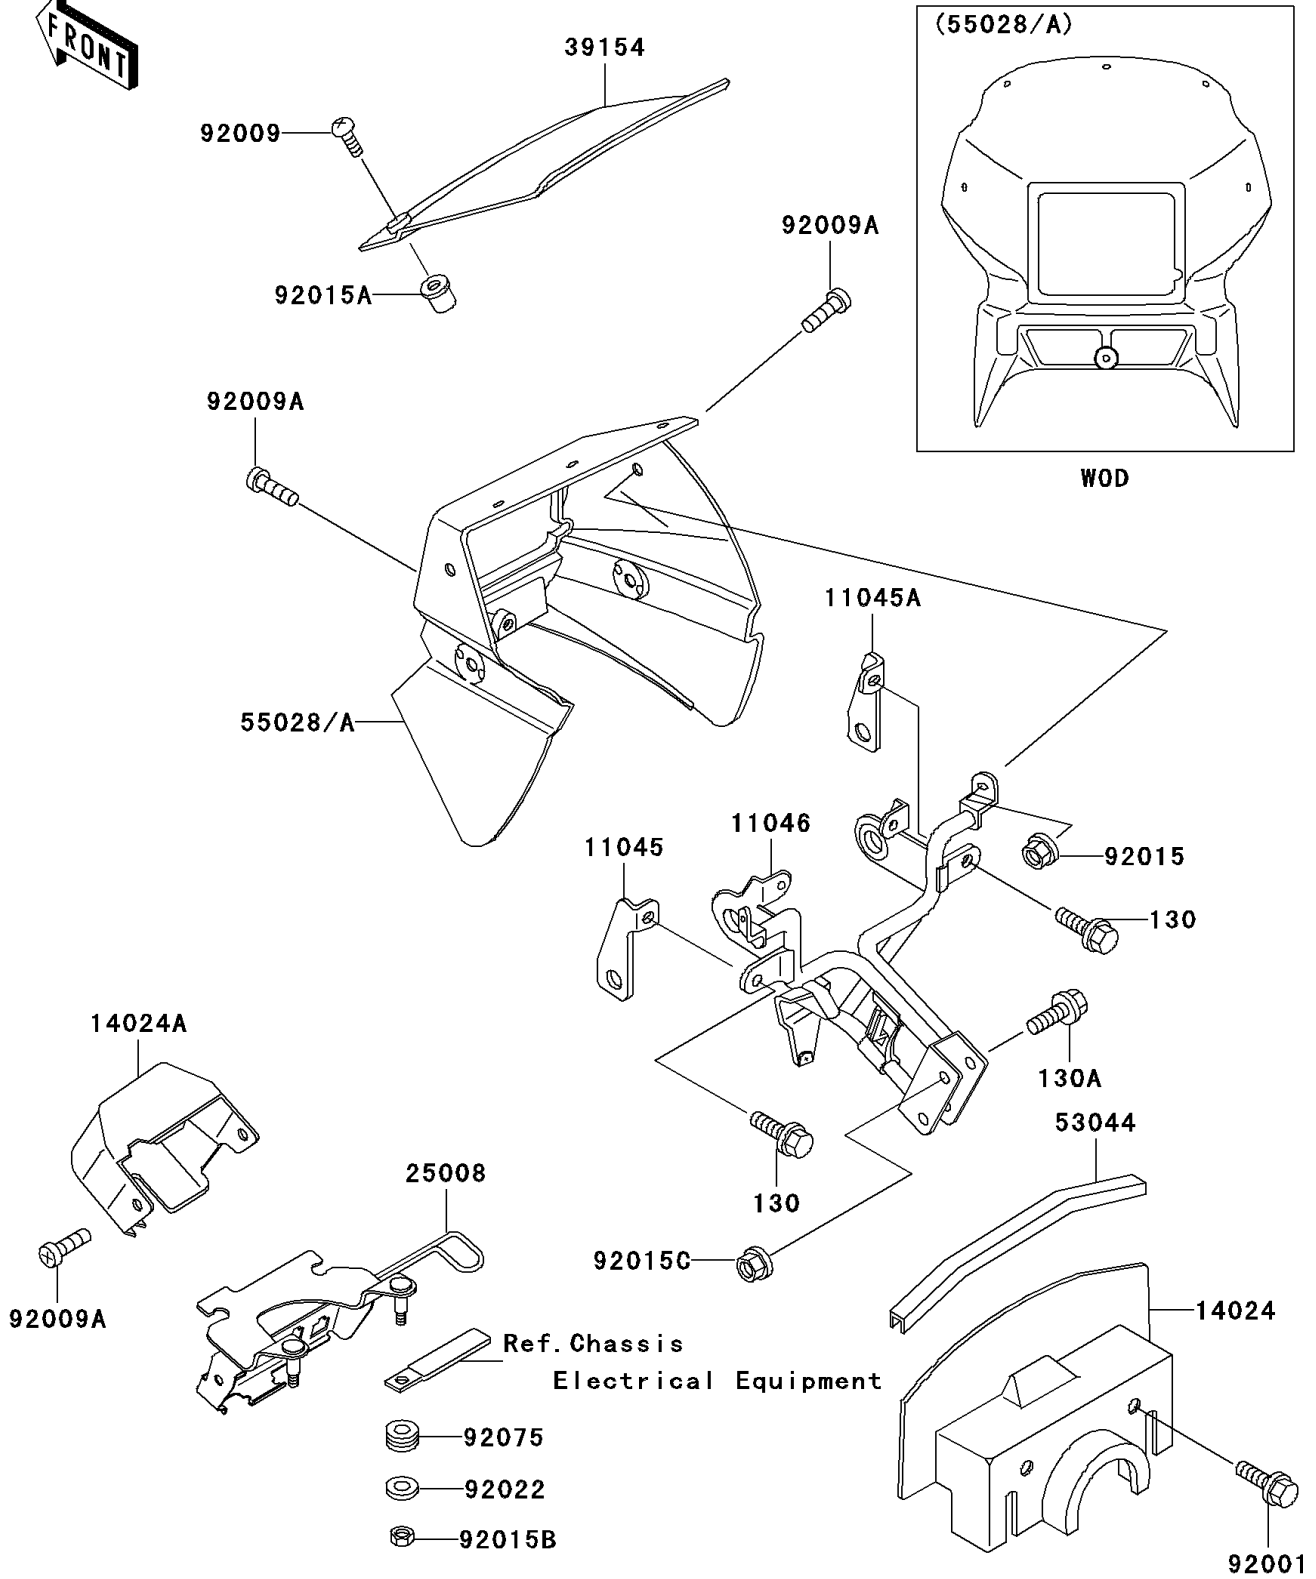

1998 KLR650 PARTS DIAGRAM

Cowling

F2871

1998 KLR650 PARTS LIST

Cowling

ITEM NAME	PART NUMBER	QUANTITY
BOLT-FLANGED,6X12 (Ref # 130)	130C0612	2
BOLT-FLANGED,8X25 (Ref # 130A)	130G0825	2
BRACKET,SIGNAL LAMP,LH (Ref # 11045)	11045-1798	1
BRACKET,SIGNAL LAMP,RH (Ref # 11045A)	11045-1799	1
BRACKET,COWLING (Ref # 11046)	11046-1036	1
COVER,COWLING,INNER (Ref # 14024)	14024-1366	1
COVER,HARNESS COUPLER (Ref # 14024A)	14024-1471	1
BRACKET-METER (Ref # 25008)	25008-1137	1
WINDSHIELD (Ref # 39154)	39154-1065	1
TRIM,COWLING COVER (Ref # 53044)	53044-1106	1
COWLING,UPP,F.B.GREEN (Ref # 55028)	55028-1164-59	1
BOLT,6X14,BLACK (Ref # 92001)	92001-1847	2
SCREW,5X14 (Ref # 92009)	92009-1653	3
SCREW,6X14 (Ref # 92009A)	92009-1662	5
NUT,FLANGED,6MM (Ref # 92015)	92015-1193	2
NUT,5MM,COWLING (Ref # 92015A)	92015-1343	3
NUT,6MM (Ref # 92015B)	92015-1391	2
NUT,FLANGED,8MM (Ref # 92015C)	92015-1406	2
WASHER,6.5X20X1.6 (Ref # 92022)	92022-1557	2
DAMPER (Ref # 92075)	92075-024	2