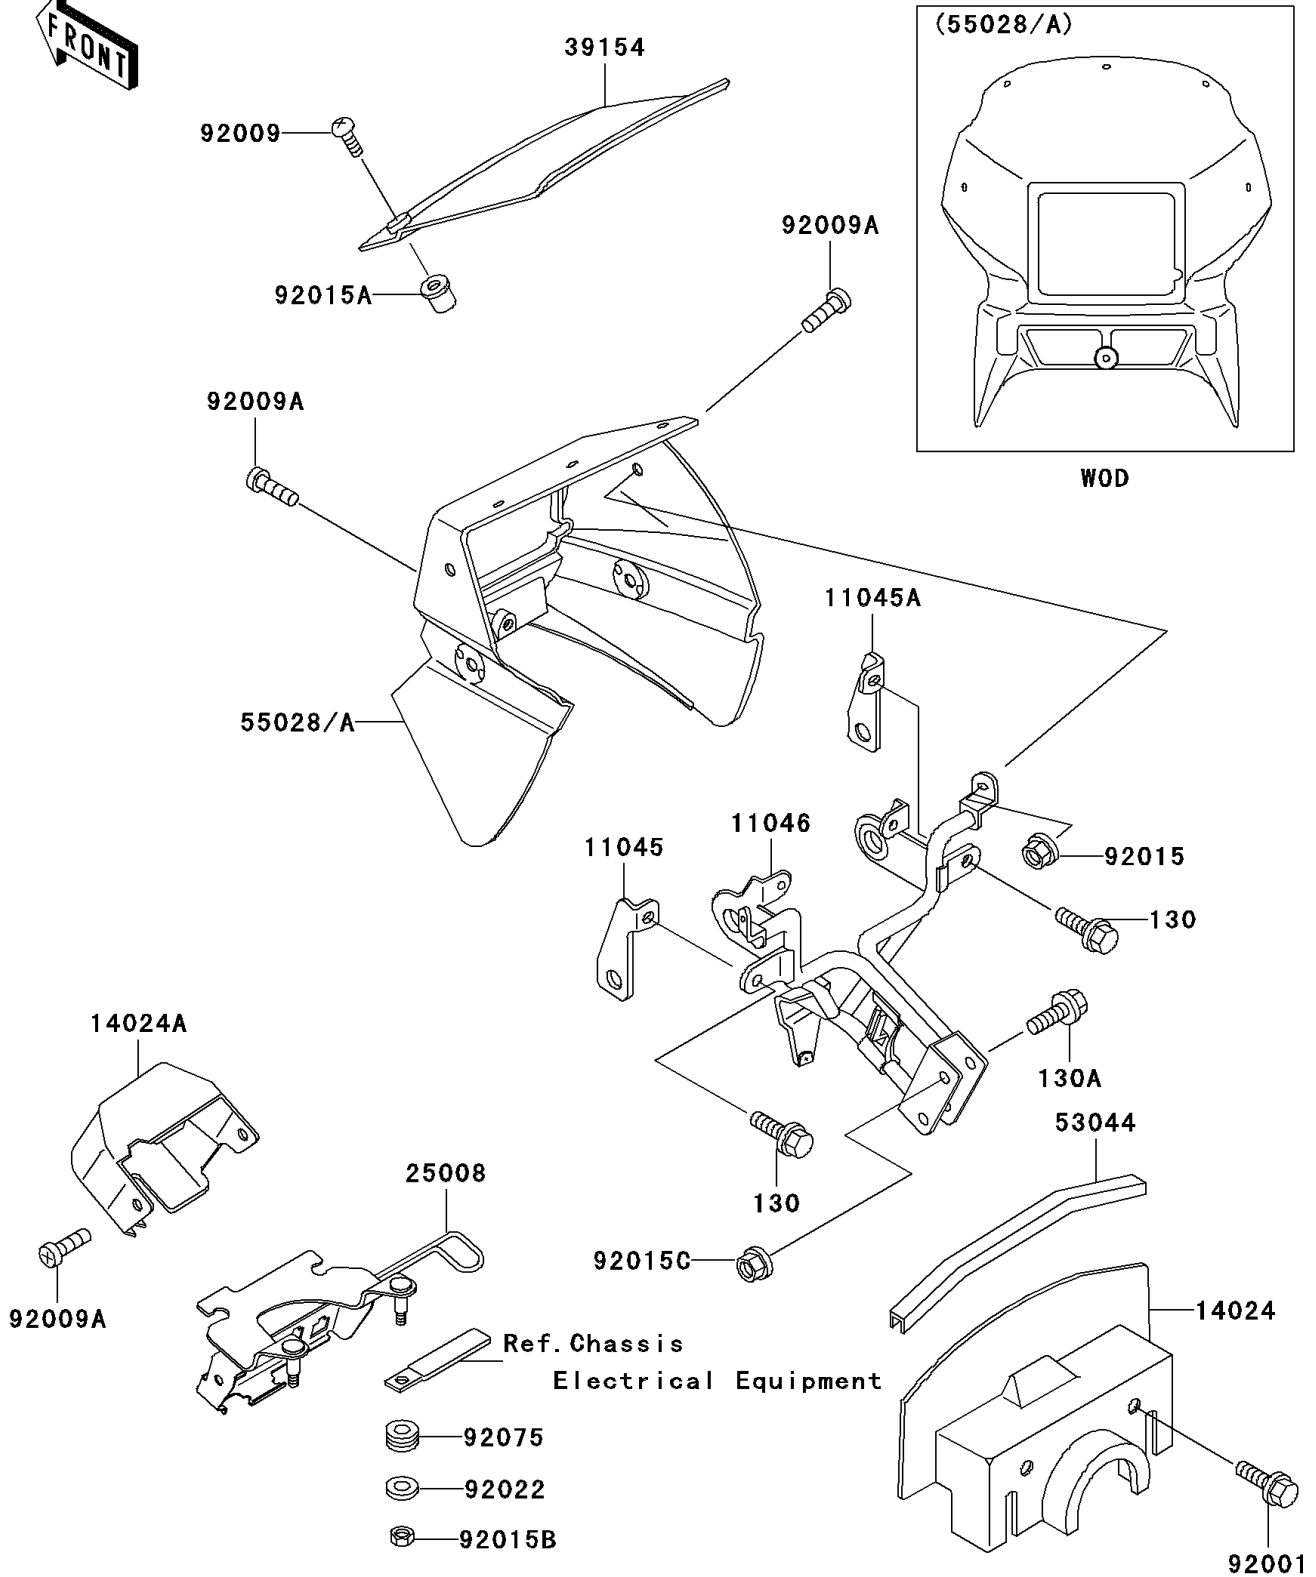

1999 KLR650 PARTS DIAGRAM

Cowling

F2871

1999 KLR650 PARTS LIST

Cowling

ITEM NAME	PART NUMBER	QUANTITY
-----------	-------------	----------