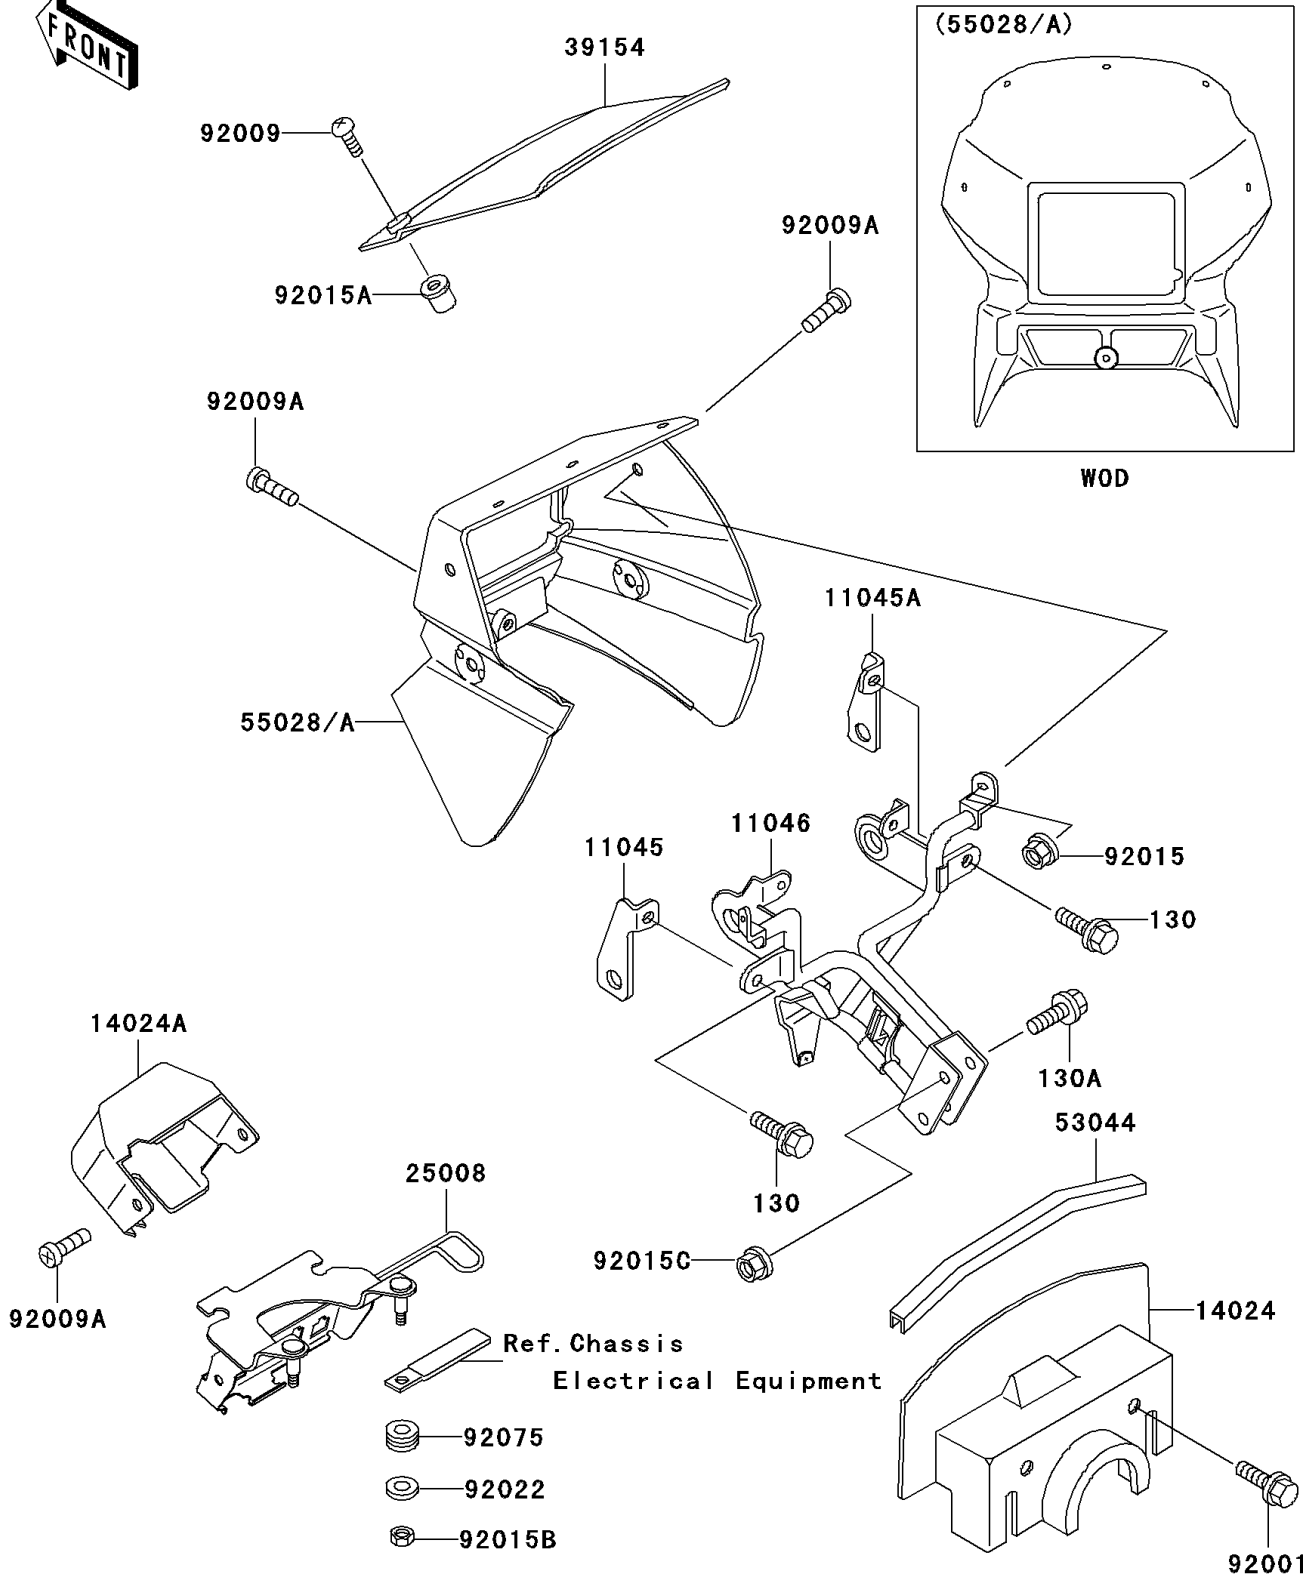

2000 KLR650 PARTS DIAGRAM

Cowling

F2871

2000 KLR650 PARTS LIST

Cowling

ITEM NAME	PART NUMBER	QUANTITY
BOLT-FLANGED,6X12 (Ref # 130)	130C0612	2
BOLT-FLANGED,8X25 (Ref # 130A)	130G0825	2
BRACKET,SIGNAL LAMP,LH (Ref # 11045)	11045-1798	1
BRACKET,SIGNAL LAMP,RH (Ref # 11045A)	11045-1799	1
BRACKET,COWLING (Ref # 11046)	11046-1036	1
COVER,COWLING,INNER (Ref # 14024)	14024-1366	1
COVER,HARNESS COUPLER (Ref # 14024A)	14024-1471	1
BRACKET-METER (Ref # 25008)	25008-1137	1
WINDSHIELD (Ref # 39154)	39154-1065	1
TRIM,COWLING COVER (Ref # 53044)	53044-1106	1
COWLING,UPP,O.GREEN (Ref # 55028A)	55028-1164-68	1
BOLT,6X14,BLACK (Ref # 92001)	92001-1847	2
SCREW,5X14 (Ref # 92009)	92009-1653	3
SCREW,6X14 (Ref # 92009A)	92009-1662	5
NUT,FLANGED,6MM (Ref # 92015)	92015-1193	2
NUT,5MM,COWLING (Ref # 92015A)	92015-1343	3
NUT,6MM (Ref # 92015B)	92015-1391	2
NUT,FLANGED,8MM (Ref # 92015C)	92015-1406	2
WASHER,6.5X20X1.6 (Ref # 92022)	92022-1557	2
DAMPER (Ref # 92075)	92075-024	2