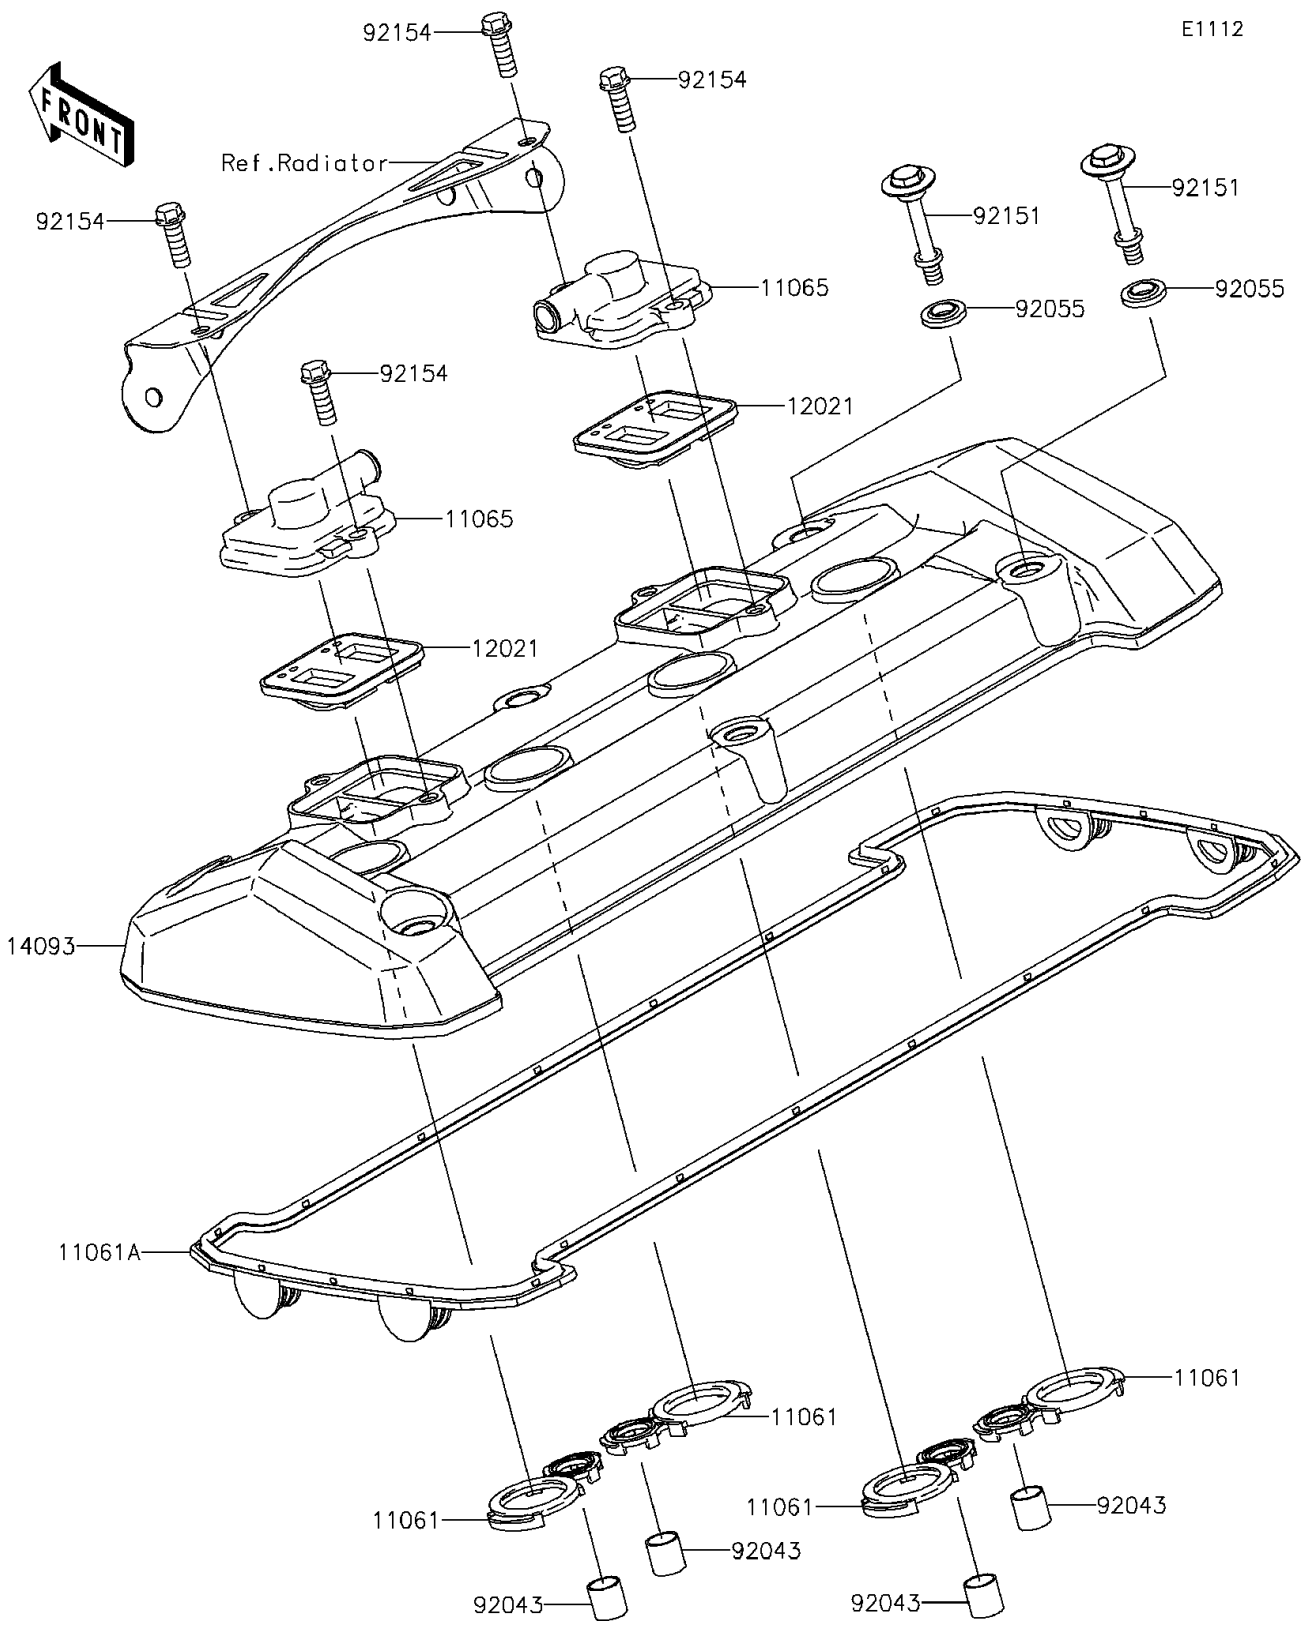

2016 Z800 ABS PARTS DIAGRAM

Cylinder Head Cover

E1112

2016 Z800 ABS PARTS LIST

Cylinder Head Cover

ITEM NAME	PART NUMBER	QUANTITY
-----------	-------------	----------