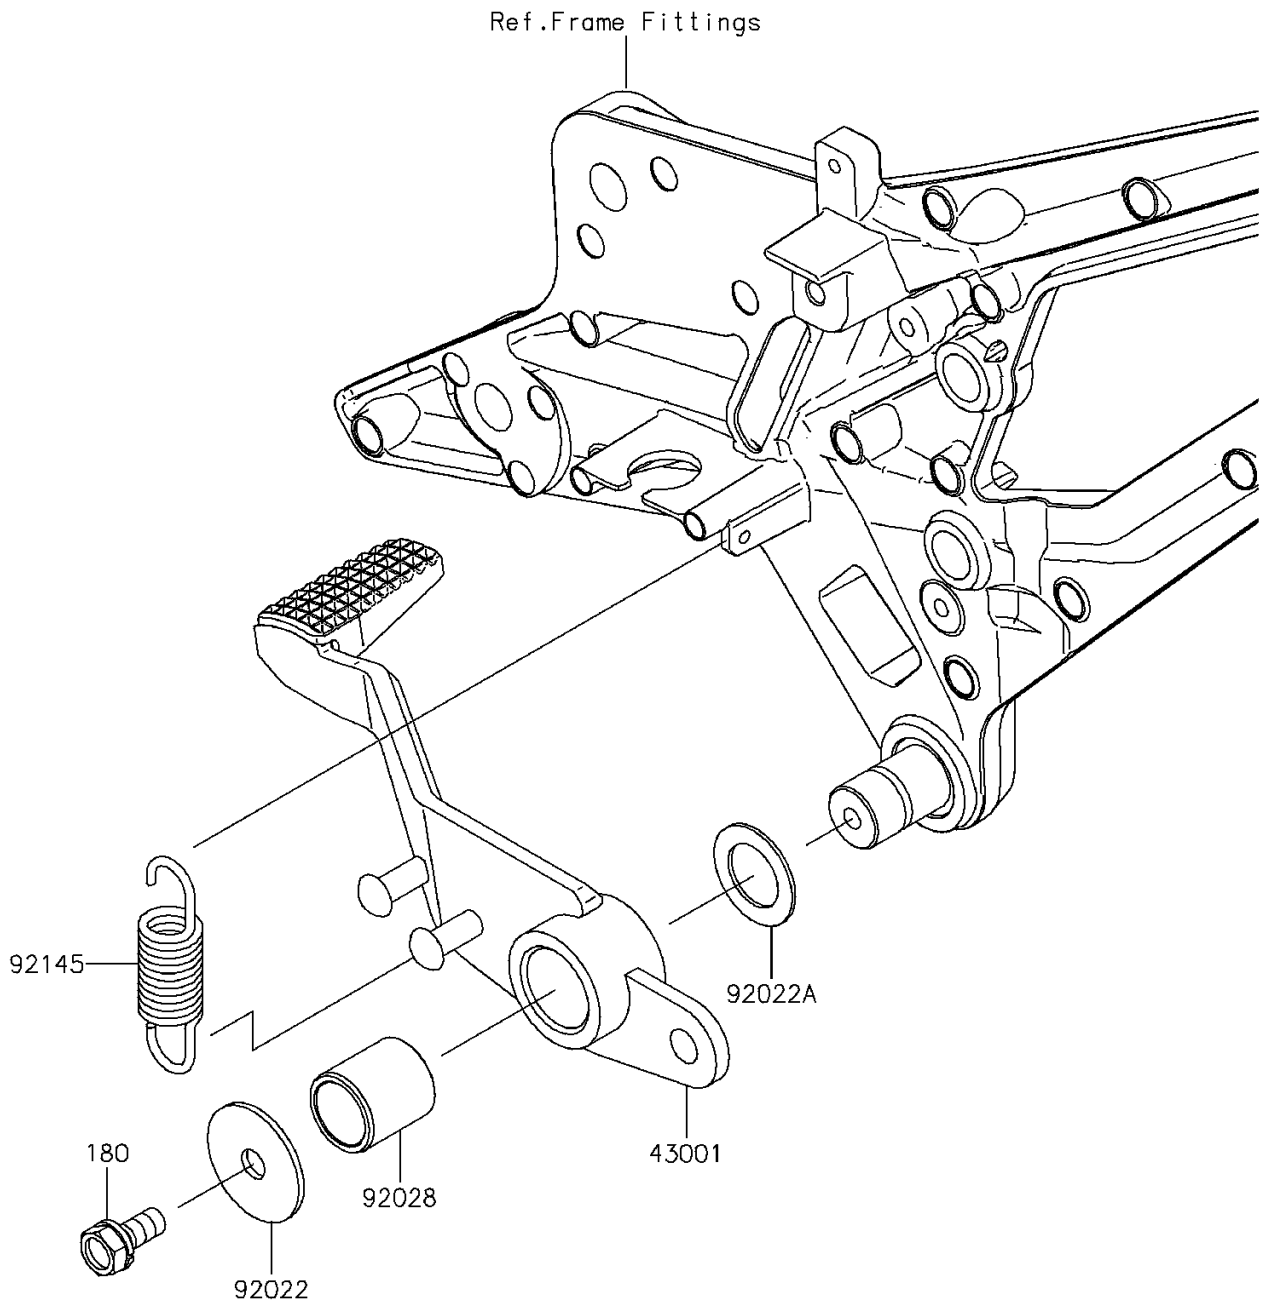

# 2016 Z800 ABS PARTS DIAGRAM

Brake Pedal/Torque Link

F2260

# 2016 Z800 ABS PARTS LIST

Brake Pedal/Torque Link

ITEM NAME	PART NUMBER	QUANTITY
-----------	-------------	----------