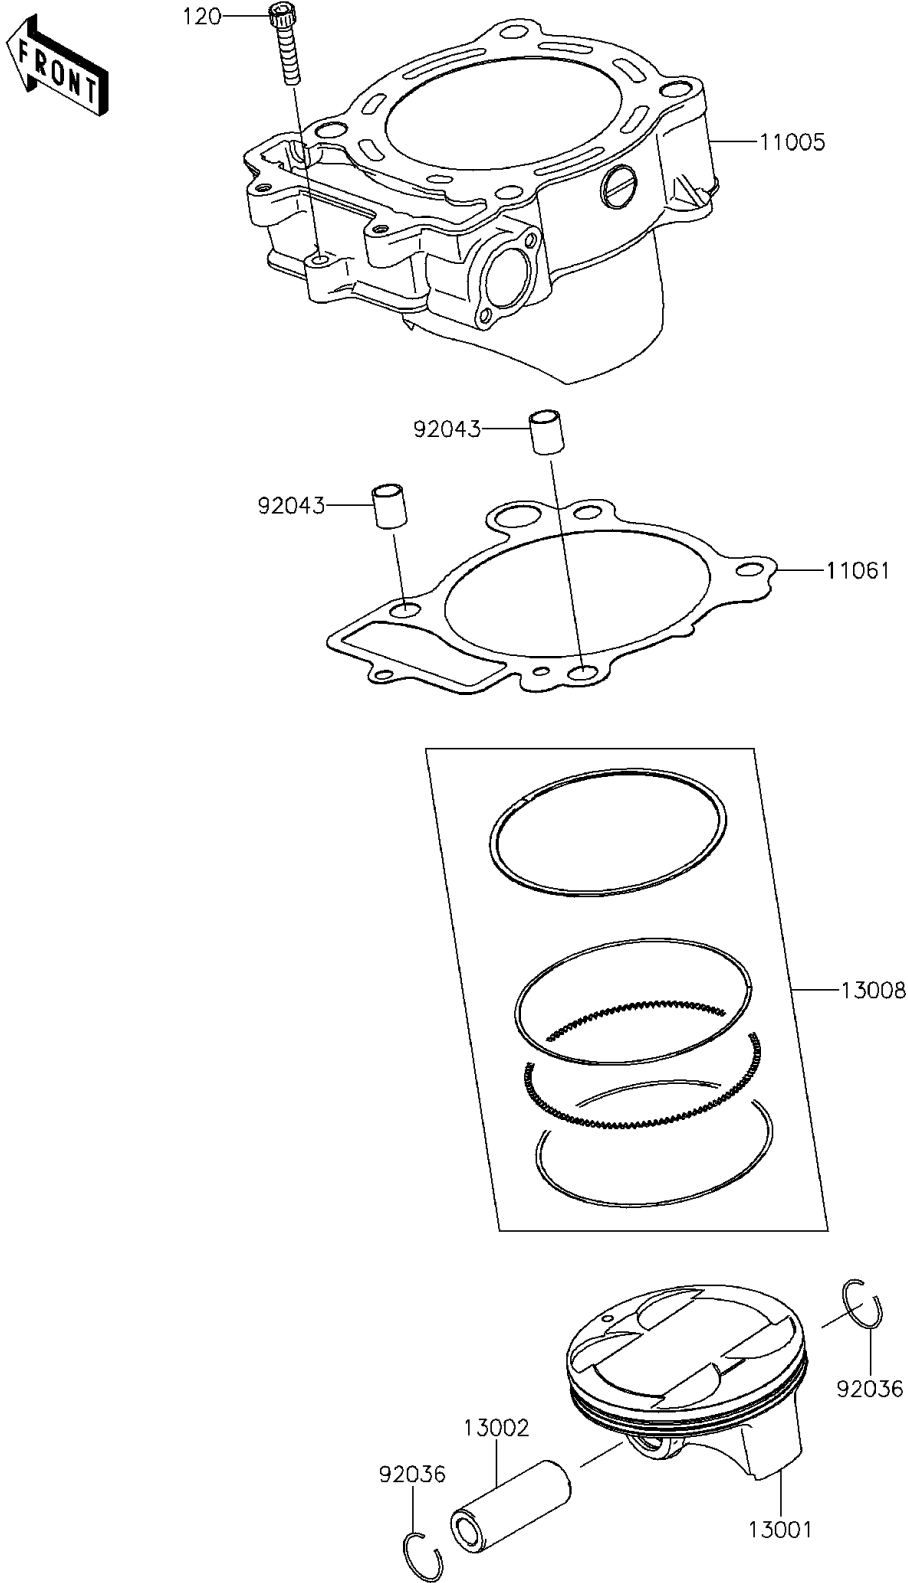

# 2014 KLX450R (Australian) PARTS DIAGRAM

Cylinder/Piston(s)

E1120

## 2014 KLX450R (Australian) PARTS LIST

Cylinder/Piston(s)

ITEM NAME	PART NUMBER	QUANTITY
BOLT-SOCKET,6X30 (Ref # 120)	120CC0630	1
CYLINDER-ENGINE (Ref # 11005)	11005-0088	1
GASKET,CYLINDER BASE (Ref # 11061)	11061-0160	1
PISTON-ENGINE (Ref # 13001)	13001-0073	1
PIN-PISTON (Ref # 13002)	13002-0016	1
RING-SET-PISTON (Ref # 13008)	13008-0018	1
RING-SNAP,PISTON PIN (Ref # 92036)	92036-008	2
PIN,10.1X12X14 (Ref # 92043)	92043-4009	2