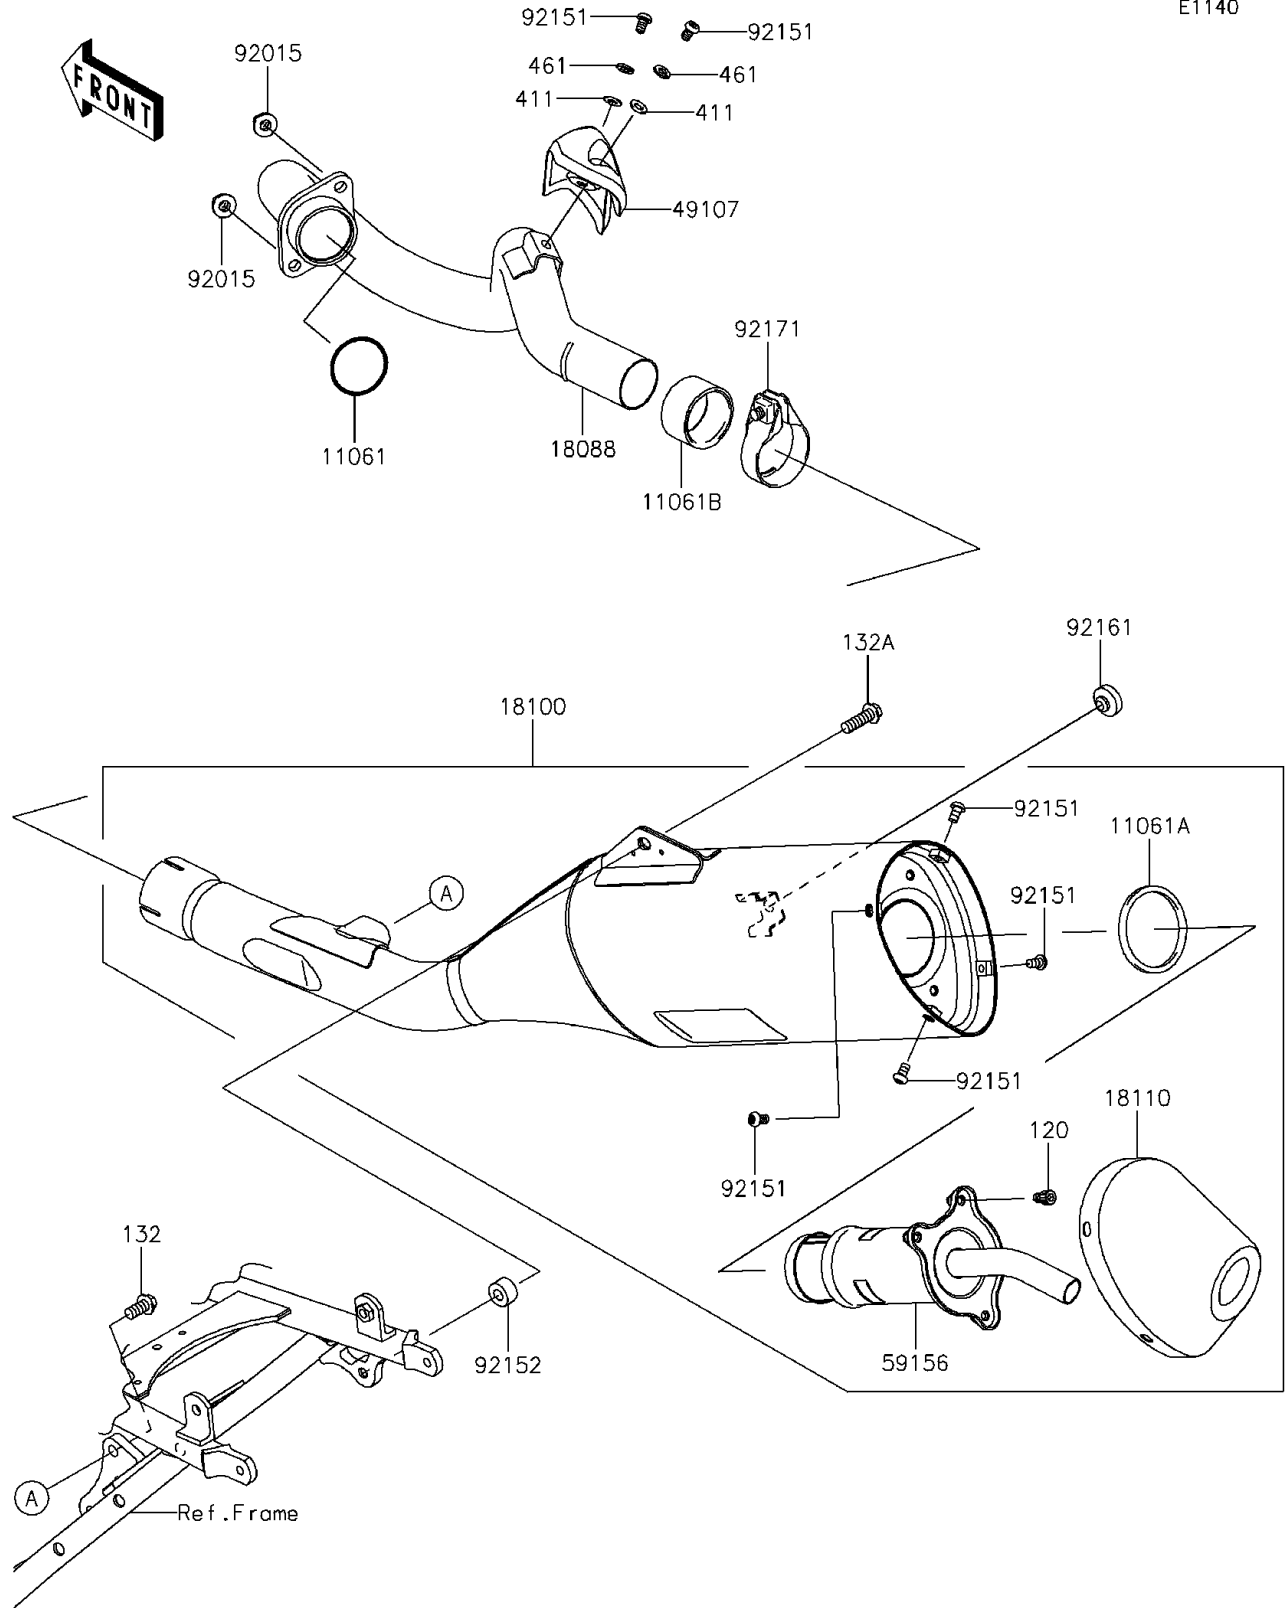

2013 KLX450R (Australian) PARTS DIAGRAM

Muffler(s)

E1140

2013 KLX450R (Australian) PARTS LIST

Muffler(s)

ITEM NAME	PART NUMBER	QUANTITY
BOLT-SOCKET,6X10 (Ref # 120)	120CA0610	3
BOLT-FLANGED-SMALL,8X18 (Ref # 132)	132BB0818	1
BOLT-FLANGED-SMALL,8X25 (Ref # 132A)	132BB0825	1
WASHER-PLAIN,6MM (Ref # 411)	411S0600	2
WASHER-SPRING,6MM (Ref # 461)	461S0600	2
GASKET,38.9X46.4X3.0 (Ref # 11061)	11061-0082	1
GASKET (Ref # 11061A)	11061-0100	1
GASKET,38.1X48.7X32 (Ref # 11061B)	11061-0285	1
PIPE-EXHAUST (Ref # 18088)	18088-0371	1
BODY-ASSY-MUFFLER (Ref # 18100)	18100-0073	1
BODY END-MUFFLER (Ref # 18110)	18110-0078	1
COVER-EXHAUST PIPE (Ref # 49107)	49107-0109	1
PIPE-TAIL (Ref # 59156)	59156-0028	1
NUT,8MM (Ref # 92015)	92015-1402	2
BOLT,SOCKET,6X10 (Ref # 92151)	92151-1449	6
COLLAR (Ref # 92152)	92152-3726	1
DAMPER,8X22X6 (Ref # 92161)	92161-0516	1
CLAMP (Ref # 92171)	92171-0653	1