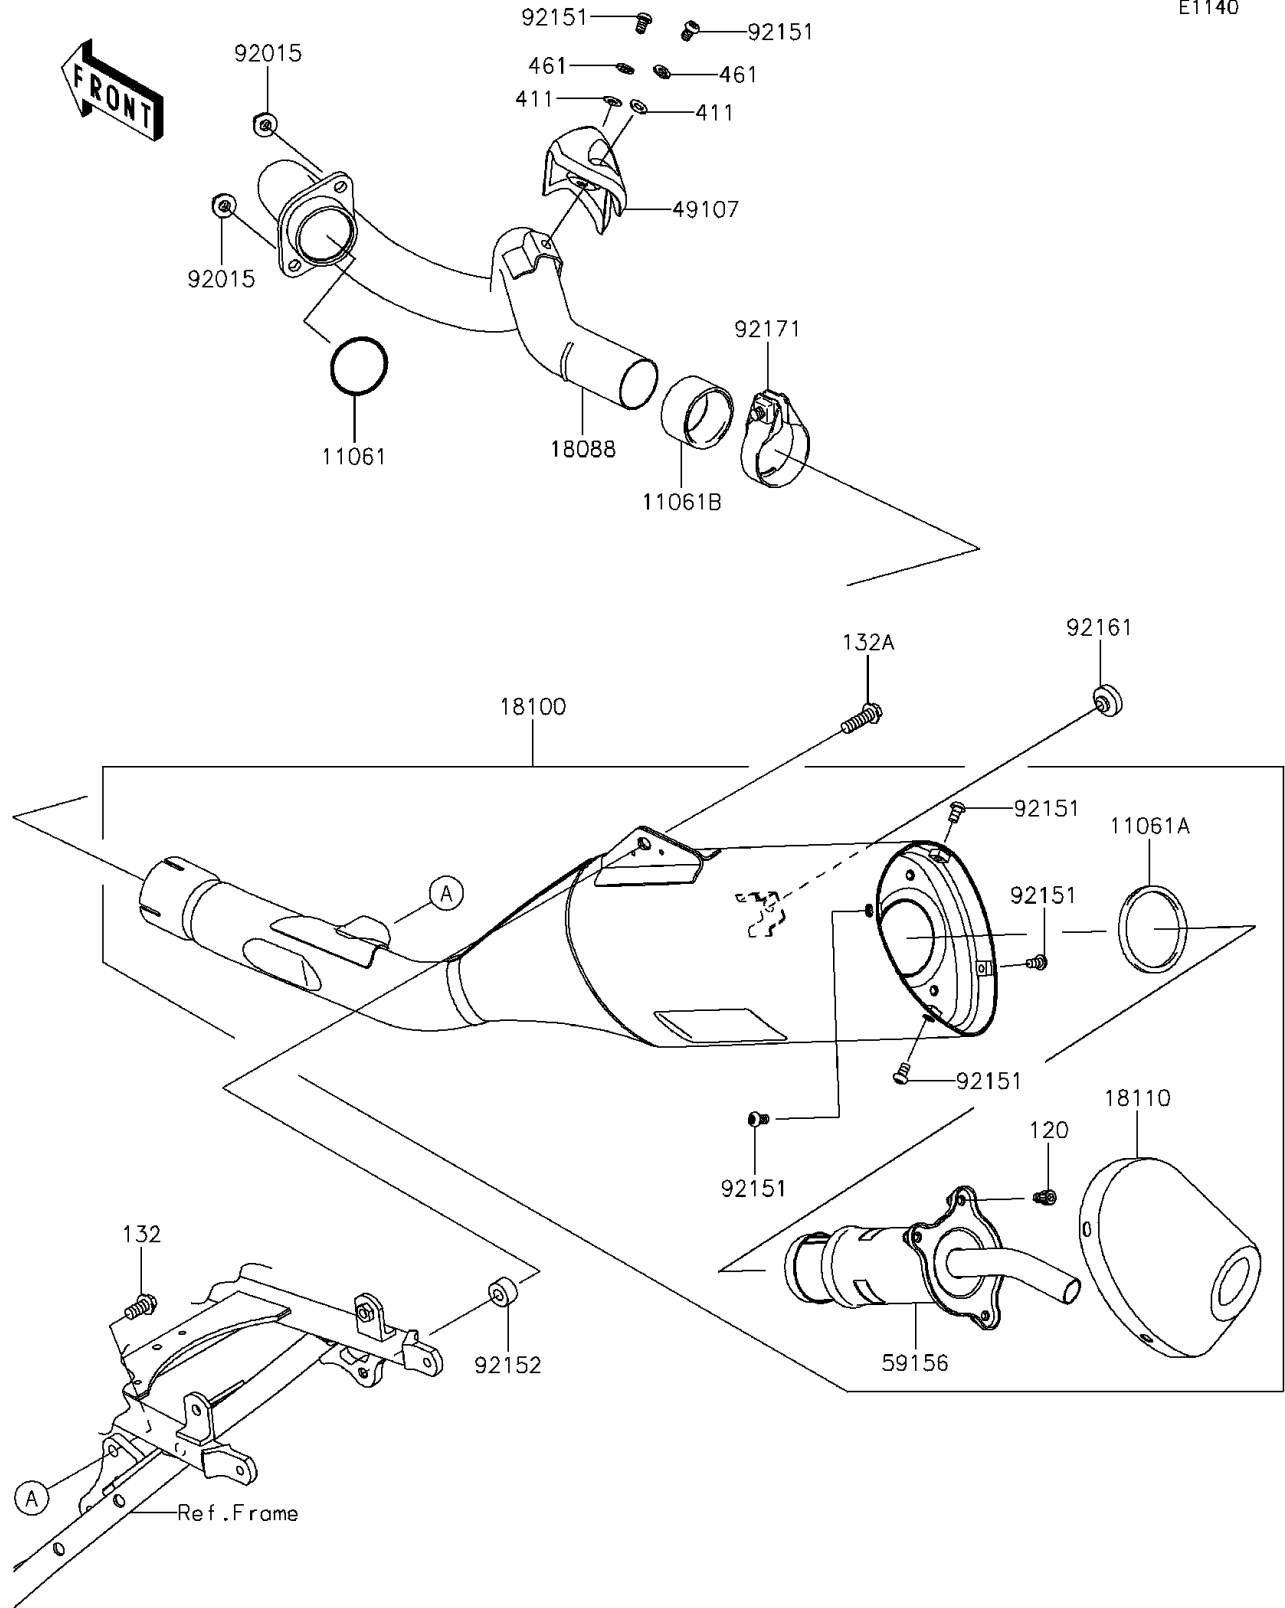

2014 KLX450R (Australian) PARTS DIAGRAM

Muffler(s)

E1140

2014 KLX450R (Australian) PARTS LIST

Muffler(s)

ITEM NAME	PART NUMBER	QUANTITY
BOLT-SOCKET,6X10 (Ref # 120)	120CA0610	3
BOLT-FLANGED-SMALL,8X18 (Ref # 132)	132BB0818	1
BOLT-FLANGED-SMALL,8X25 (Ref # 132A)	132BB0825	1
WASHER-PLAIN,6MM (Ref # 411)	411S0600	2
WASHER-SPRING,6MM (Ref # 461)	461S0600	2
GASKET,38.9X46.4X3.0 (Ref # 11061)	11061-0082	1
GASKET (Ref # 11061A)	11061-0100	1
GASKET,38.1X48.7X32 (Ref # 11061B)	11061-0285	1
PIPE-EXHAUST (Ref # 18088)	18088-0371	1
BODY-ASSY-MUFFLER (Ref # 18100)	18100-0073	1
BODY END-MUFFLER (Ref # 18110)	18110-0078	1
COVER-EXHAUST PIPE (Ref # 49107)	49107-0109	1
PIPE-TAIL (Ref # 59156)	59156-0028	1
NUT,8MM (Ref # 92015)	92015-1402	2
BOLT,SOCKET,6X10 (Ref # 92151)	92151-1449	6
COLLAR (Ref # 92152)	92152-3726	1
DAMPER,8X22X6 (Ref # 92161)	92161-0516	1
CLAMP (Ref # 92171)	92171-0653	1