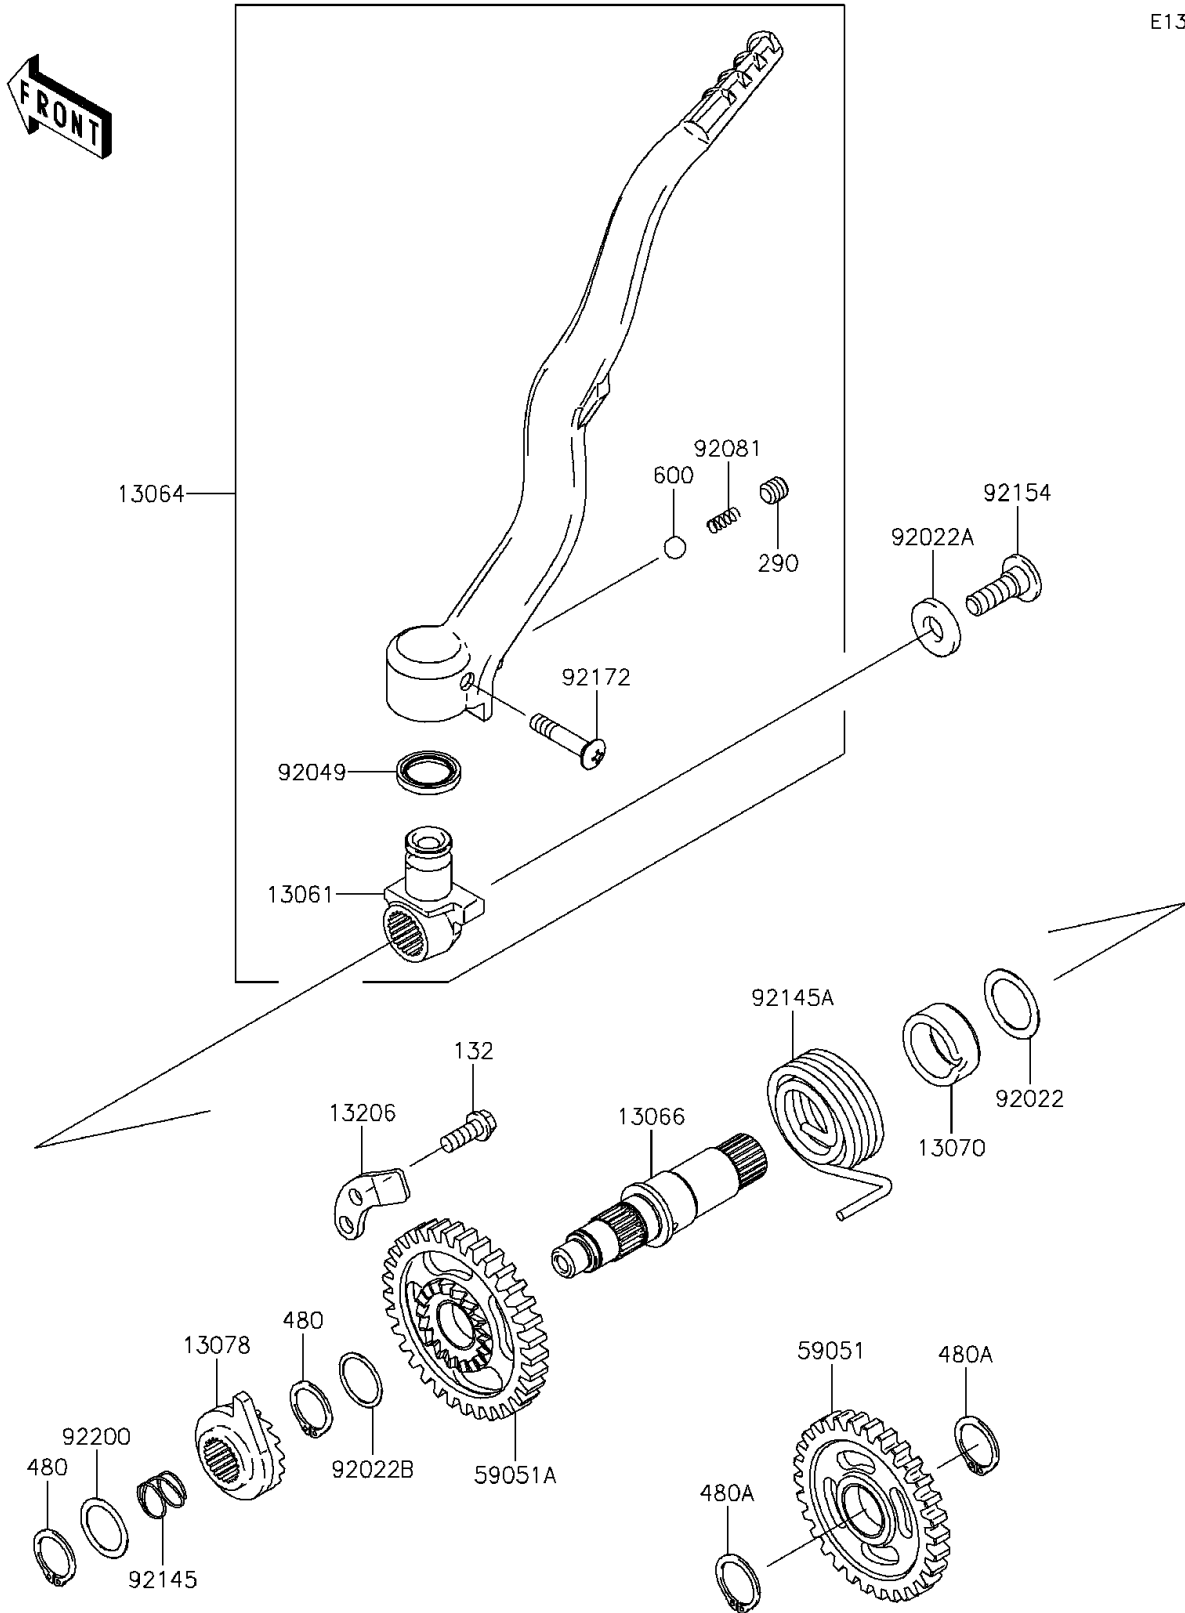

# 2015 KLX450R (Australian) PARTS DIAGRAM

Kickstarter Mechanism

E1340

## 2015 KLX450R (Australian) PARTS LIST

### Kickstarter Mechanism

ITEM NAME	PART NUMBER	QUANTITY
BOLT-FLANGED-SMALL,6X16 (Ref # 132)	132BA0616	1
SCREW-SET-SOCKET,8X8 (Ref # 290)	290CA0808	1
CIRCLIP-TYPE-C,18MM (Ref # 480)	480J1800	2
CIRCLIP-TYPE-C,19MM (Ref # 480A)	480J1900	2
BALL-STEEL,1/4 (Ref # 600)	600A0800	1
BOSS (Ref # 13061)	13061-0146	1
LEVER-ASSY-KICK (Ref # 13064)	13064-0051	1
SHAFT-KICK (Ref # 13066)	13066-0008	1
GUIDE,KICK SPRING (Ref # 13070)	13070-1378	1
RATCHET (Ref # 13078)	13078-0558	1
GUIDE-KICK (Ref # 13206)	13206-0005	1
GEAR-SPUR,30T (Ref # 59051)	59051-0030	1
GEAR-SPUR,33T (Ref # 59051A)	59051-0046	1
WASHER,20.3X28.0X0.5 (Ref # 92022)	92022-1885	1
WASHER,10X22X3.2 (Ref # 92022A)	92022-1944	1
WASHER,18.3X22X0.5 (Ref # 92022B)	92022-271	1
SEAL-OIL,KICK PEDAL (Ref # 92049)	92049-1387	1
SPRING,KICK PEDAL (Ref # 92081)	92081-020	1
SPRING (Ref # 92145)	92145-0162	1
SPRING,RETURN (Ref # 92145A)	92145-0297	1
BOLT,SOCKET,8X25 (Ref # 92154)	92154-0898	1
SCREW,6X30 (Ref # 92172)	92172-1088	1
WASHER,18.3X24X0.5 (Ref # 92200)	92200-0075	1