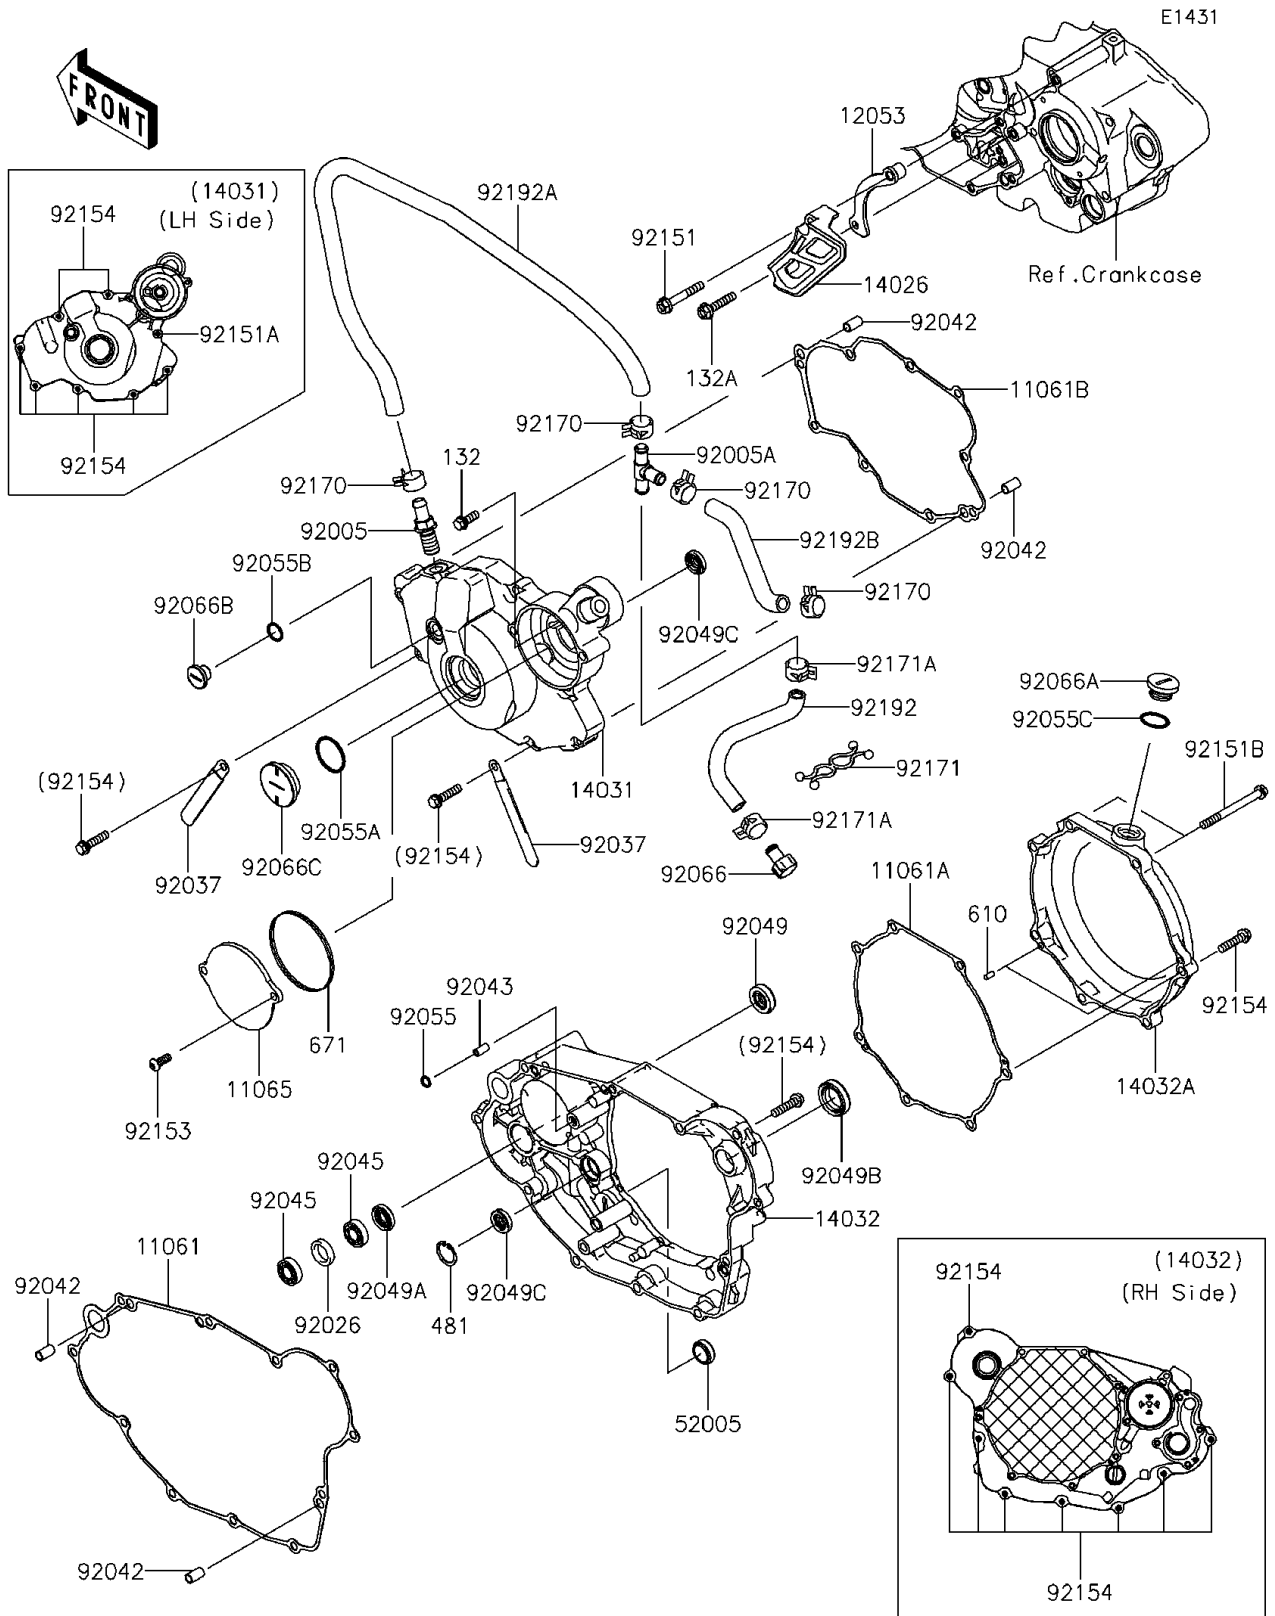

2014 KLX450R (Australian) PARTS DIAGRAM

Engine Cover(s)

2014 KLX450R (Australian) PARTS LIST

Engine Cover(s)

ITEM NAME	PART NUMBER	QUANTITY
GASKET,CLUTCH COVER,INNER (Ref # 11061)	11061-0224	1
GASKET,CLUTCH OUTER COVER (Ref # 11061A)	11061-0259	1
GASKET,GENERATOR COVER (Ref # 11061B)	11061-0271	1
CAP,LIMITER (Ref # 11065)	11065-0283	1
GUIDE-CHAIN (Ref # 12053)	12053-0098	1
COVER-CHAIN (Ref # 14026)	14026-0045	1
COVER-GENERATOR (Ref # 14031)	14031-0106	1
COVER-CLUTCH,INNER (Ref # 14032)	14032-0062	1
COVER-CLUTCH (Ref # 14032A)	14032-0131	1
GAUGE,OIL LEVEL (Ref # 52005)	52005-0019	1
FITTING,BREATHER (Ref # 92005)	92005-0014	1
FITTING,3WAY (Ref # 92005A)	92005-0083	1
SPACER,16X22X4.3 (Ref # 92026)	92026-0064	1
CLAMP (Ref # 92037)	92037-1993	2
PIN,DOWEL,6.3X8X14 (Ref # 92042)	92042-007	4
PIN,4.2X6X12 (Ref # 92043)	92043-1262	1
BEARING-BALL,6900C3 (Ref # 92045)	92045-0039	2
SEAL-OIL,12X24X7 (Ref # 92049)	92049-0040	1
SEAL-OIL,12X22X5 (Ref # 92049A)	92049-0041	1
SEAL-OIL,20X30X7 (Ref # 92049B)	92049-0134	1
SEAL-OIL,10X20X5 (Ref # 92049C)	92049-1542	2
RING-O (Ref # 92055)	92055-0113	1
RING-O,27.7X2.4 (Ref # 92055A)	92055-091	1
RING-O,13.0X1.9 (Ref # 92055B)	92055-1011	1
RING-O,20X2 (Ref # 92055C)	92055-1146	1
PLUG (Ref # 92066)	92066-0104	1
PLUG (Ref # 92066A)	92066-0138	1
PLUG,12X9.1 (Ref # 92066B)	92066-0153	1
PLUG (Ref # 92066C)	92066-1404	1