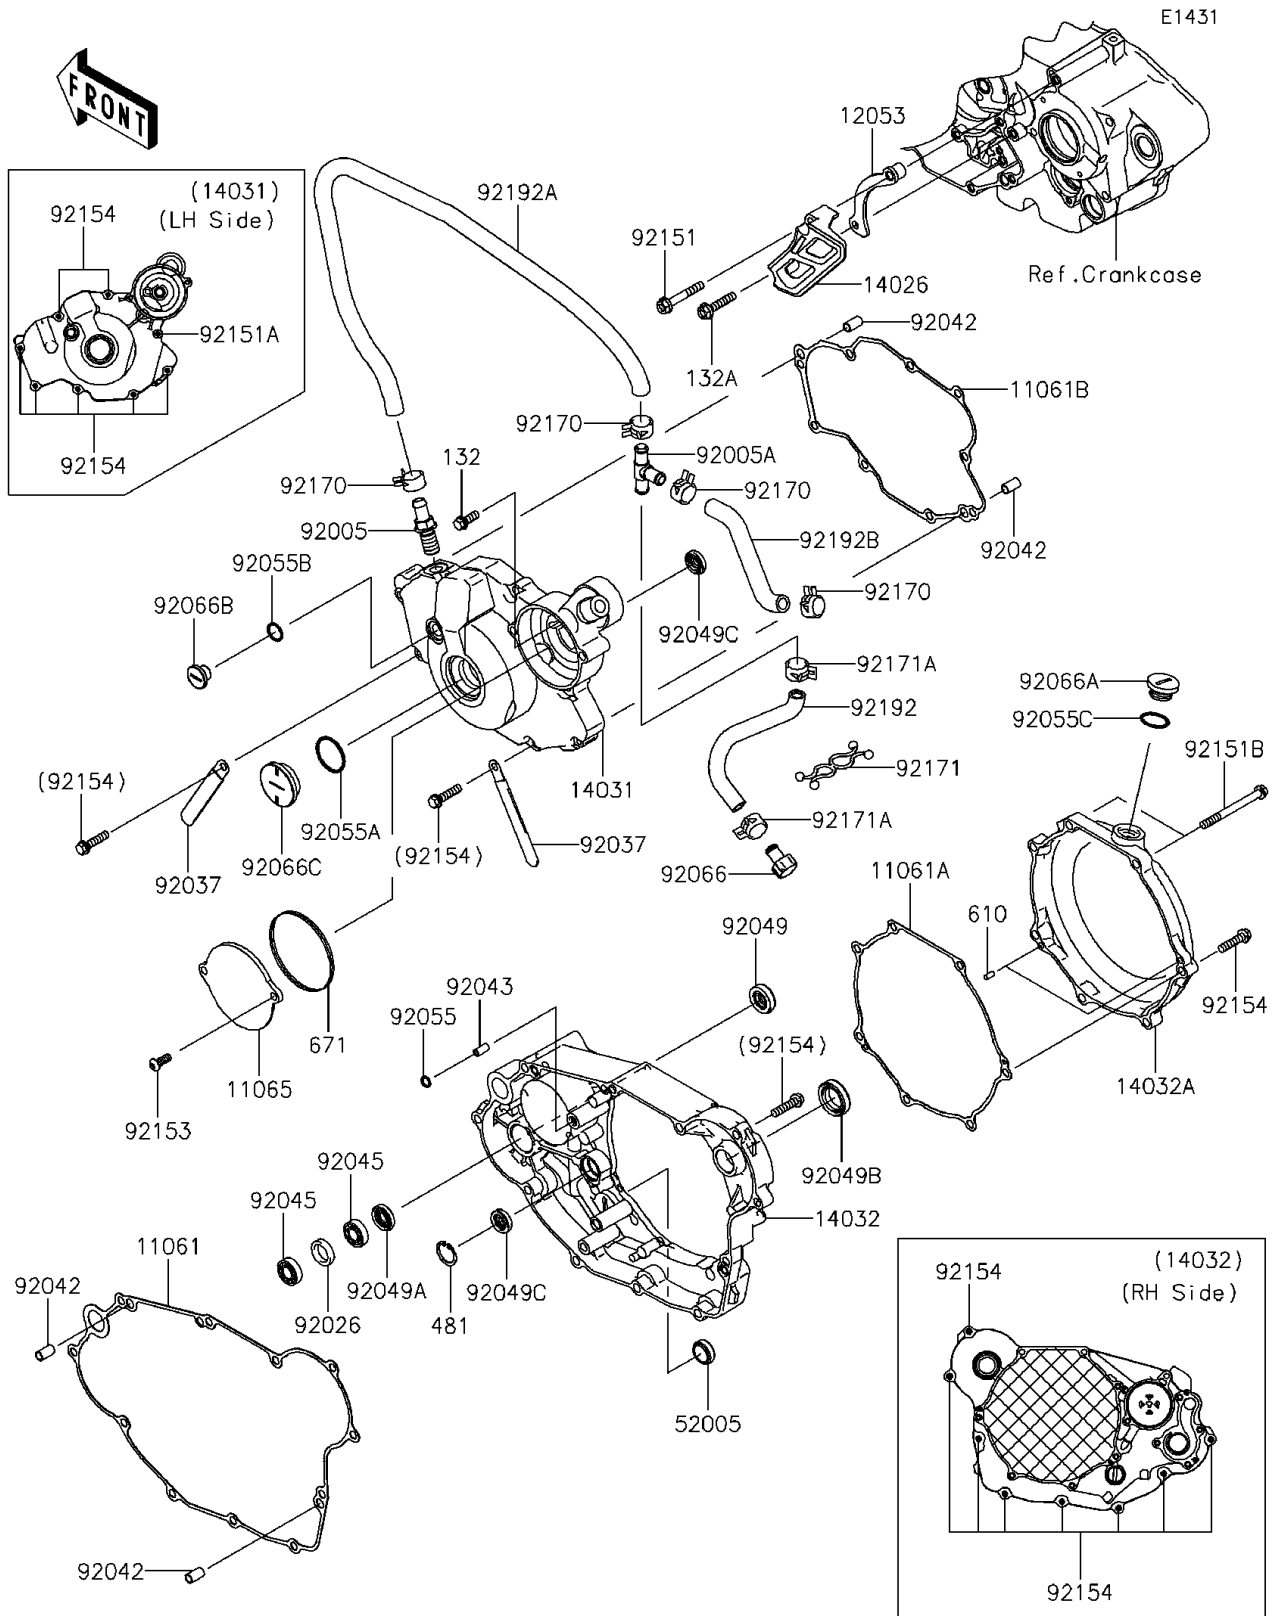

2015 KLX450R (Australian) PARTS DIAGRAM

Engine Cover(s)

2015 KLX450R (Australian) PARTS LIST

Engine Cover(s)

ITEM NAME	PART NUMBER	QUANTITY
GASKET,CLUTCH COVER,INNER (Ref # 11061)	11061-0224	1
GASKET,CLUTCH OUTER COVER (Ref # 11061A)	11061-0259	1
GASKET,GENERATOR COVER (Ref # 11061B)	11061-0271	1
CAP,LIMITER (Ref # 11065)	11065-0283	1
GUIDE-CHAIN (Ref # 12053)	12053-0098	1
COVER-CHAIN (Ref # 14026)	14026-0045	1
COVER-GENERATOR (Ref # 14031)	14031-0106	1
COVER-CLUTCH,INNER (Ref # 14032)	14032-0062	1
COVER-CLUTCH (Ref # 14032A)	14032-0131	1
GAUGE,OIL LEVEL (Ref # 52005)	52005-0019	1
FITTING,BREATHER (Ref # 92005)	92005-0014	1
FITTING,3WAY (Ref # 92005A)	92005-0083	1
SPACER,16X22X4.3 (Ref # 92026)	92026-0064	1
CLAMP (Ref # 92037)	92037-1993	2
PIN,DOWEL,6.3X8X14 (Ref # 92042)	92042-007	4
PIN,4.2X6X12 (Ref # 92043)	92043-1262	1
BEARING-BALL,6900C3 (Ref # 92045)	92045-0039	2
SEAL-OIL,12X24X7 (Ref # 92049)	92049-0040	1
SEAL-OIL,12X22X5 (Ref # 92049A)	92049-0041	1
SEAL-OIL,20X30X7 (Ref # 92049B)	92049-0134	1
SEAL-OIL,10X20X5 (Ref # 92049C)	92049-1542	2
RING-O (Ref # 92055)	92055-0113	1
RING-O,27.7X2.4 (Ref # 92055A)	92055-091	1
RING-O,13.0X1.9 (Ref # 92055B)	92055-1011	1
RING-O,20X2 (Ref # 92055C)	92055-1146	1
PLUG (Ref # 92066)	92066-0104	1
PLUG (Ref # 92066A)	92066-0138	1
PLUG,12X9.1 (Ref # 92066B)	92066-0153	1
PLUG (Ref # 92066C)	92066-1404	1