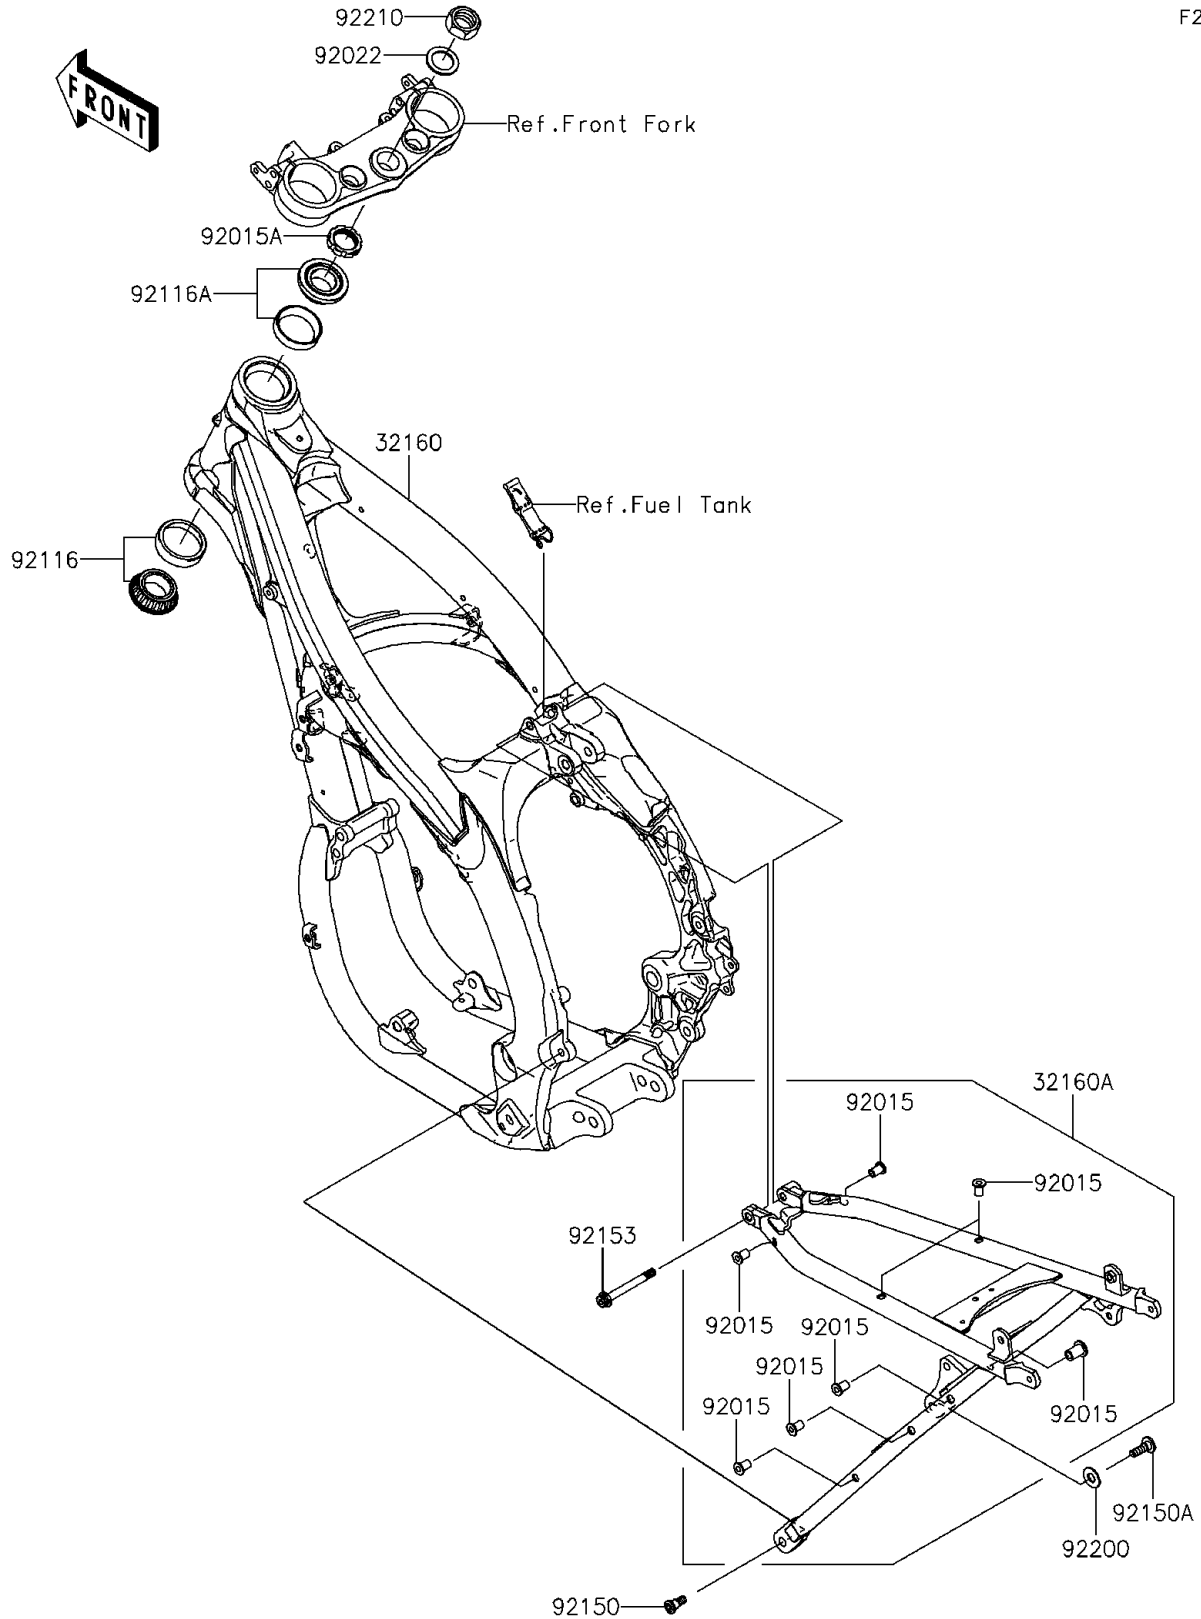

2013 KLX450R (Australian) PARTS DIAGRAM

Frame

F2120

2013 KLX450R (Australian) PARTS LIST

Frame

ITEM NAME	PART NUMBER	QUANTITY
FRAME-COMP,FR (Ref # 32160)	32160-0213	1
FRAME-COMP,RR (Ref # 32160A)	32160-0333	1
NUT,POP,6MM,L=15 (Ref # 92015)	92015-1791	8
NUT,STEERING STEM,28MM (Ref # 92015A)	92015-1861	1
WASHER,25X36X2.3 (Ref # 92022)	92022-250	1
BEARING-ROLLER,HI-CAP32006JRRS (Ref # 92116)	92116-1069	1
BEARING-ROLLER,HI-CAP320/28JRR (Ref # 92116A)	92116-1076	1
BOLT,SOCKET,8X20 (Ref # 92150)	92150-1760	1
BOLT,8X25 (Ref # 92150A)	92150-1845	1
BOLT,SOCKET,8X74 (Ref # 92153)	92153-1790	1
WASHER,10.5X24X1.5 (Ref # 92200)	92200-0154	1
NUT,24MM (Ref # 92210)	92210-0066	1