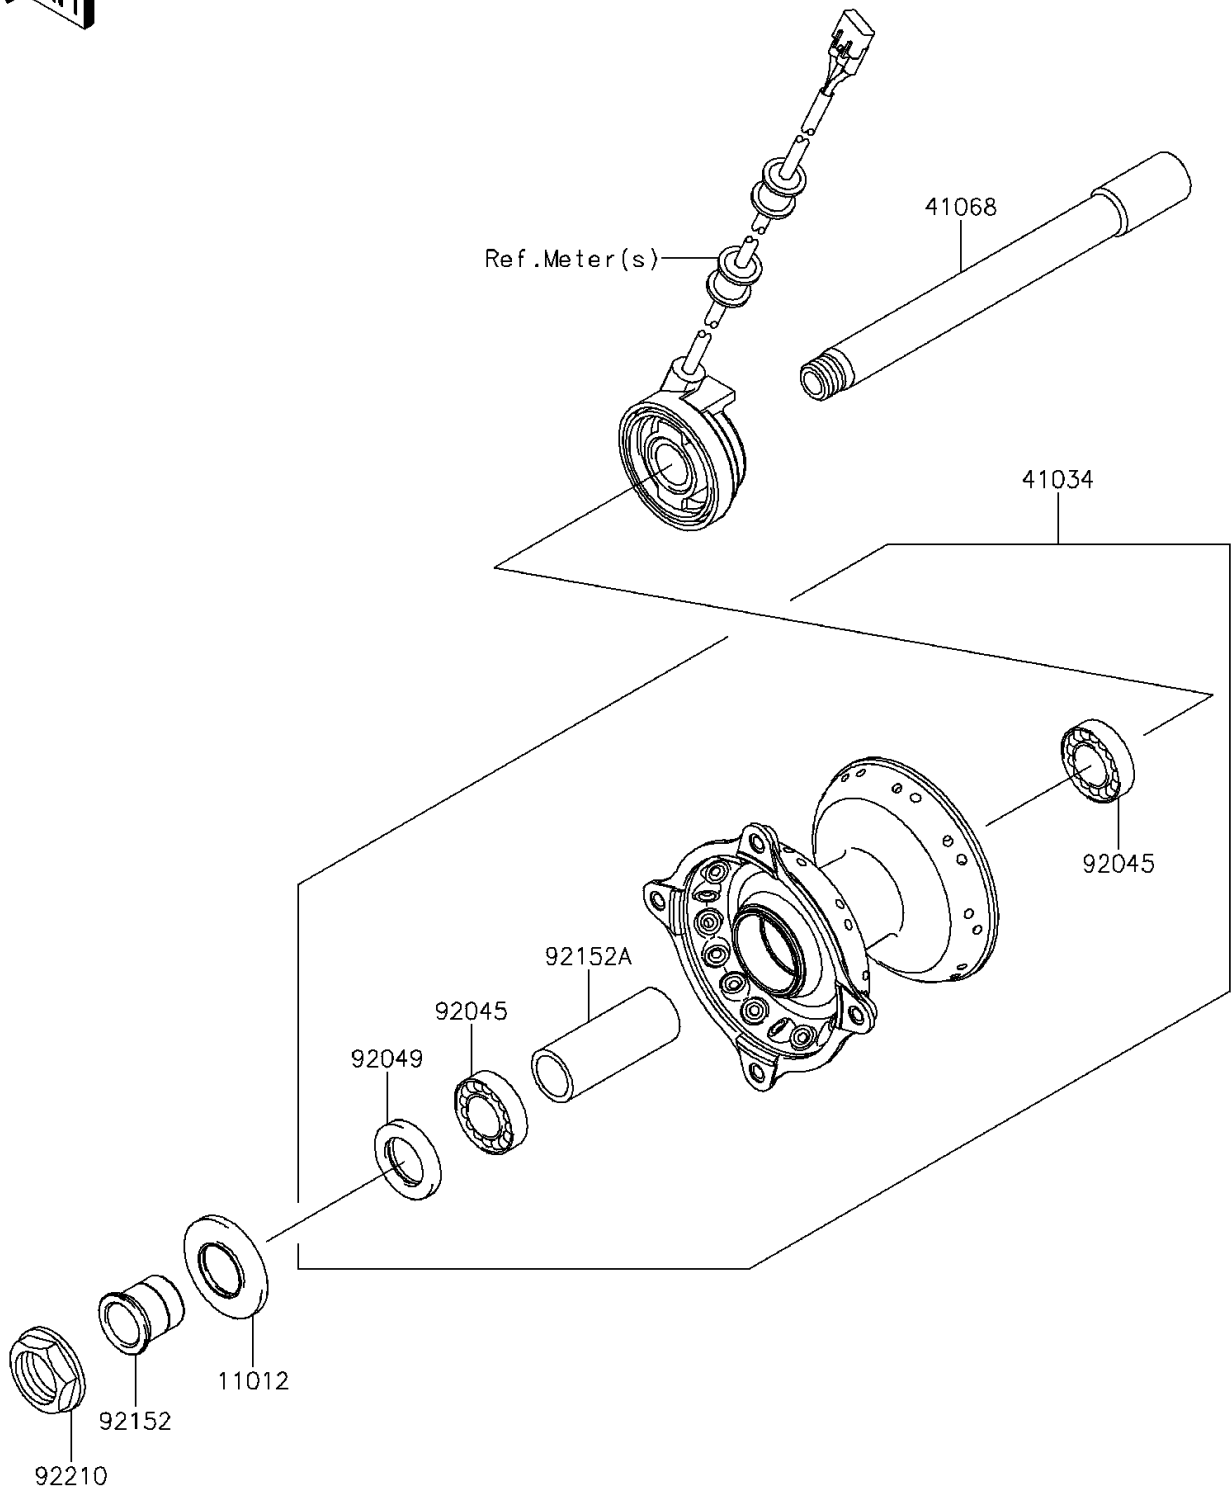

2015 KLX450R (Australian) PARTS DIAGRAM

Front Hub

F2230

2015 KLX450R (Australian) PARTS LIST

Front Hub

ITEM NAME	PART NUMBER	QUANTITY
CAP,AXLE (Ref # 11012)	11012-1581	1
DRUM-ASSY,FRONT BRAKE (Ref # 41034)	41034-0066	1
AXLE,FR (Ref # 41068)	41068-0004	1
BEARING-BALL,69042RS (Ref # 92045)	92045-1284	2
SEAL-OIL,BJNC-2 25X37X5 (Ref # 92049)	92049-1403	1
COLLAR,FR AXLE,L=27.5 (Ref # 92152)	92152-0324	1
COLLAR,FRONT BRAKE DRUM,L=68 (Ref # 92152A)	92152-0514	1
NUT,18MM (Ref # 92210)	92210-0065	1