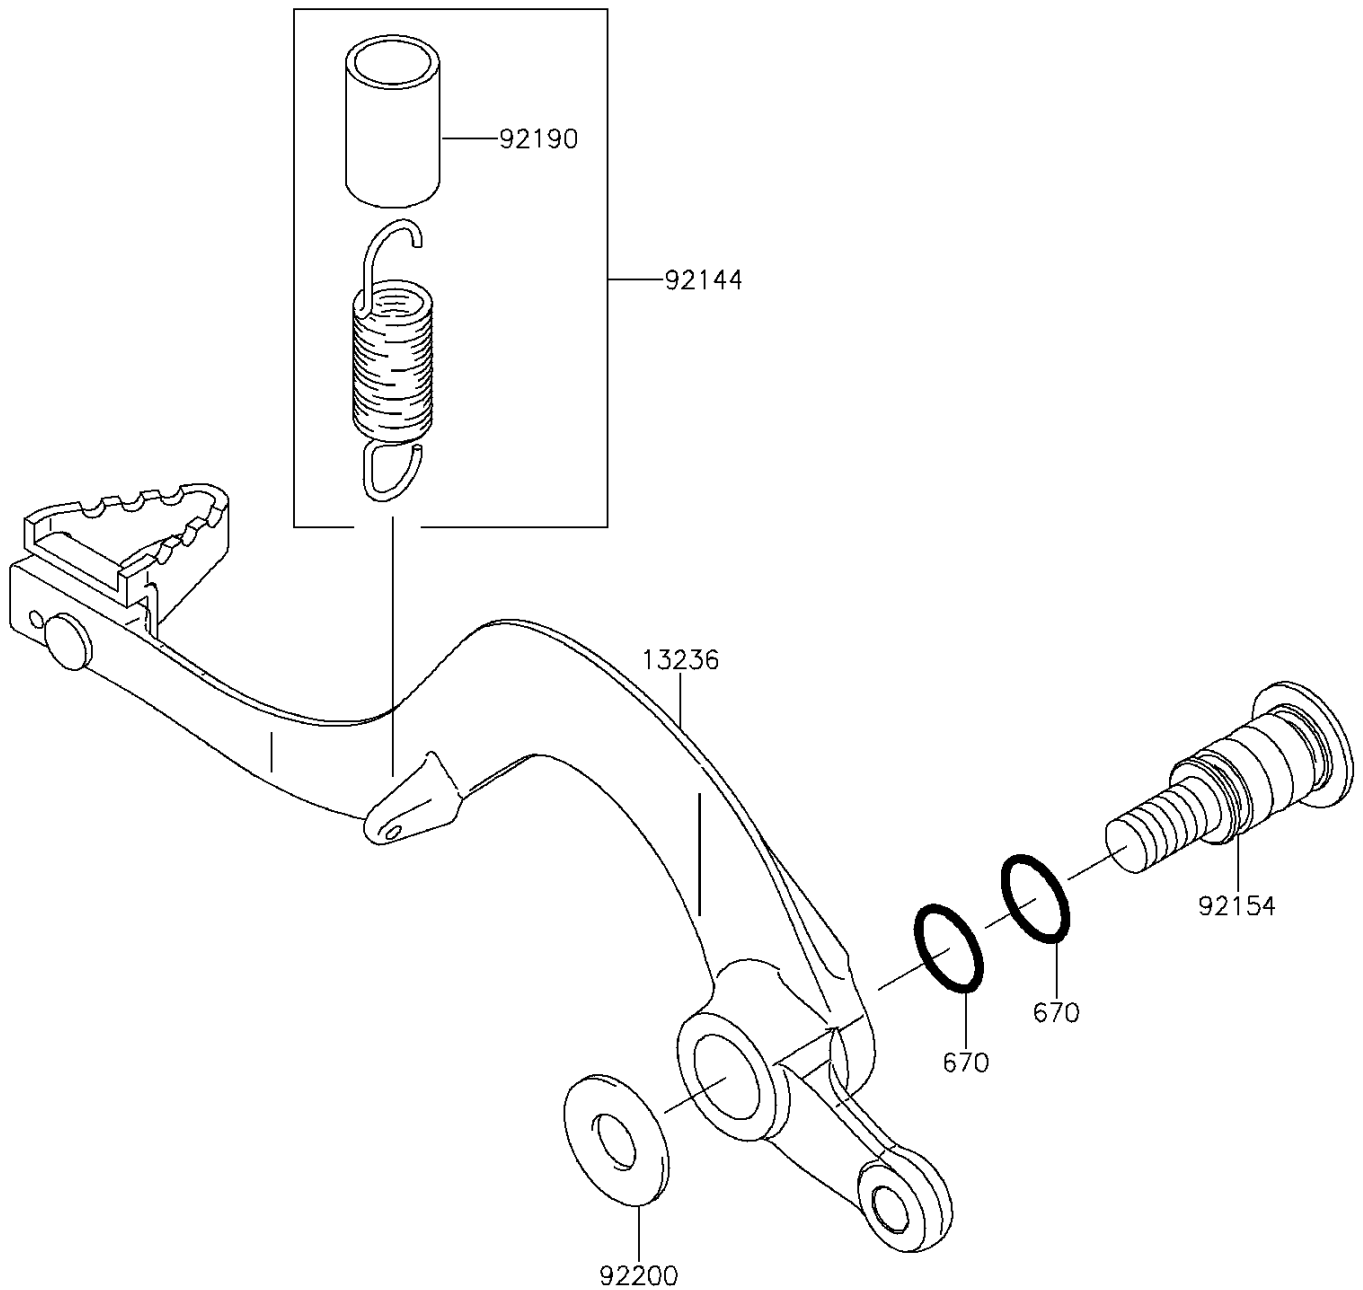

2014 KLX450R (Australian) PARTS DIAGRAM

Brake Pedal

F2260

2014 KLX450R (Australian) PARTS LIST

Brake Pedal

ITEM NAME	PART NUMBER	QUANTITY
O RING,12MM (Ref # 670)	670B2012	2
LEVER-COMP,BRAKE PEDAL (Ref # 13236)	13236-0086	1
SPRING,BRAKE PEDAL RETURN (Ref # 92144)	92144-1752	1
BOLT,BRAKE PEDAL,10MM (Ref # 92154)	92154-0516	1
TUBE,13X16X25 (Ref # 92190)	92190-1488	1
WASHER,10.5X24X1.5 (Ref # 92200)	92200-0154	1