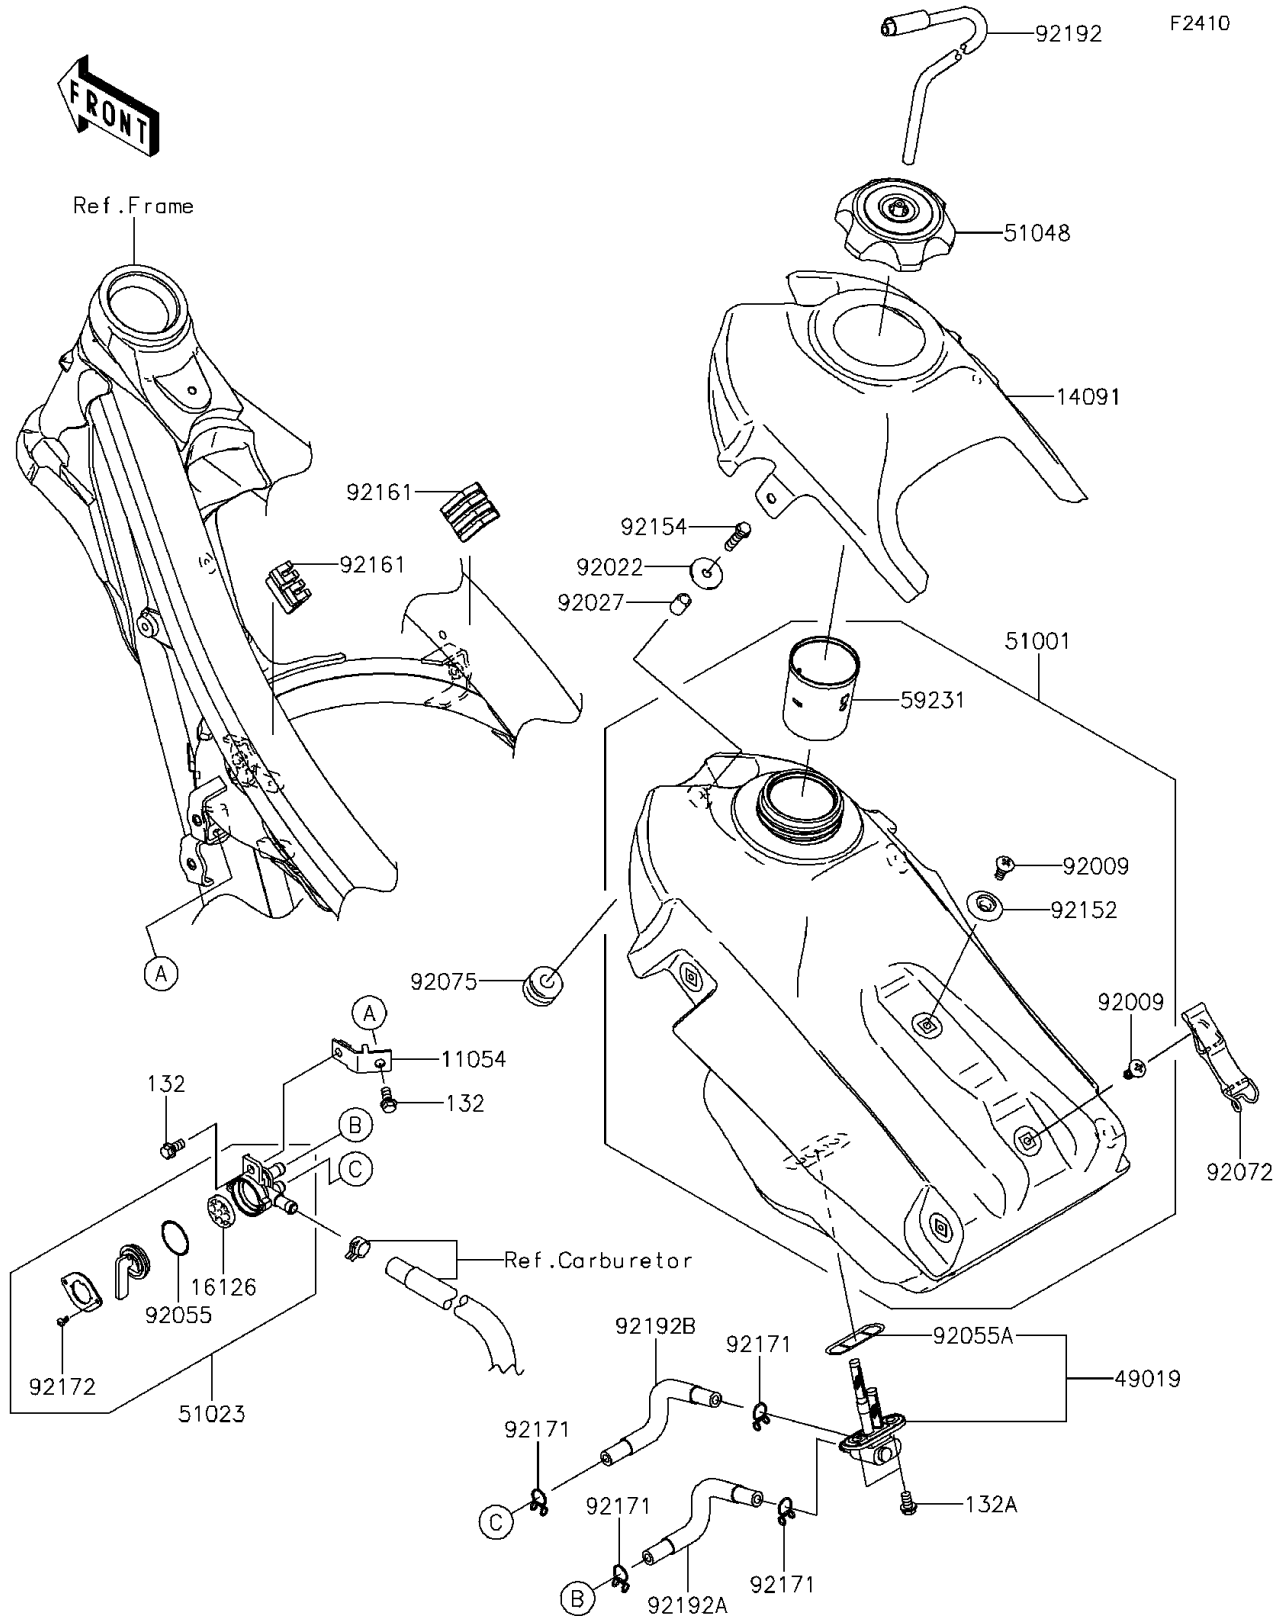

2013 KLX450R (Australian) PARTS DIAGRAM

Fuel Tank

2013 KLX450R (Australian) PARTS LIST

Fuel Tank

ITEM NAME	PART NUMBER	QUANTITY
BOLT-FLANGED-SMALL,6X12 (Ref # 132)	132BA0612	2
BOLT-FLANGED-SMALL,6X12 (Ref # 132A)	132BB0612	2
BRACKET,FUEL TAP (Ref # 11054)	11054-1092	1
COVER,FUEL TANK,F.BLACK (Ref # 14091)	14091-0843-6Z	1
VALVE (Ref # 16126)	16126-0027	1
FILTER-FUEL (Ref # 49019)	49019-0005	1
TANK-COMP-FUEL,F.BLACK (Ref # 51001)	51001-0153-6Z	1
TAP-ASSY,FUEL (Ref # 51023)	51023-0026	1
CAP-ASSY-TANK,FUEL (Ref # 51048)	51048-0009	1
FILLER (Ref # 59231)	59231-0019	1
SCREW,6MM (Ref # 92009)	92009-1971	2
WASHER,6.5X24X2 (Ref # 92022)	92022-1690	1
COLLAR,6.8X10X14 (Ref # 92027)	92027-1966	1
RING-O (Ref # 92055)	92055-0111	1
RING-O,FUEL TAP PACKING (Ref # 92055A)	92055-1348	1
BAND,FUEL TANK (Ref # 92072)	92072-0045	1
DAMPER (Ref # 92075)	92075-1787	1
COLLAR (Ref # 92152)	92152-1346	1
BOLT,FLANGED,6X25 (Ref # 92154)	92154-0520	1
DAMPER,FUEL TANK,SIDE (Ref # 92161)	92161-0254	2
CLAMP (Ref # 92171)	92171-0149	4
SCREW,3X6 (Ref # 92172)	92172-0259	2
TUBE (Ref # 92192)	92192-0161	1
TUBE,ON (Ref # 92192A)	92192-0409	1
TUBE,RESERVE (Ref # 92192B)	92192-0503	1