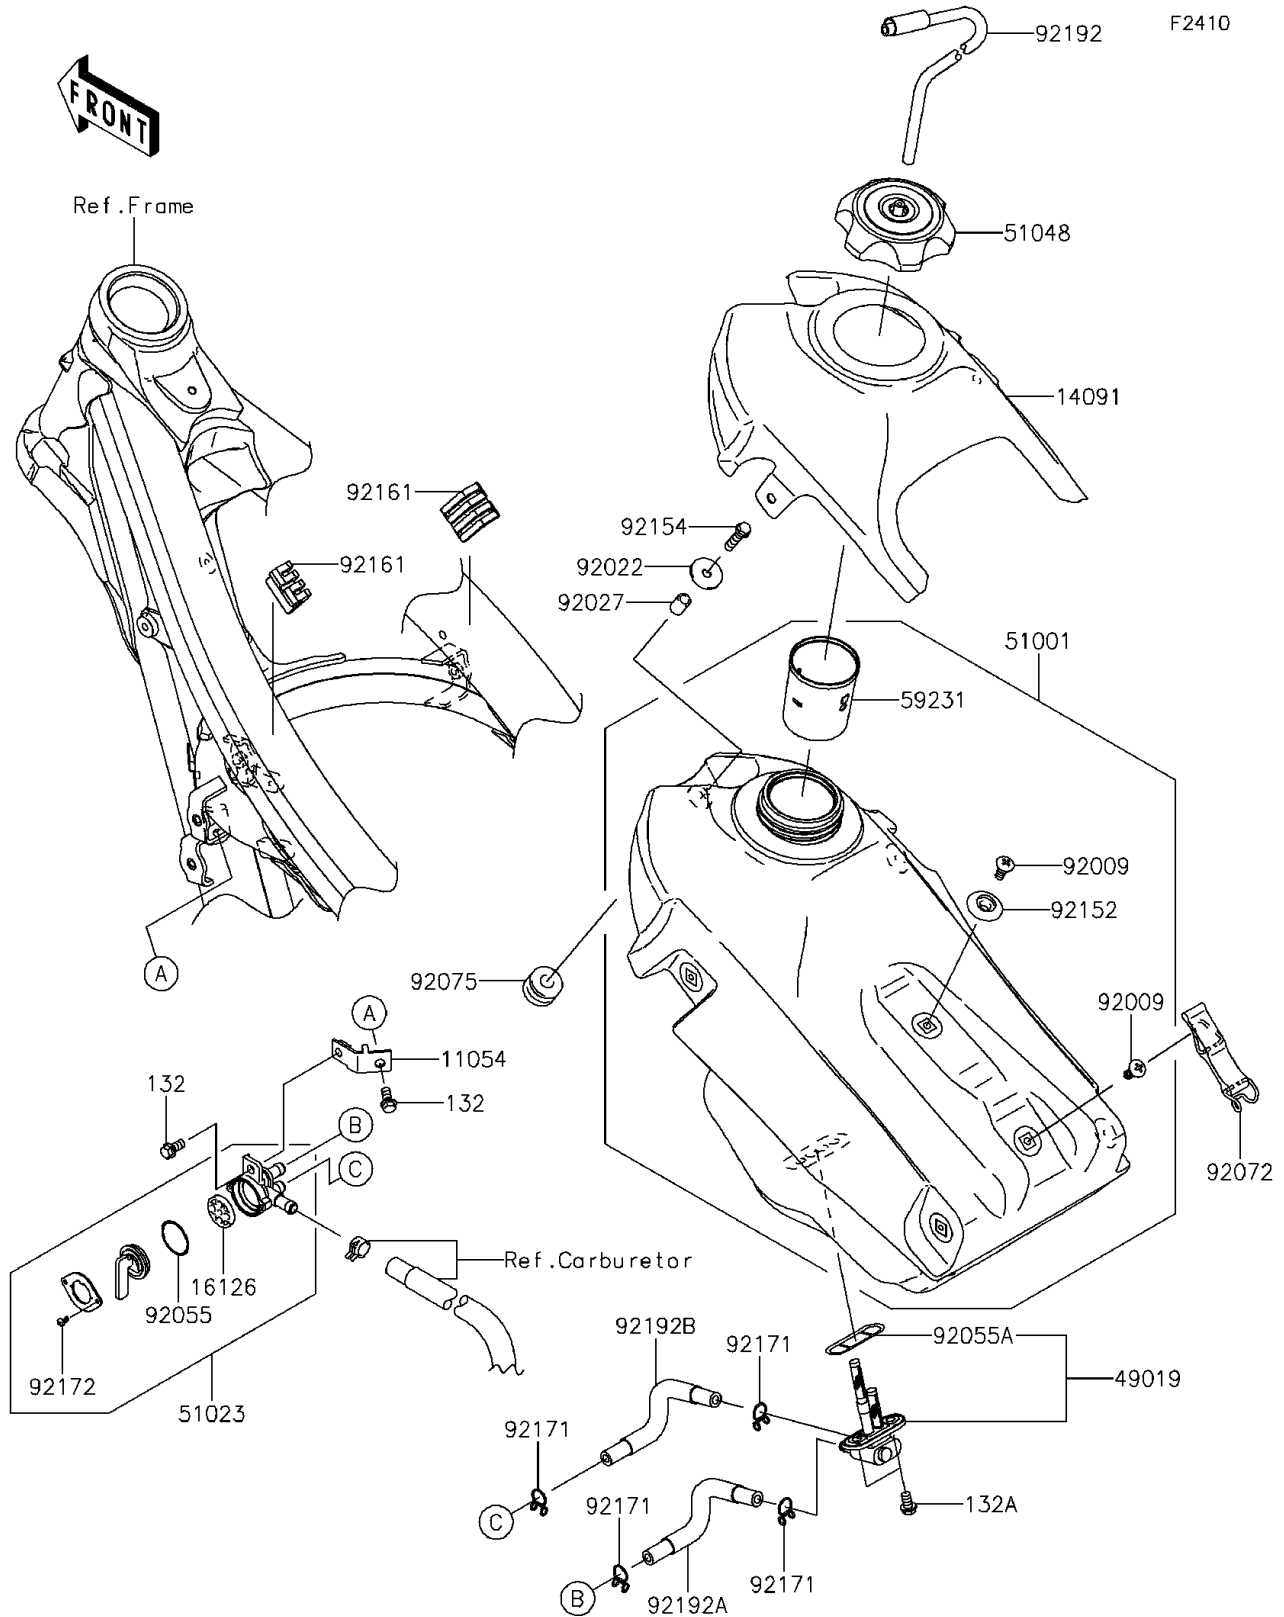

2015 KLX450R (Australian) PARTS DIAGRAM

Fuel Tank

2015 KLX450R (Australian) PARTS LIST

Fuel Tank

ITEM NAME	PART NUMBER	QUANTITY
BOLT-FLANGED-SMALL,6X12 (Ref # 132)	132BA0612	2
BOLT-FLANGED-SMALL,6X12 (Ref # 132A)	132BB0612	2
BRACKET,FUEL TAP (Ref # 11054)	11054-1092	1
COVER,FUEL TANK,F.BLACK (Ref # 14091)	14091-0843-6Z	1
VALVE (Ref # 16126)	16126-0027	1
FILTER-FUEL (Ref # 49019)	49019-0005	1
TANK-COMP-FUEL,F.BLACK (Ref # 51001)	51001-0153-6Z	1
TAP-ASSY,FUEL (Ref # 51023)	51023-0026	1
CAP-ASSY-TANK,FUEL (Ref # 51048)	51048-0009	1
FILLER (Ref # 59231)	59231-0019	1
SCREW,6MM (Ref # 92009)	92009-1971	2
WASHER,6.5X24X2 (Ref # 92022)	92022-1690	1
COLLAR,6.8X10X14 (Ref # 92027)	92027-1966	1
RING-O (Ref # 92055)	92055-0111	1
RING-O,FUEL TAP PACKING (Ref # 92055A)	92055-1348	1
BAND,FUEL TANK (Ref # 92072)	92072-0045	1
DAMPER (Ref # 92075)	92075-1787	1
COLLAR (Ref # 92152)	92152-1346	1
BOLT,FLANGED,6X25 (Ref # 92154)	92154-0520	1
DAMPER,FUEL TANK,SIDE (Ref # 92161)	92161-0254	2
CLAMP (Ref # 92171)	92171-0149	4
SCREW,3X6 (Ref # 92172)	92172-0259	2
TUBE (Ref # 92192)	92192-0161	1
TUBE,ON (Ref # 92192A)	92192-0409	1
TUBE,RESERVE (Ref # 92192B)	92192-0503	1