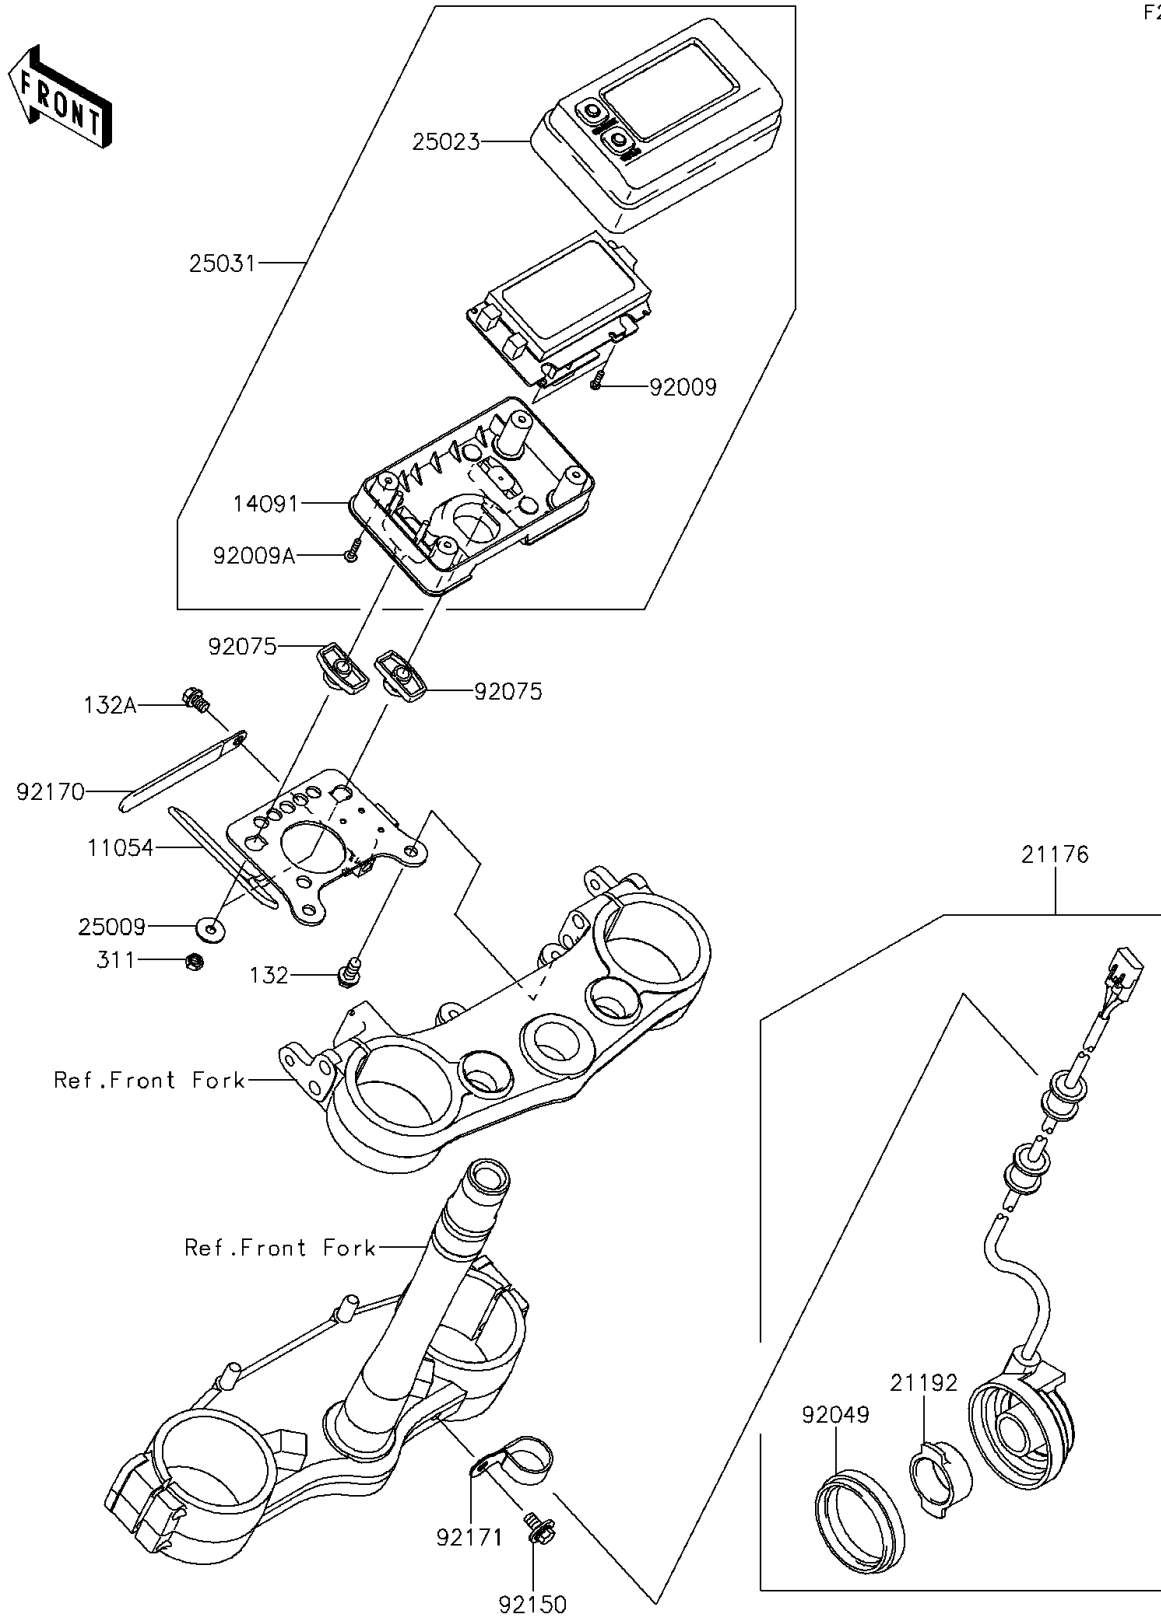

# 2015 KLX450R (Australian) PARTS DIAGRAM

Meter(s)

F2530

## 2015 KLX450R (Australian) PARTS LIST

Meter(s)

ITEM NAME	PART NUMBER	QUANTITY
BOLT-FLANGED-SMALL,6X12 (Ref # 132)	132BA0612	2
BOLT-FLANGED-SMALL,6X8 (Ref # 132A)	132BB0608	1
NUT-HEX (Ref # 311)	311AB0500	2
BRACKET (Ref # 11054)	11054-1090	1
COVER,METER,LWR (Ref # 14091)	14091-0806	1
SENSOR,SPEED (Ref # 21176)	21176-0080	1
MAGNET,SPEED SENSOR (Ref # 21192)	21192-0003	1
WASHER,5.2X16X1.2 (Ref # 25009)	25009-004	2
COVER-METER CASE,UPP (Ref # 25023)	25023-0033	1
METER-ASSY,LCD,KPH (Ref # 25031)	25031-0180	1
SCREW,TAPPING,3X12 (Ref # 92009)	92009-1028	2
SCREW,TAPPING,3X14 (Ref # 92009A)	92009-1592	4
SEAL-OIL (Ref # 92049)	92049-0102	1
DAMPER,METER BRACKET (Ref # 92075)	92075-1581	2
BOLT,6X12 (Ref # 92150)	92150-1435	1
CLAMP (Ref # 92170)	92170-1925	1
CLAMP (Ref # 92171)	92171-1279	1