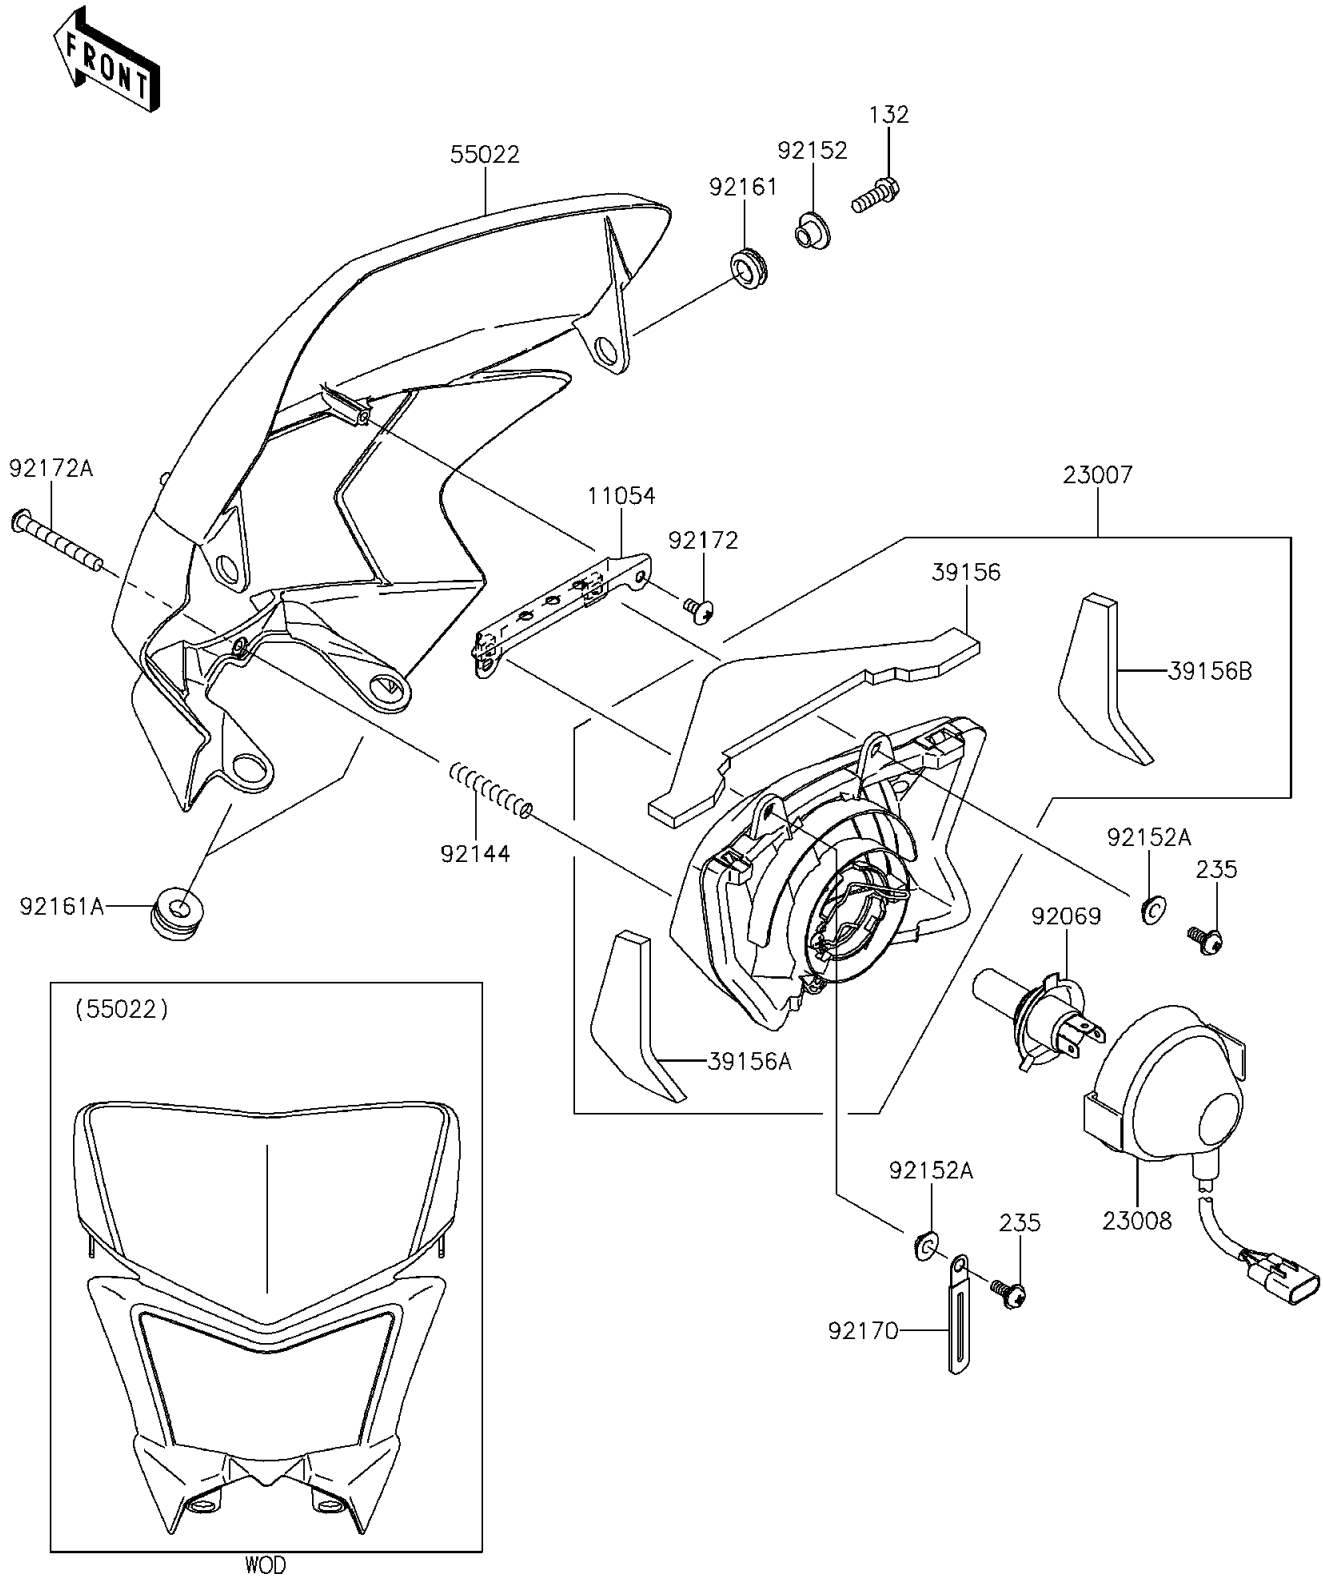

# 2014 KLX450R (Australian) PARTS DIAGRAM

Headlight(s)

F2710

## 2014 KLX450R (Australian) PARTS LIST

### Headlight(s)

ITEM NAME	PART NUMBER	QUANTITY
BOLT-FLANGED-SMALL,6X18 (Ref # 132)	132BC0618	2
SCREW-PAN-WP-CROS,5X12 (Ref # 235)	235AA0512	2
BRACKET,HEAD LAMP (Ref # 11054)	11054-1069	1
LENS-COMP,HEAD LAMP (Ref # 23007)	23007-0134	1
SOCKET-ASSY,HEAD LAMP (Ref # 23008)	23008-0064	1
PAD,HEAD LAMP,TOP (Ref # 39156)	39156-0267	1
PAD,HEAD LAMP,LH (Ref # 39156A)	39156-0268	1
PAD,HEAD LAMP,RH (Ref # 39156B)	39156-0269	1
COVER-HEAD LAMP,B.WHITE (Ref # 55022)	55022-0038-266	1
BULB,12V 35/35W (Ref # 92069)	92069-1120	1
SPRING (Ref # 92144)	92144-2266	1
COLLAR (Ref # 92152)	92152-0295	2
COLLAR (Ref # 92152A)	92152-0573	2
DAMPER (Ref # 92161)	92161-0266	2
DAMPER (Ref # 92161A)	92161-0537	2
CLAMP (Ref # 92170)	92170-1514	1
SCREW,TAPPING,5X10 (Ref # 92172)	92172-0262	2
SCREW,TAPPING,4X40 (Ref # 92172A)	92172-0311	1