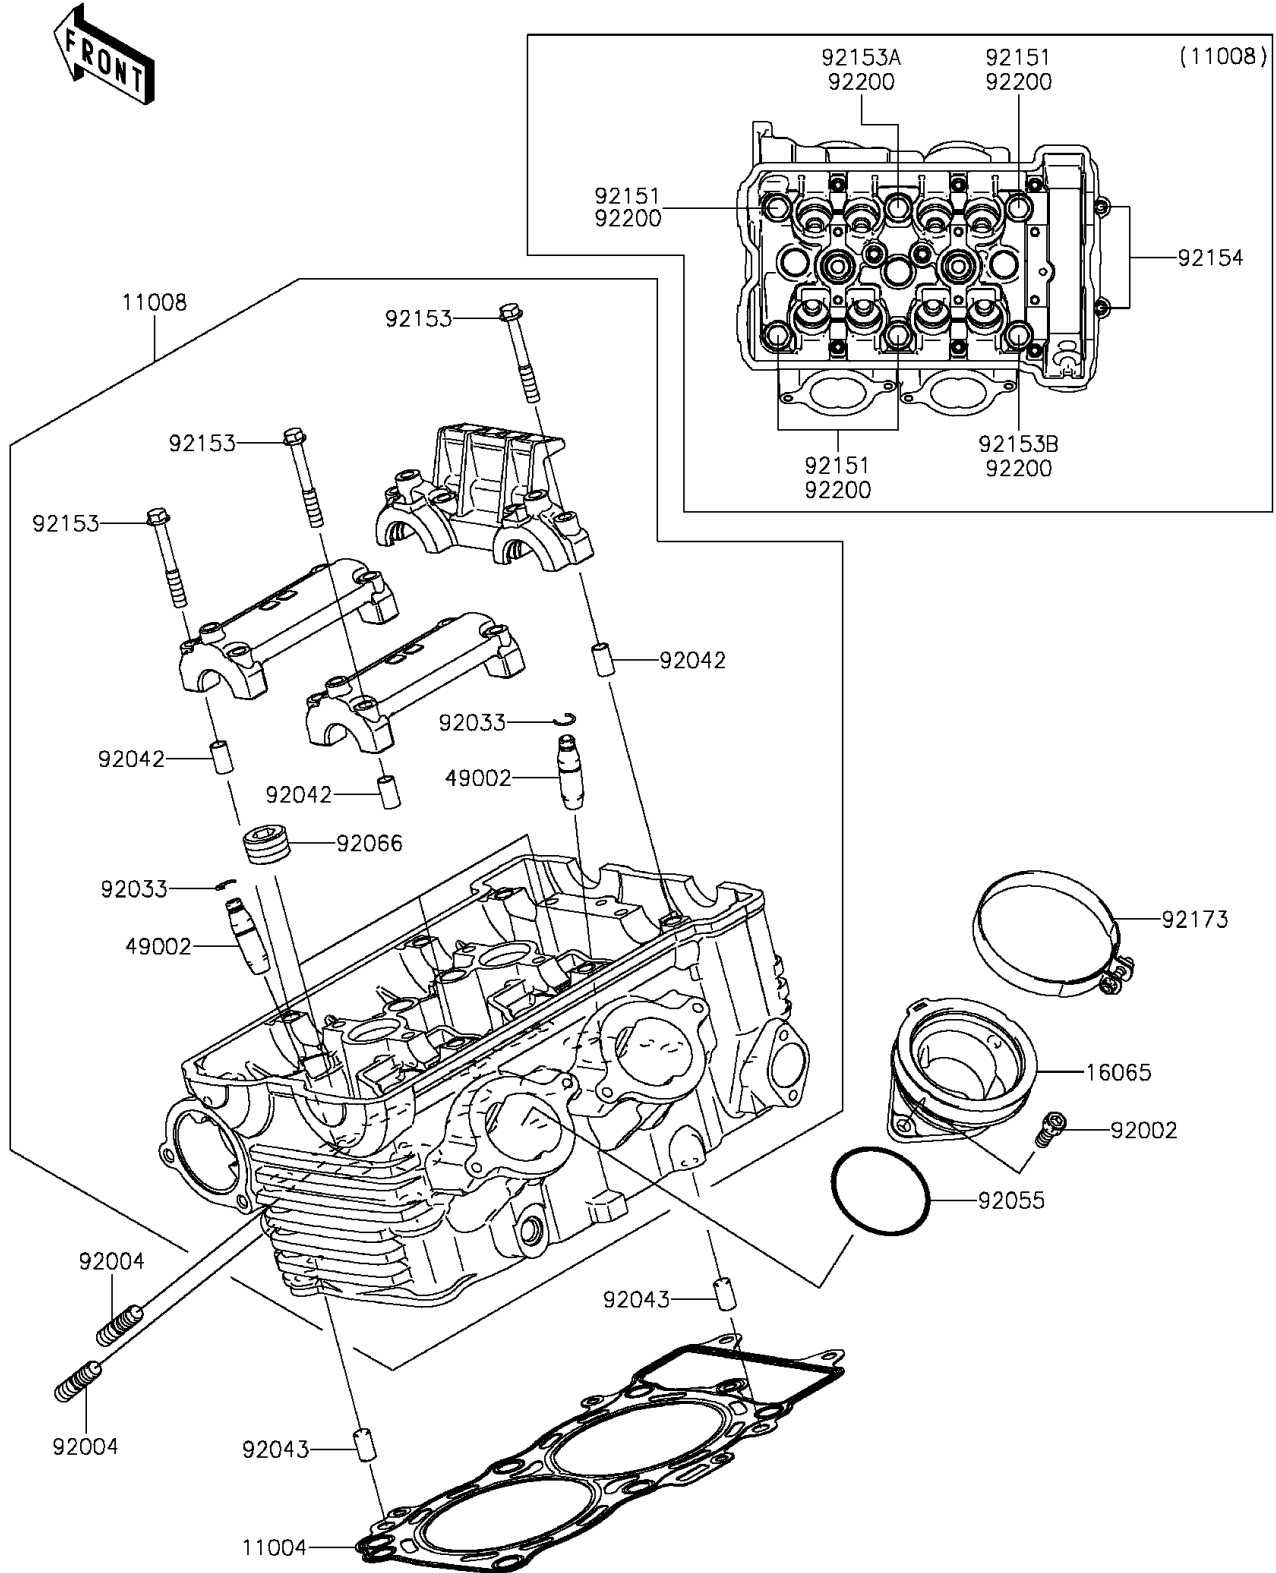

# 2015 NINJA® 650 ABS PARTS DIAGRAM

Cylinder Head

E1111

# 2015 NINJA® 650 ABS PARTS LIST

Cylinder Head

ITEM NAME	PART NUMBER	QUANTITY
-----------	-------------	----------