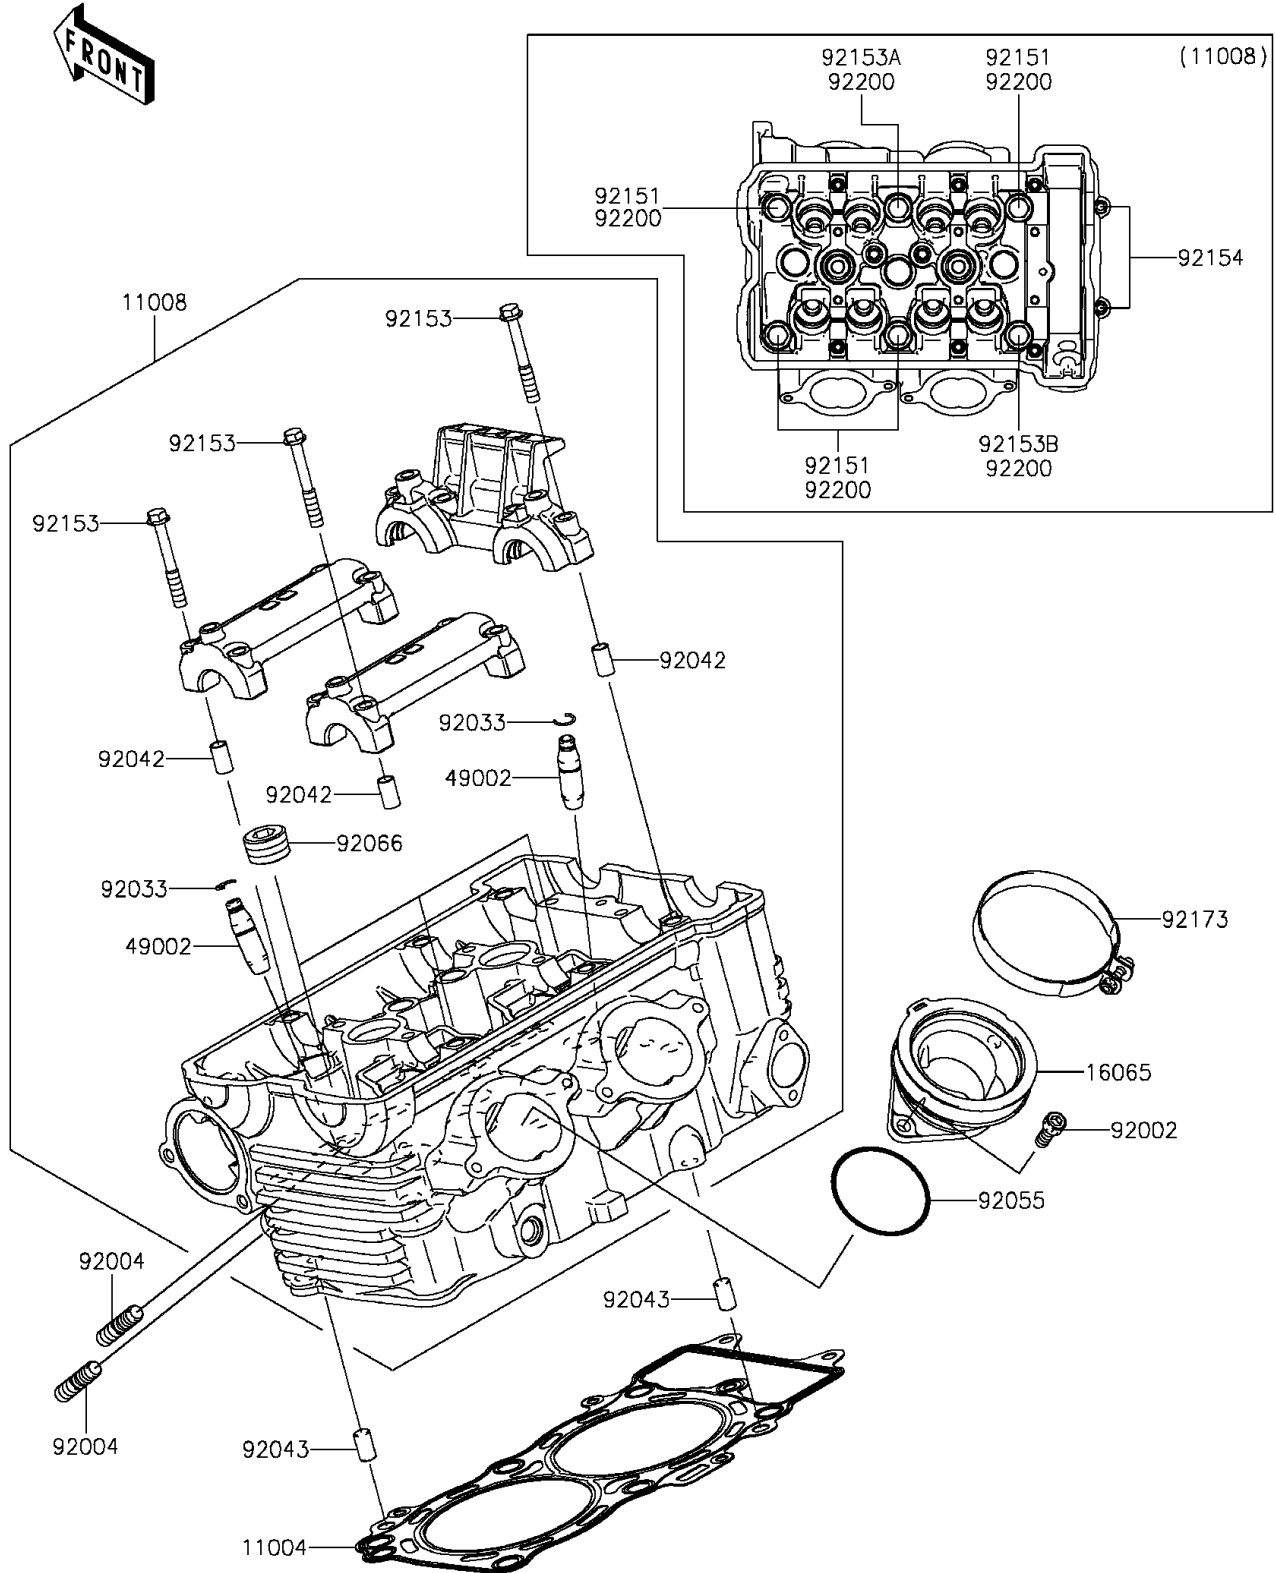

2016 NINJA® 650 ABS PARTS DIAGRAM

Cylinder Head

E1111

2016 NINJA® 650 ABS PARTS LIST

Cylinder Head

ITEM NAME	PART NUMBER	QUANTITY
-----------	-------------	----------