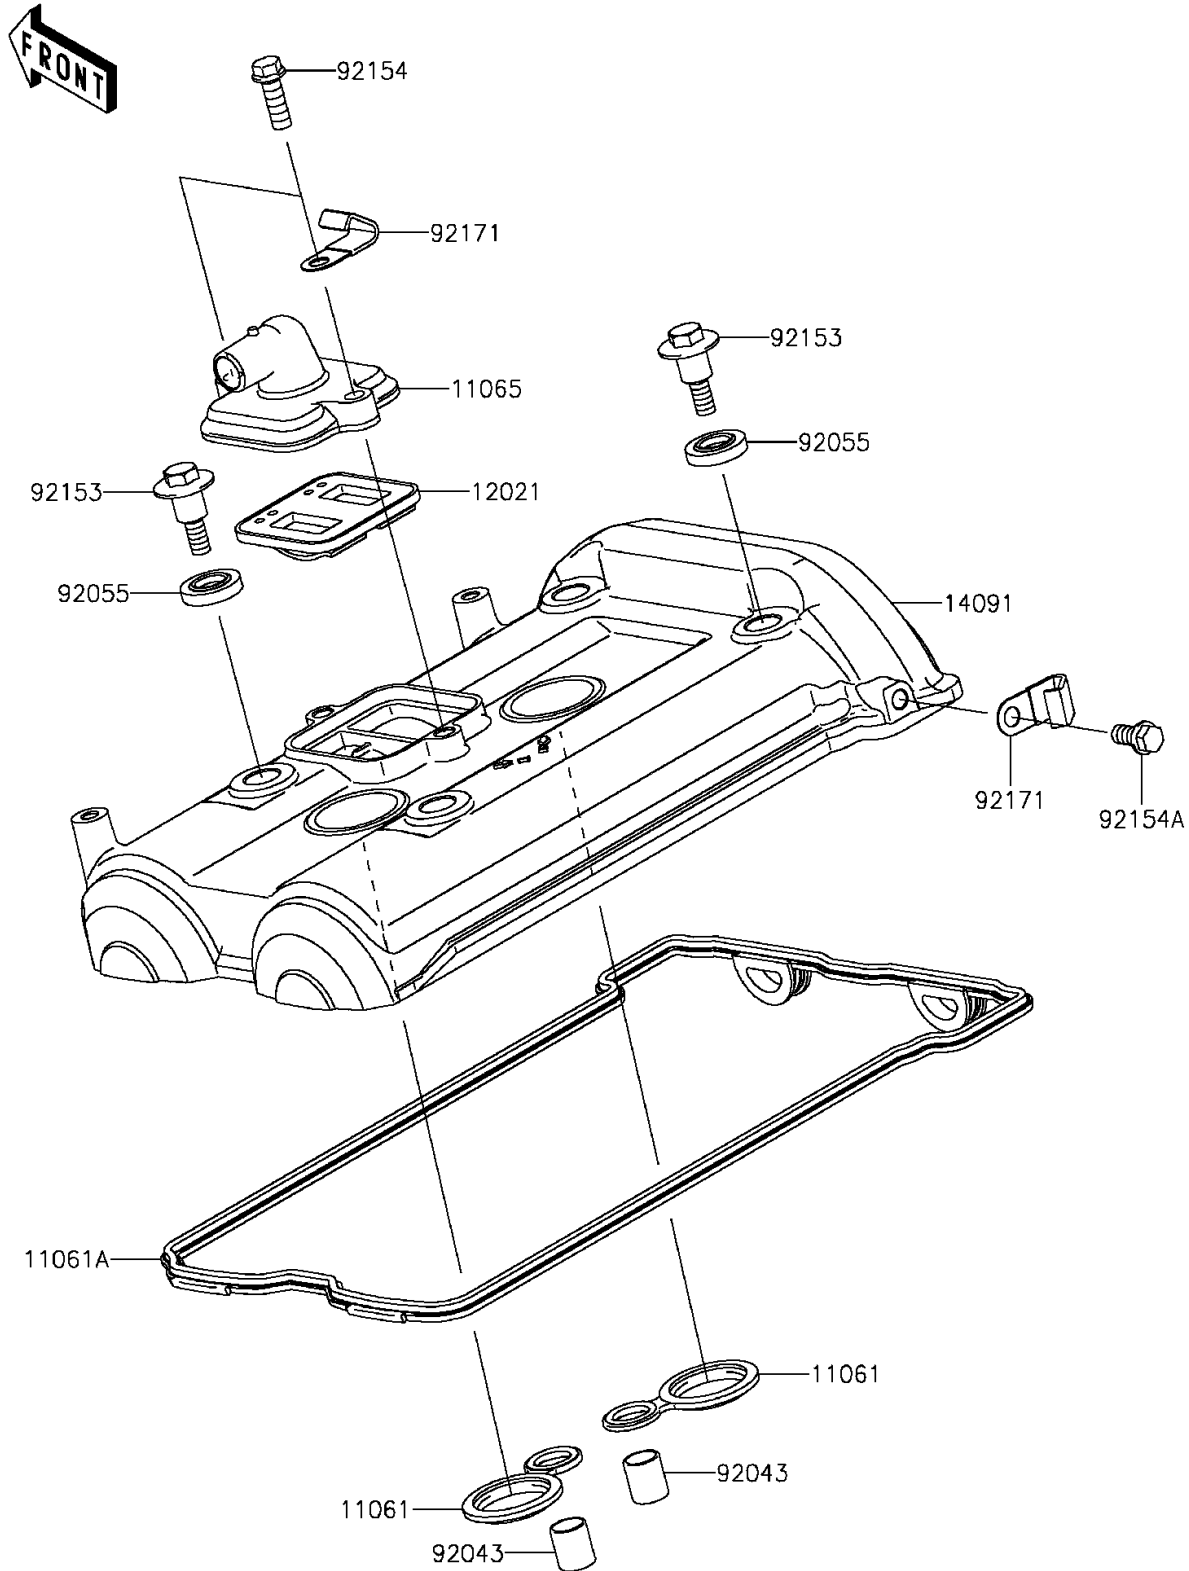

# 2015 NINJA® 650 ABS PARTS DIAGRAM

Cylinder Head Cover

E1112

# 2015 NINJA® 650 ABS PARTS LIST

Cylinder Head Cover

ITEM NAME	PART NUMBER	QUANTITY
-----------	-------------	----------