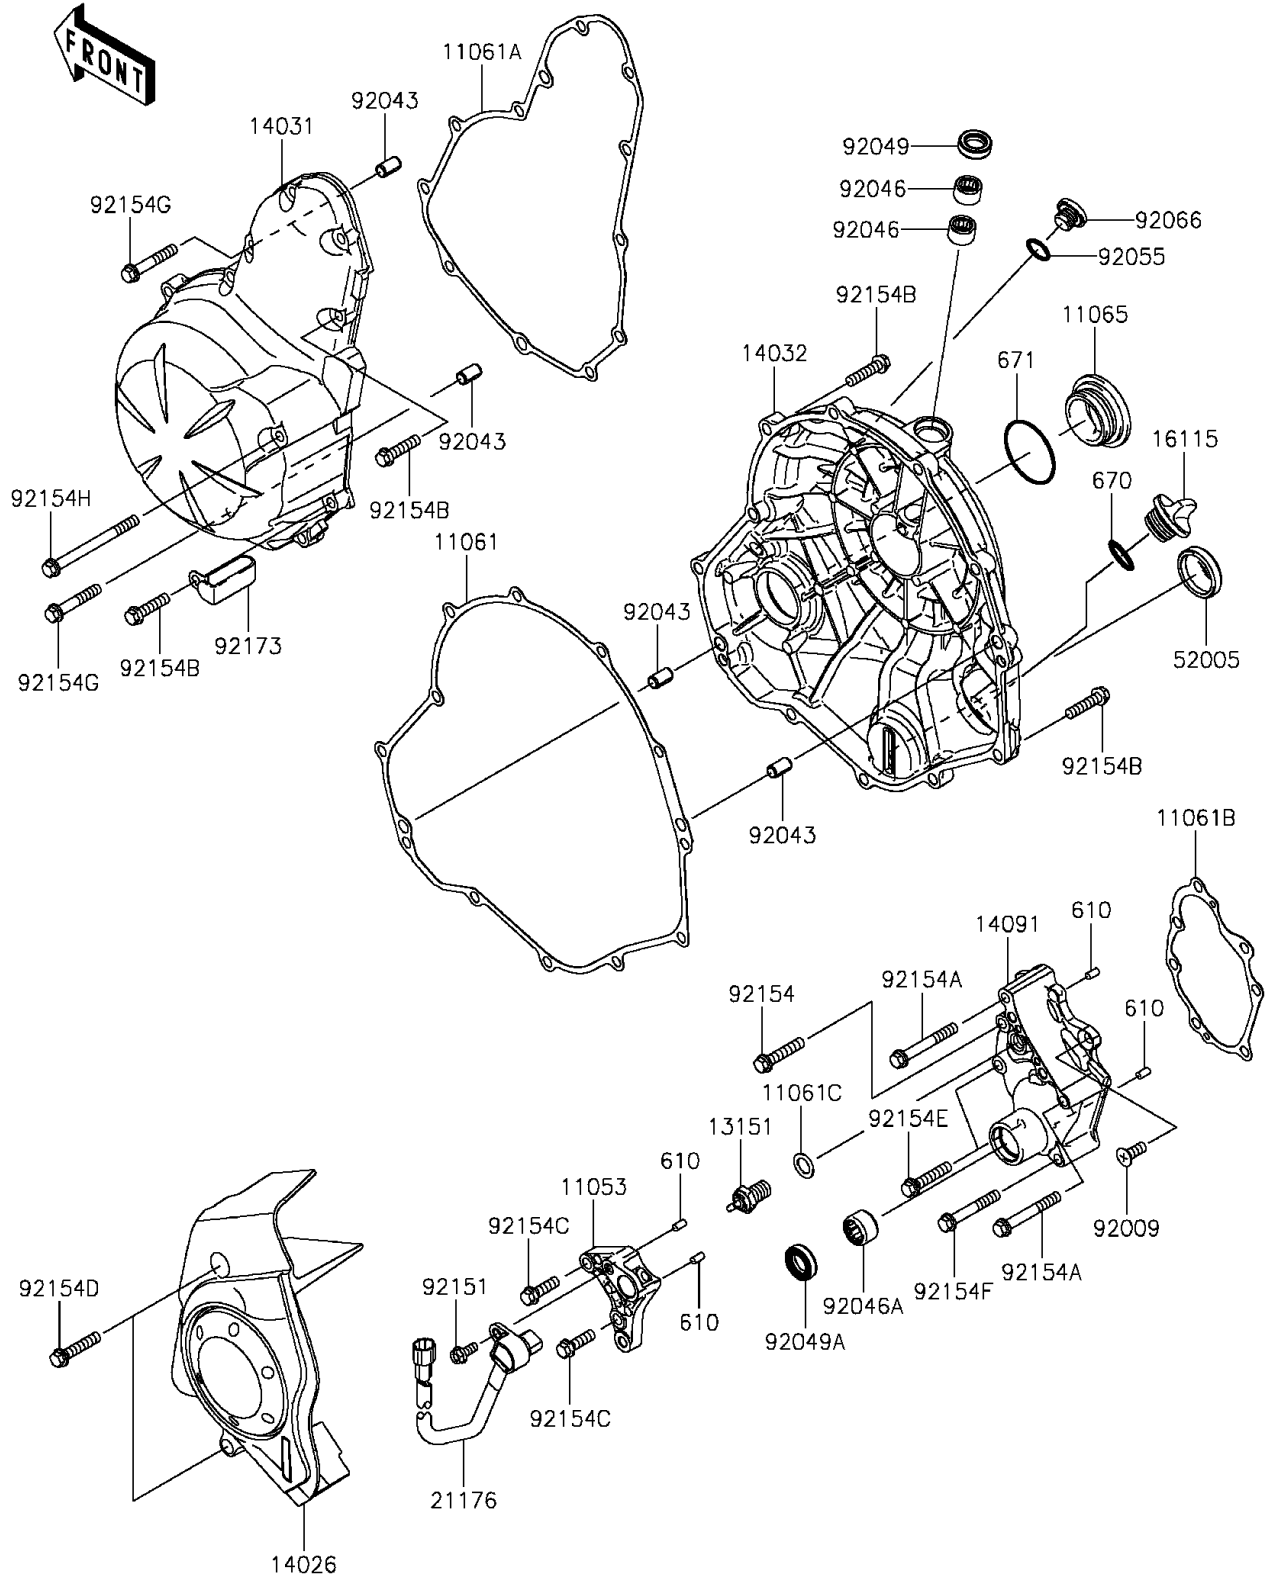

2016 NINJA® 650 ABS PARTS DIAGRAM

Engine Cover(s)

E1431

2016 NINJA® 650 ABS PARTS LIST

Engine Cover(s)

ITEM NAME	PART NUMBER	QUANTITY
-----------	-------------	----------