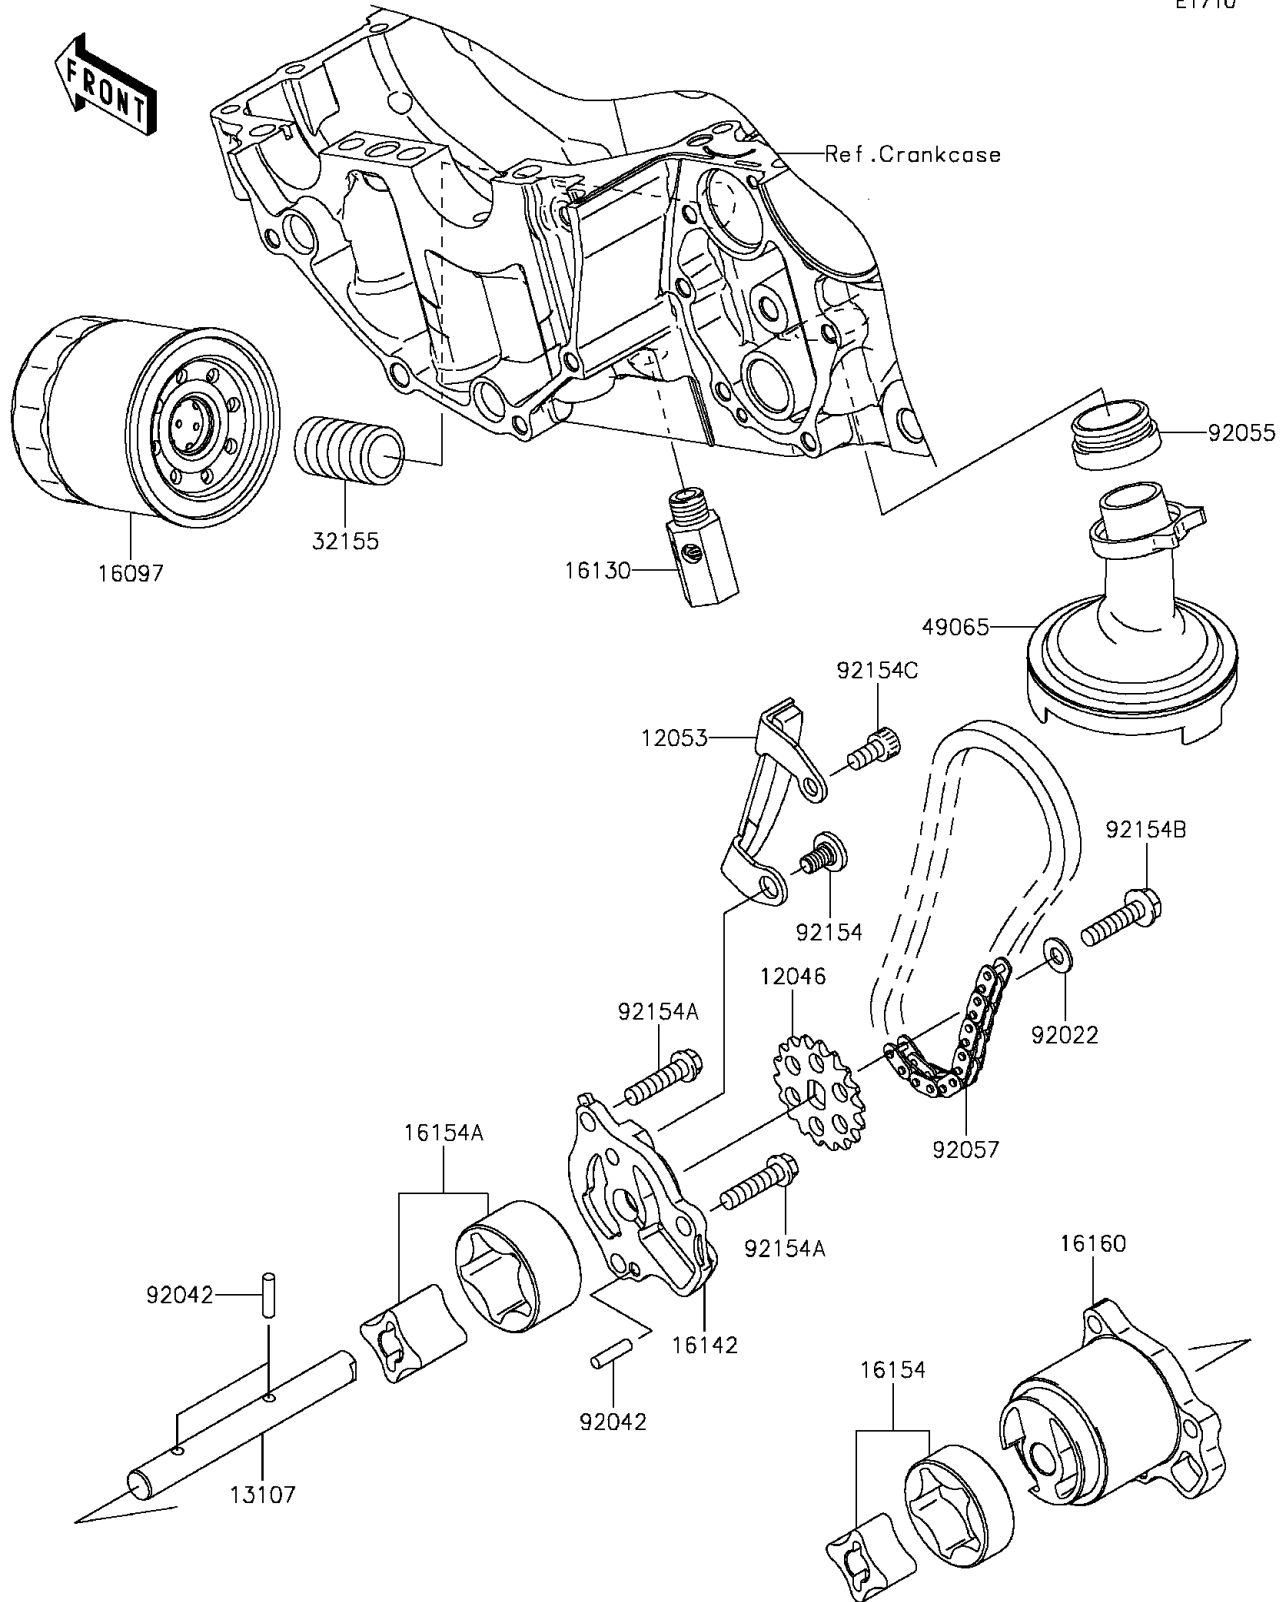

2016 NINJA® 650 ABS PARTS DIAGRAM

Oil Pump/Oil Filter

E1710

2016 NINJA® 650 ABS PARTS LIST

Oil Pump/Oil Filter

ITEM NAME	PART NUMBER	QUANTITY
-----------	-------------	----------