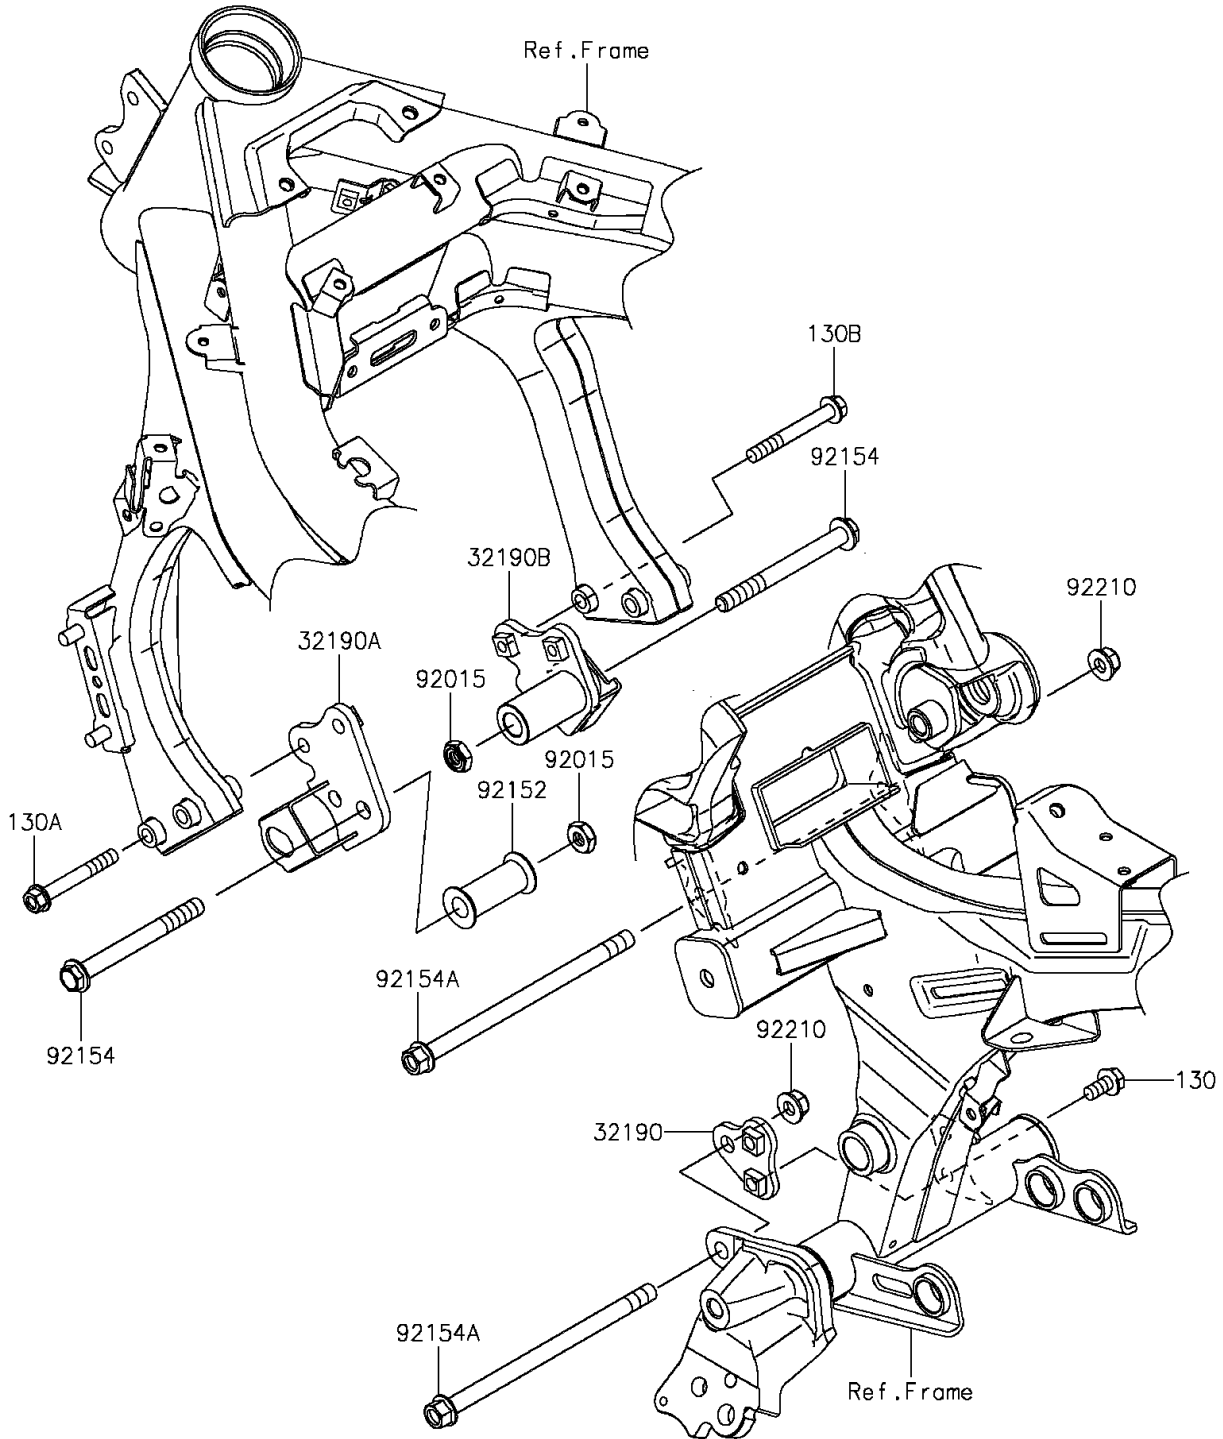

2016 NINJA® 650 ABS PARTS DIAGRAM

Engine Mount

F2122

2016 NINJA® 650 ABS PARTS LIST

Engine Mount

ITEM NAME	PART NUMBER	QUANTITY
-----------	-------------	----------