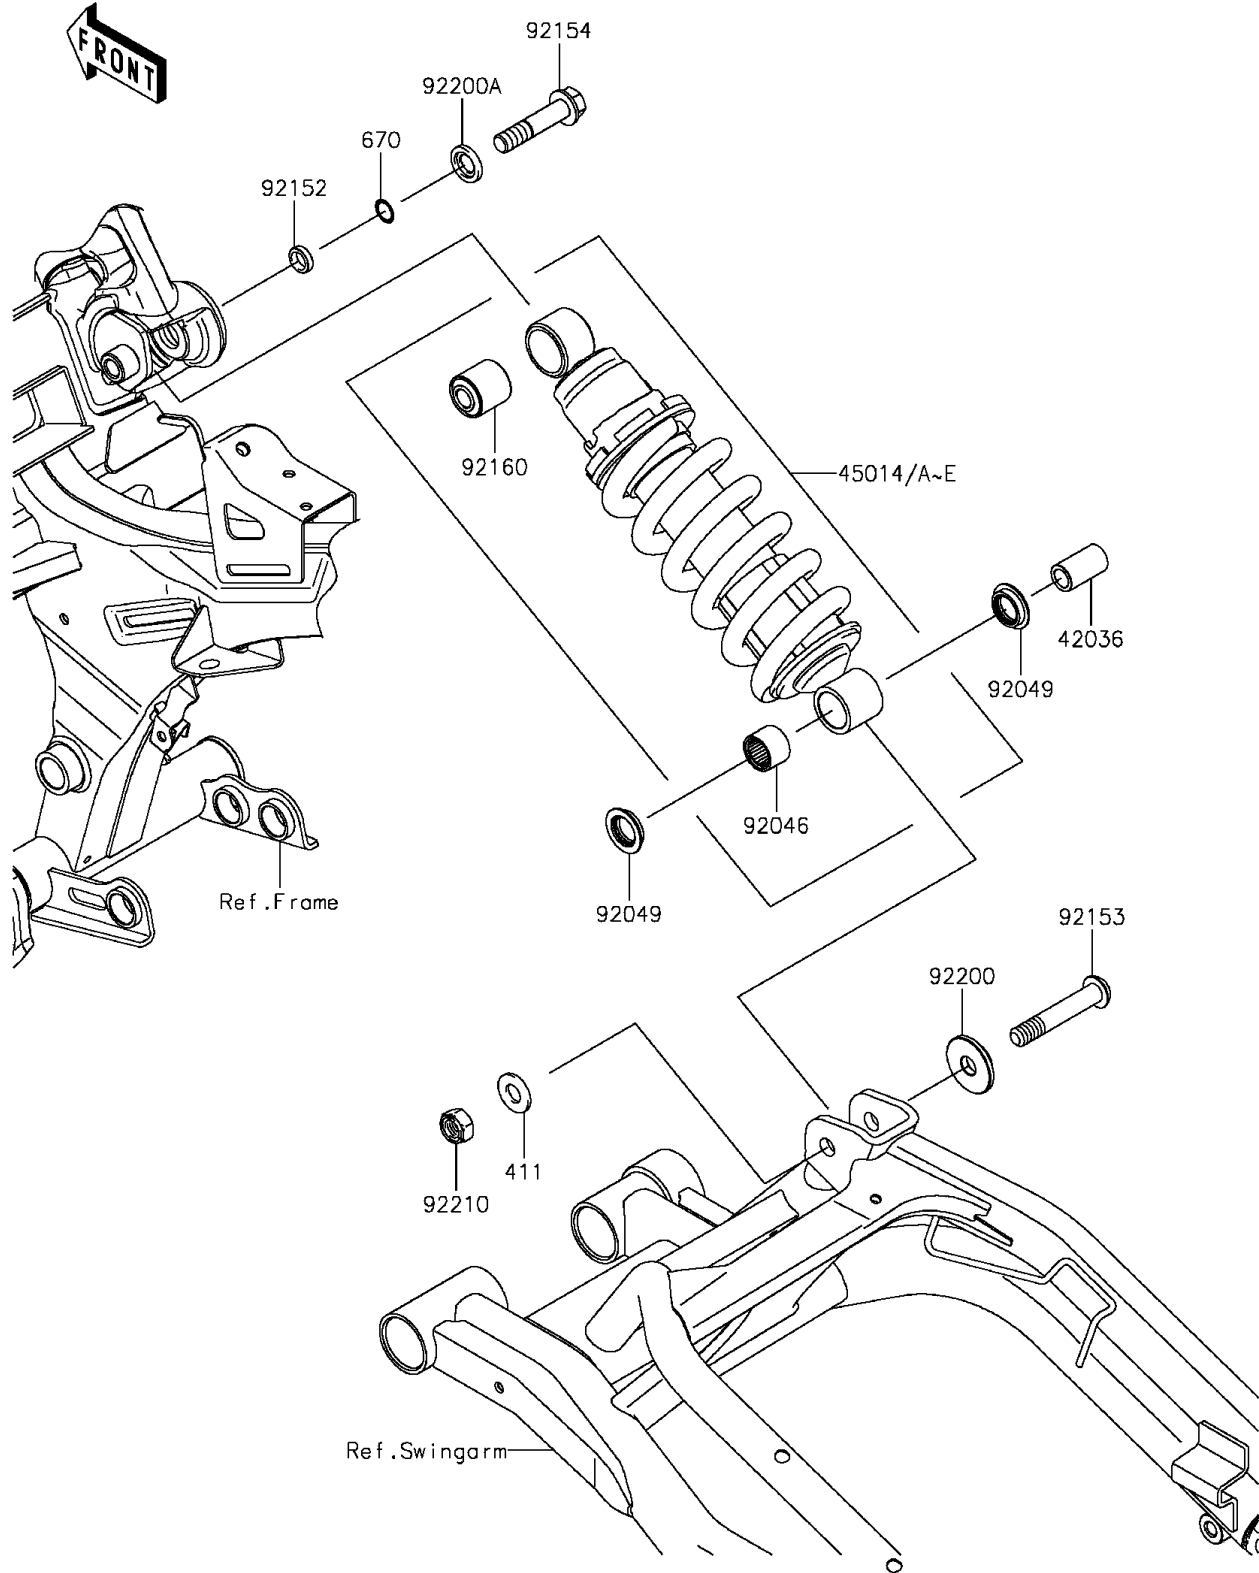

2016 NINJA® 650 ABS PARTS DIAGRAM

Suspension/Shock Absorber

F2151

2016 NINJA® 650 ABS PARTS LIST

Suspension/Shock Absorber

ITEM NAME	PART NUMBER	QUANTITY
-----------	-------------	----------