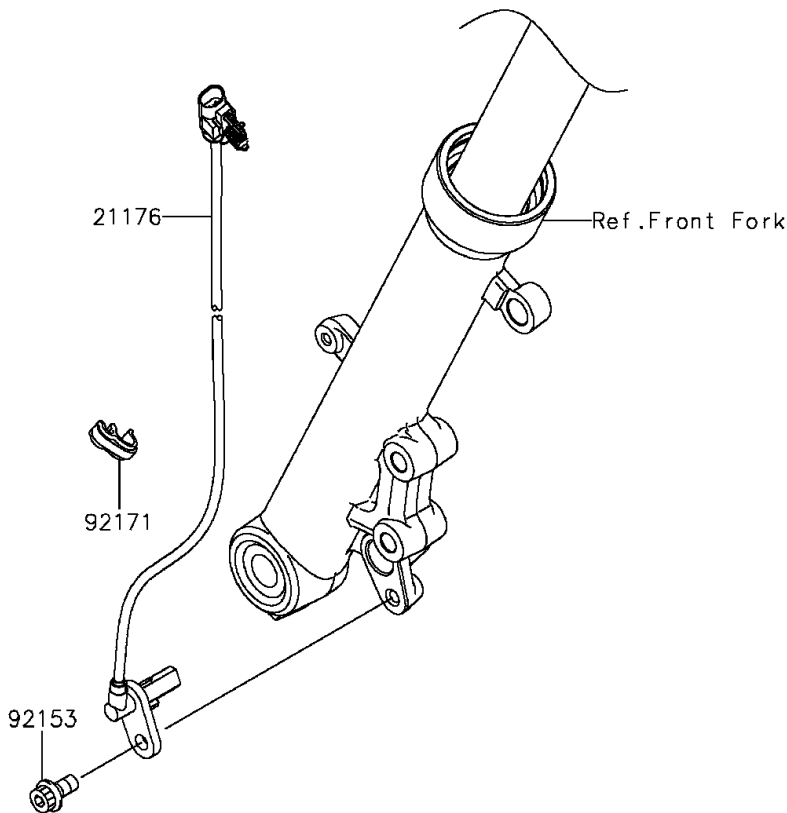

2016 NINJA® 650 ABS PARTS DIAGRAM

Front Master Cylinder

F2291

2016 NINJA® 650 ABS PARTS LIST

Front Master Cylinder

| ITEM NAME | PART NUMBER | QUANTITY |
|-----------|-------------|----------|
|-----------|-------------|----------|