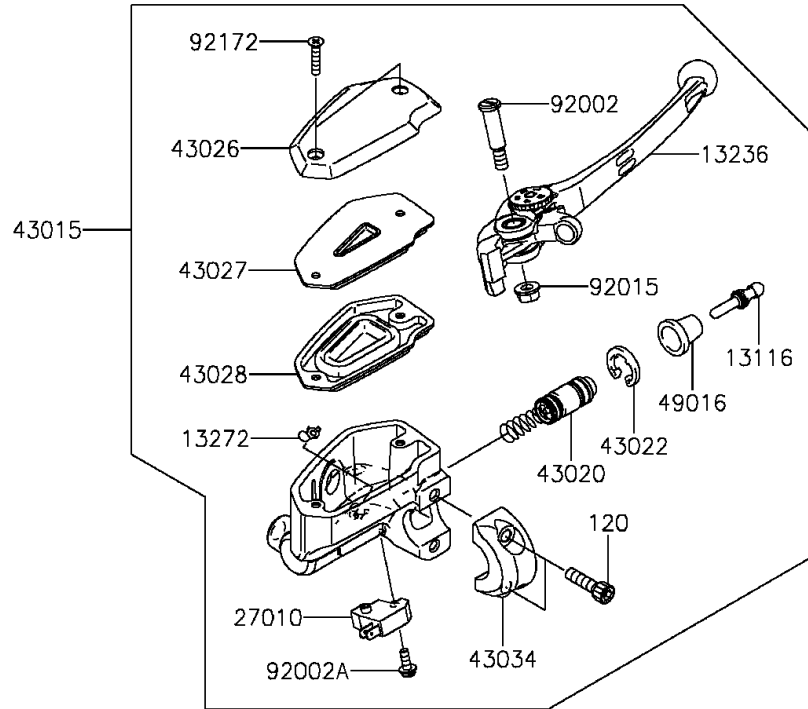

2016 NINJA® 650 ABS PARTS DIAGRAM

Front Master Cylinder

F2291

2016 NINJA® 650 ABS PARTS LIST

Front Master Cylinder

| ITEM NAME | PART NUMBER | QUANTITY |
|-----------|-------------|----------|
|-----------|-------------|----------|