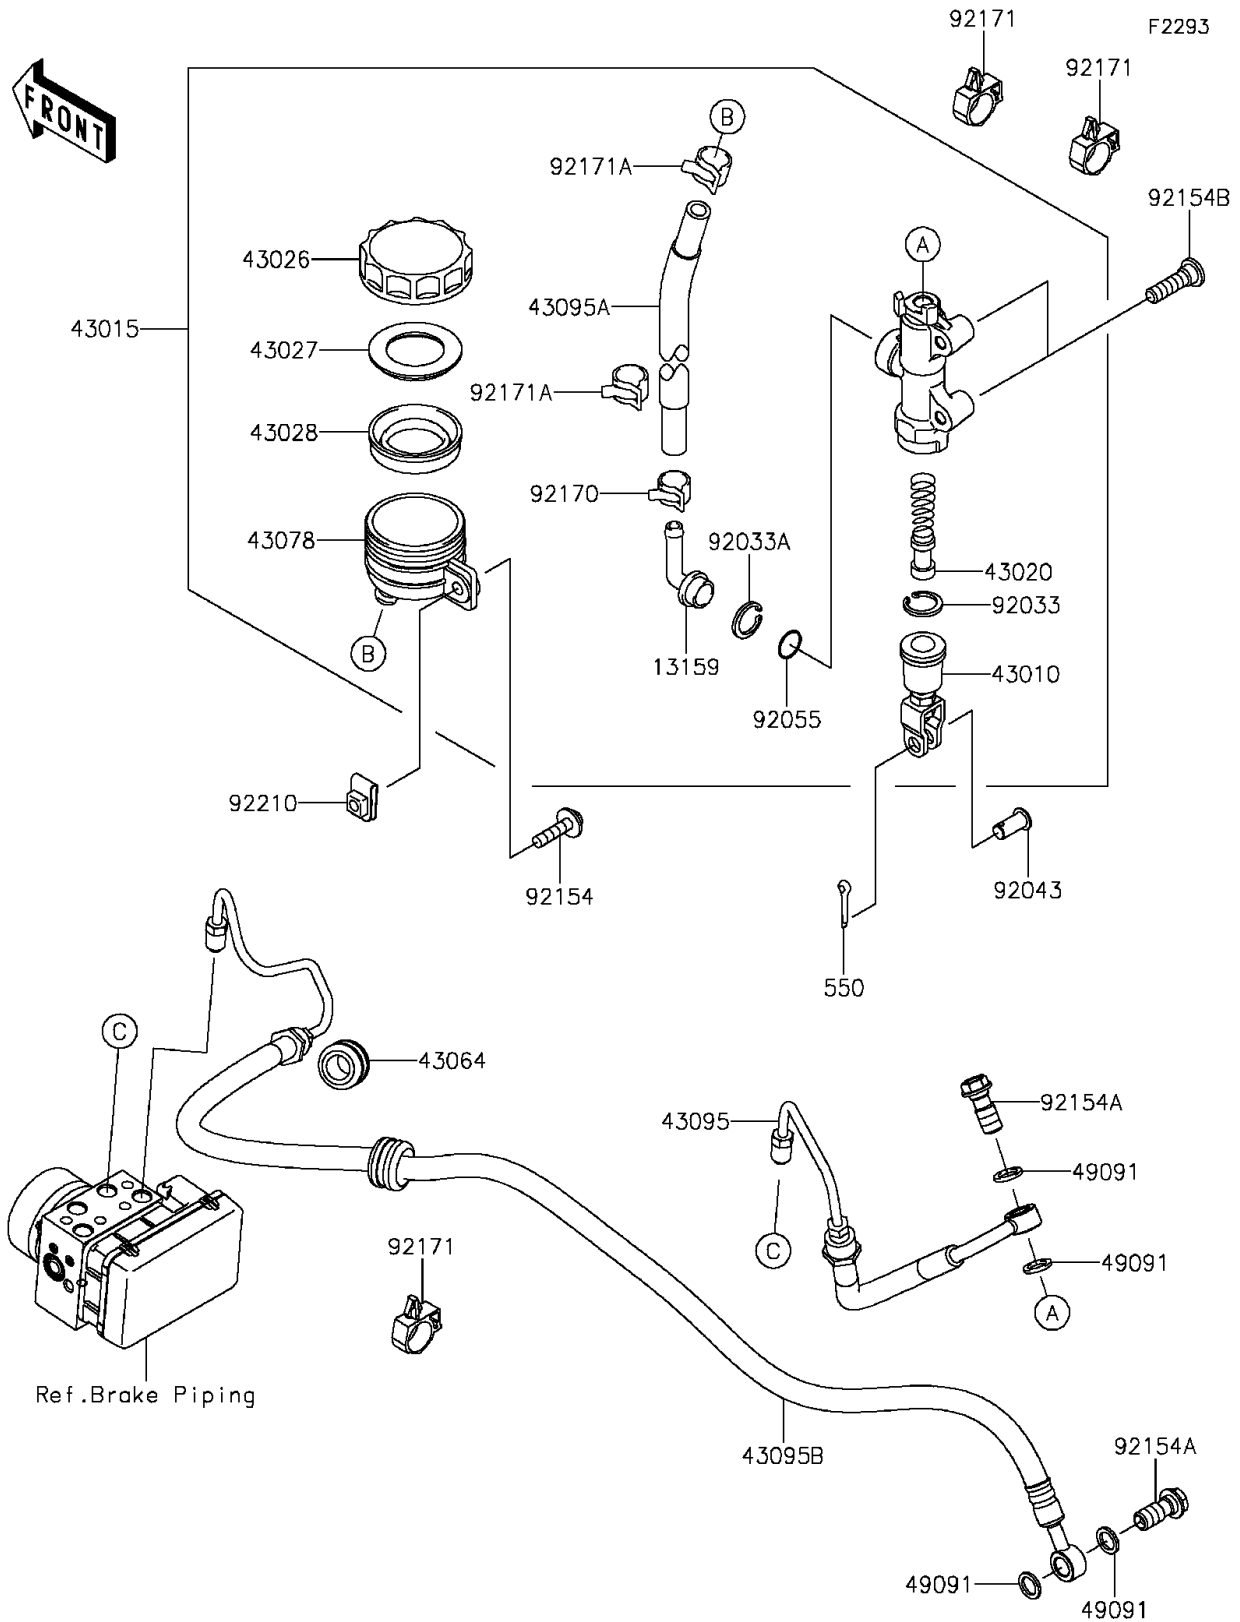

2016 NINJA® 650 ABS PARTS DIAGRAM

Rear Master Cylinder

2016 NINJA® 650 ABS PARTS LIST

Rear Master Cylinder

ITEM NAME	PART NUMBER	QUANTITY
-----------	-------------	----------