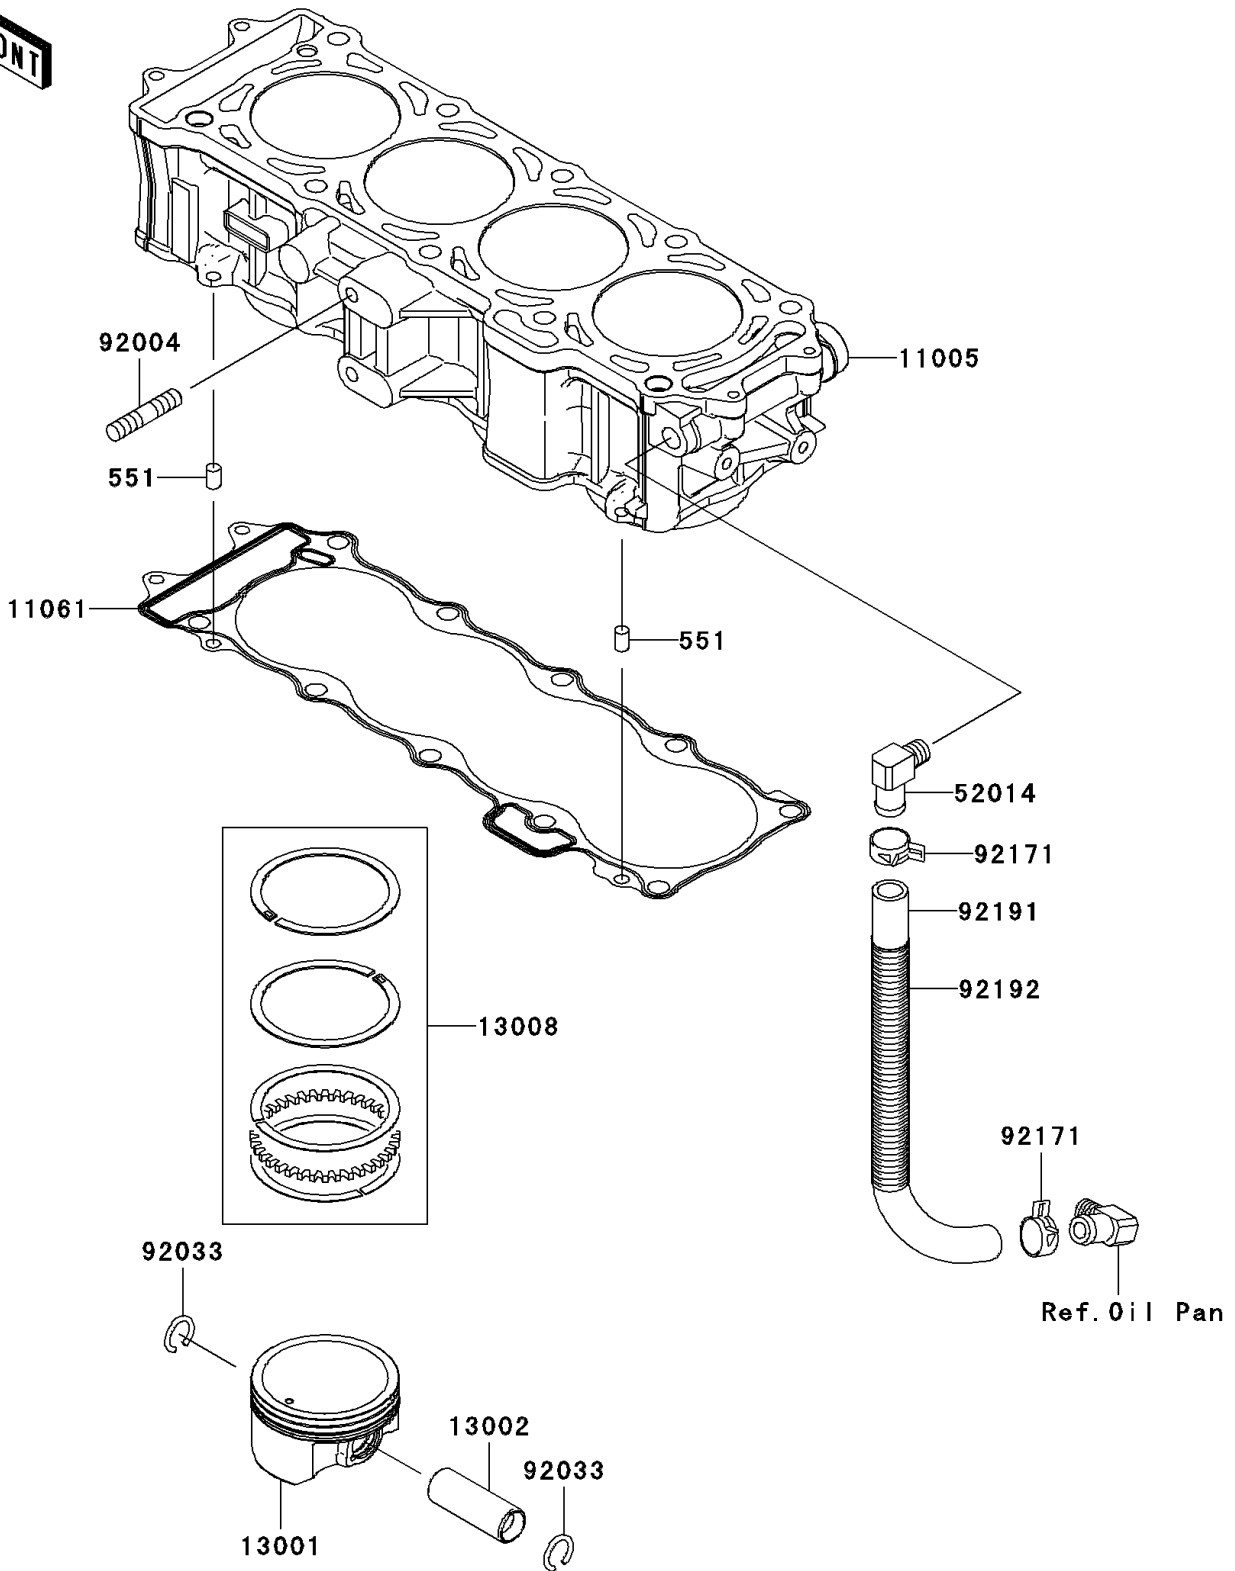

2012 JET SKI® Ultra® 300X PARTS DIAGRAM

Cylinder/Piston(s)

E1120

2012 JET SKI® Ultra® 300X PARTS LIST

Cylinder/Piston(s)

ITEM NAME	PART NUMBER	QUANTITY
PIN-DOWEL (Ref # 551)	551R0812	2
CYLINDER-ENGINE (Ref # 11005)	11005-3770	1
GASKET,CYLINDER BASE (Ref # 11061)	11061-3770	1
PISTON-ENGINE (Ref # 13001)	13001-3741	4
PIN-PISTON (Ref # 13002)	13002-1131	4
RING-SET-PISTON (Ref # 13008)	13008-1196	4
ELBOW (Ref # 52014)	52014-3717	1
STUD,10X32 (Ref # 92004)	92004-3759	1
RING-SNAP (Ref # 92033)	92033-1188	8
CLAMP,TUBE (Ref # 92171)	92171-3710	2
TUBE,BREATHER (Ref # 92191)	92191-3983	1
TUBE,CORRUGATED,L=265 (Ref # 92192)	92192-1083	1