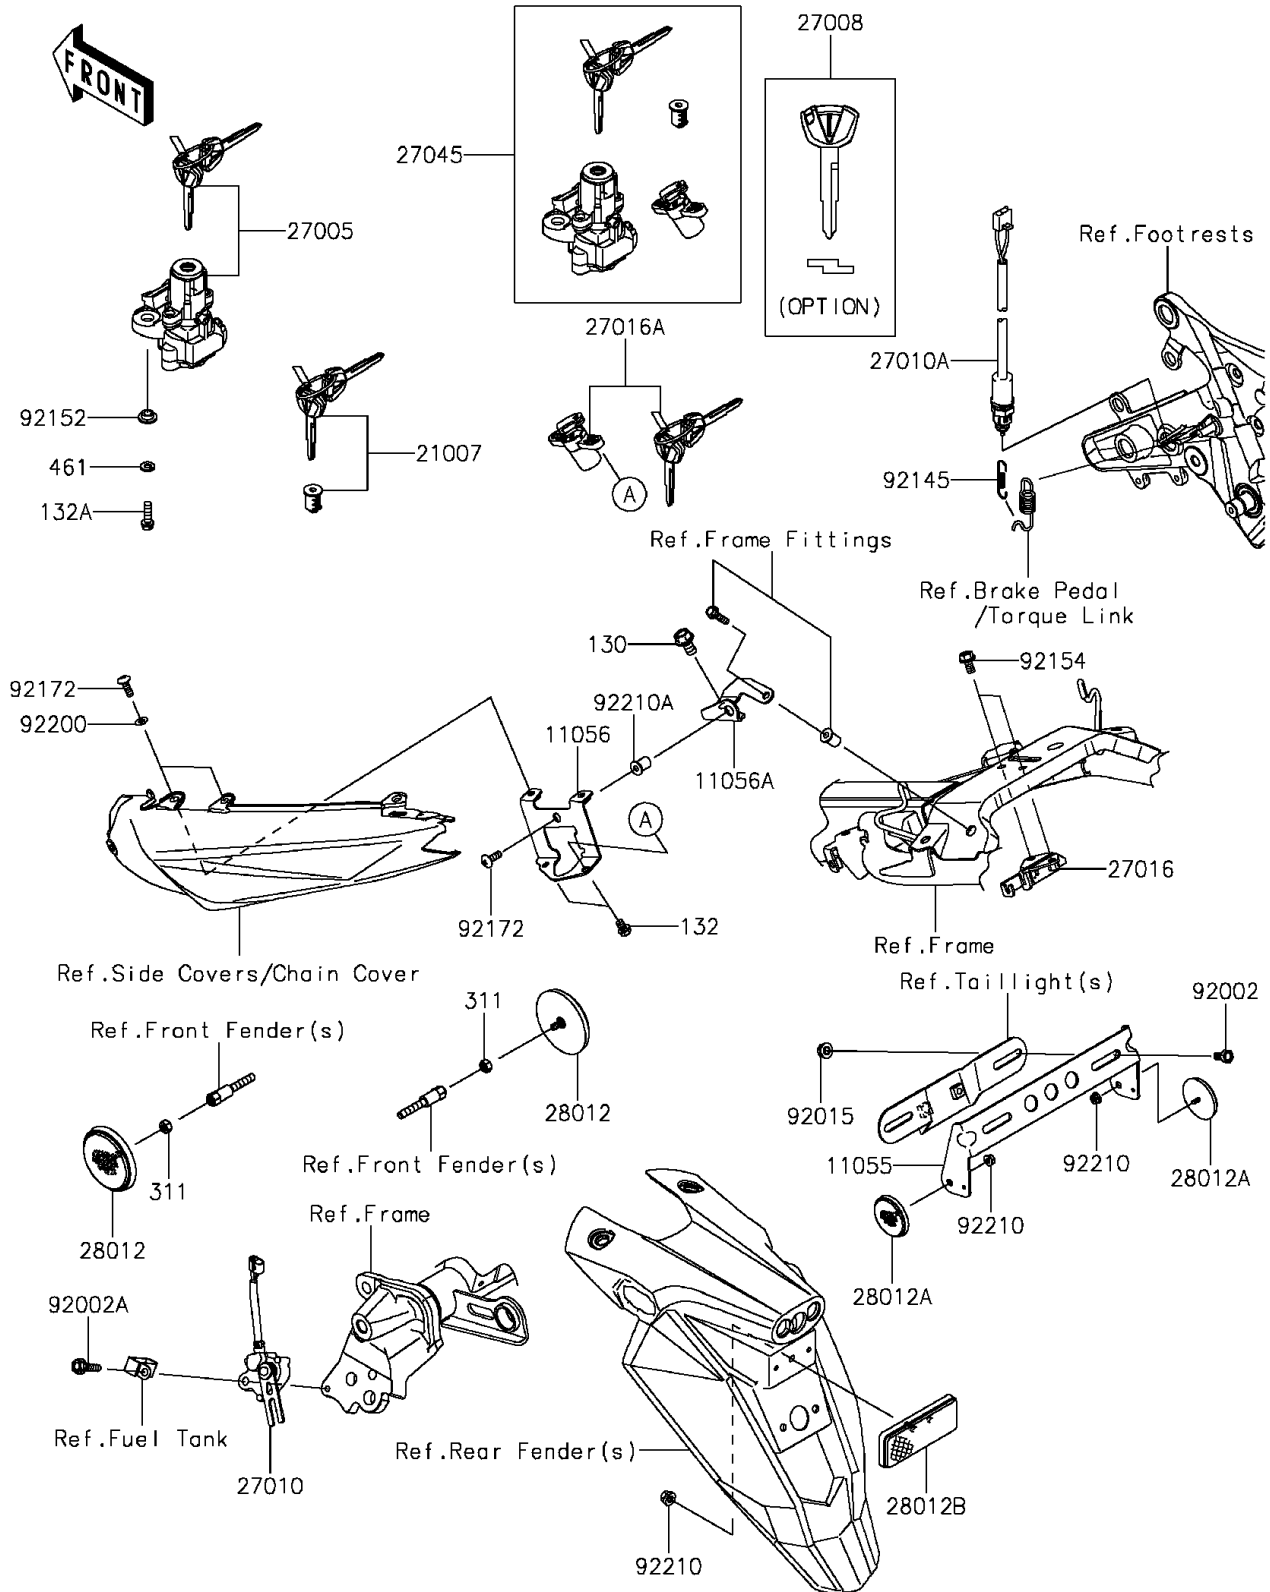

2016 NINJA® 650 ABS PARTS DIAGRAM

Ignition Switch/Locks/Reflectors

F2770

2016 NINJA® 650 ABS PARTS LIST

Ignition Switch/Locks/Reflectors

ITEM NAME	PART NUMBER	QUANTITY
-----------	-------------	----------