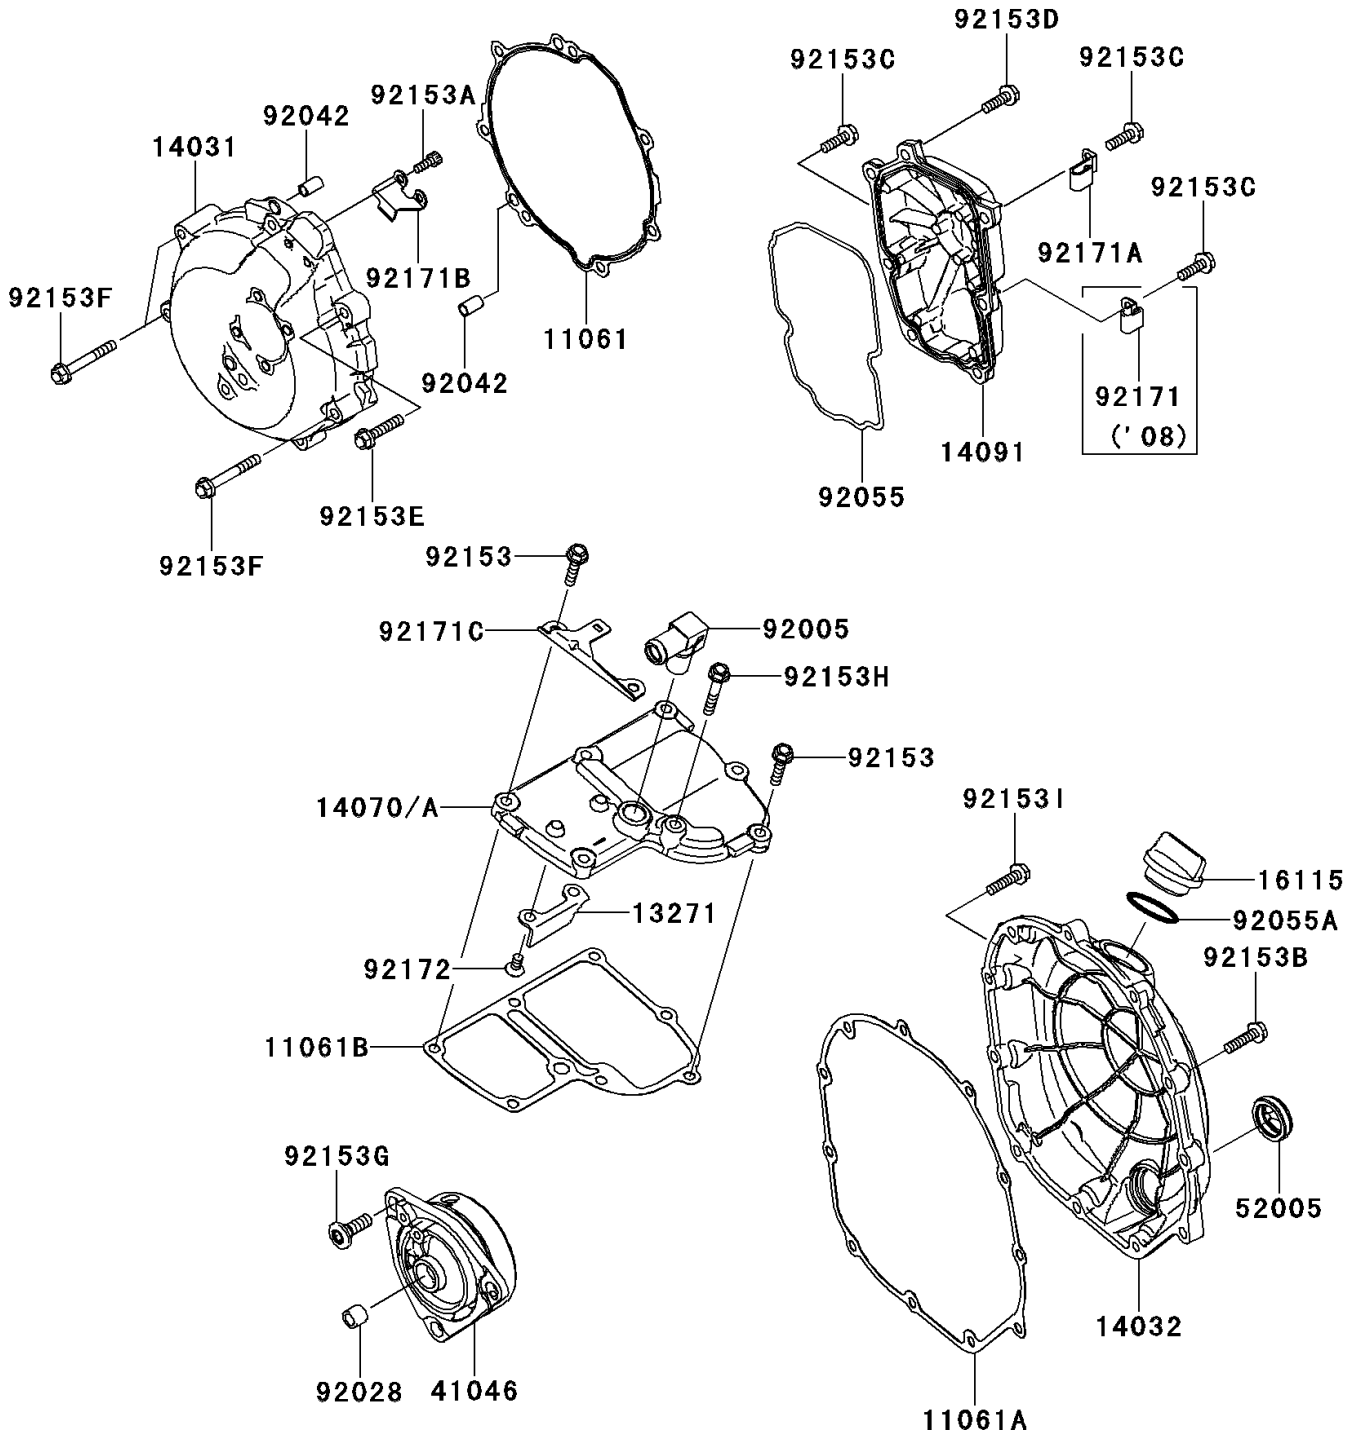

2008 Concours™ 14 PARTS DIAGRAM

Engine Cover(s)

E1431

2008 Concours™ 14 PARTS LIST

Engine Cover(s)

ITEM NAME	PART NUMBER	QUANTITY
-----------	-------------	----------