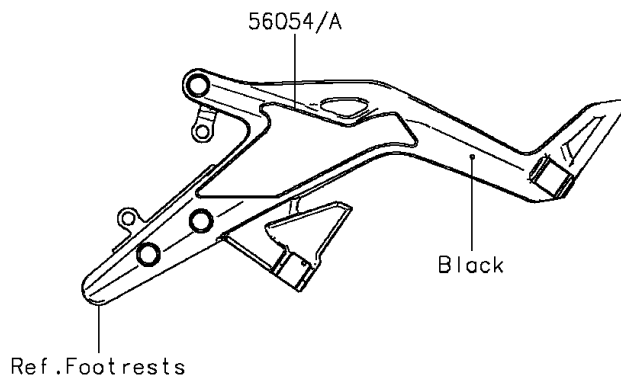

2016 NINJA® 650 ABS PARTS DIAGRAM

Decals(Gray)(FGF)

F2861K

2016 NINJA® 650 ABS PARTS LIST

Decals(Gray)(FGF)

ITEM NAME	PART NUMBER	QUANTITY
-----------	-------------	----------