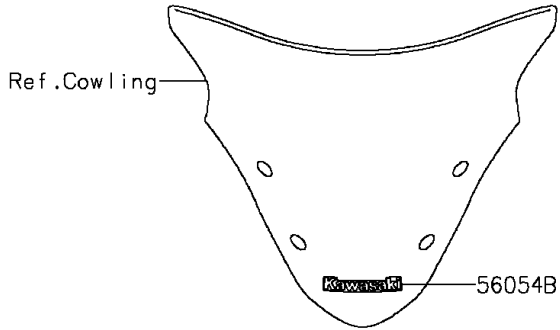

2016 NINJA® 650 ABS PARTS DIAGRAM

Decals(Gray)(FGF)

F2861K

2016 NINJA® 650 ABS PARTS LIST

Decals(Gray)(FGF)

ITEM NAME	PART NUMBER	QUANTITY
-----------	-------------	----------