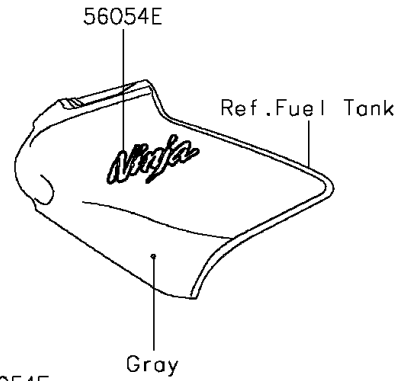

2016 NINJA® 650 ABS PARTS DIAGRAM

Decals(Gray)(FGF)

F2861K

2016 NINJA® 650 ABS PARTS LIST

Decals(Gray)(FGF)

ITEM NAME	PART NUMBER	QUANTITY
-----------	-------------	----------