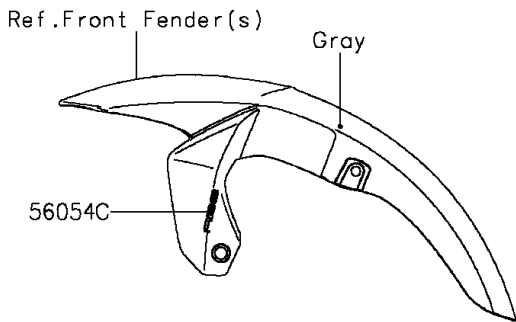

2016 NINJA® 650 ABS PARTS DIAGRAM

Decals(Gray)(FGF)

F2861K

2016 NINJA® 650 ABS PARTS LIST

Decals(Gray)(FGF)

ITEM NAME	PART NUMBER	QUANTITY
-----------	-------------	----------