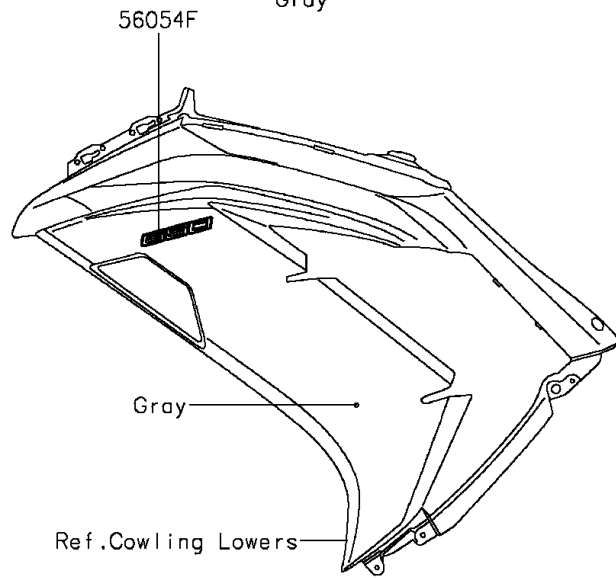

2016 NINJA® 650 ABS PARTS DIAGRAM

Decals(Gray)(FGF)

F2861K

2016 NINJA® 650 ABS PARTS LIST

Decals(Gray)(FGF)

ITEM NAME	PART NUMBER	QUANTITY
-----------	-------------	----------