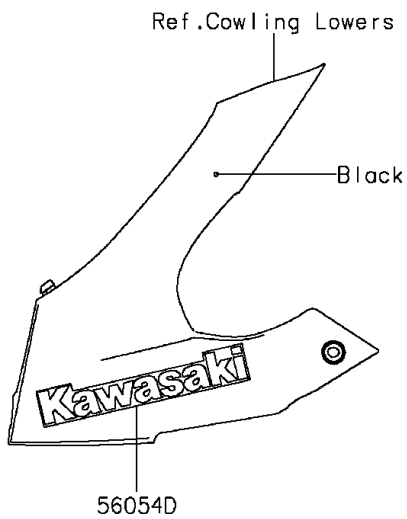

2016 NINJA® 650 ABS PARTS DIAGRAM

Decals(Gray)(FGF)

F2861K

2016 NINJA® 650 ABS PARTS LIST

Decals(Gray)(FGF)

ITEM NAME	PART NUMBER	QUANTITY
-----------	-------------	----------