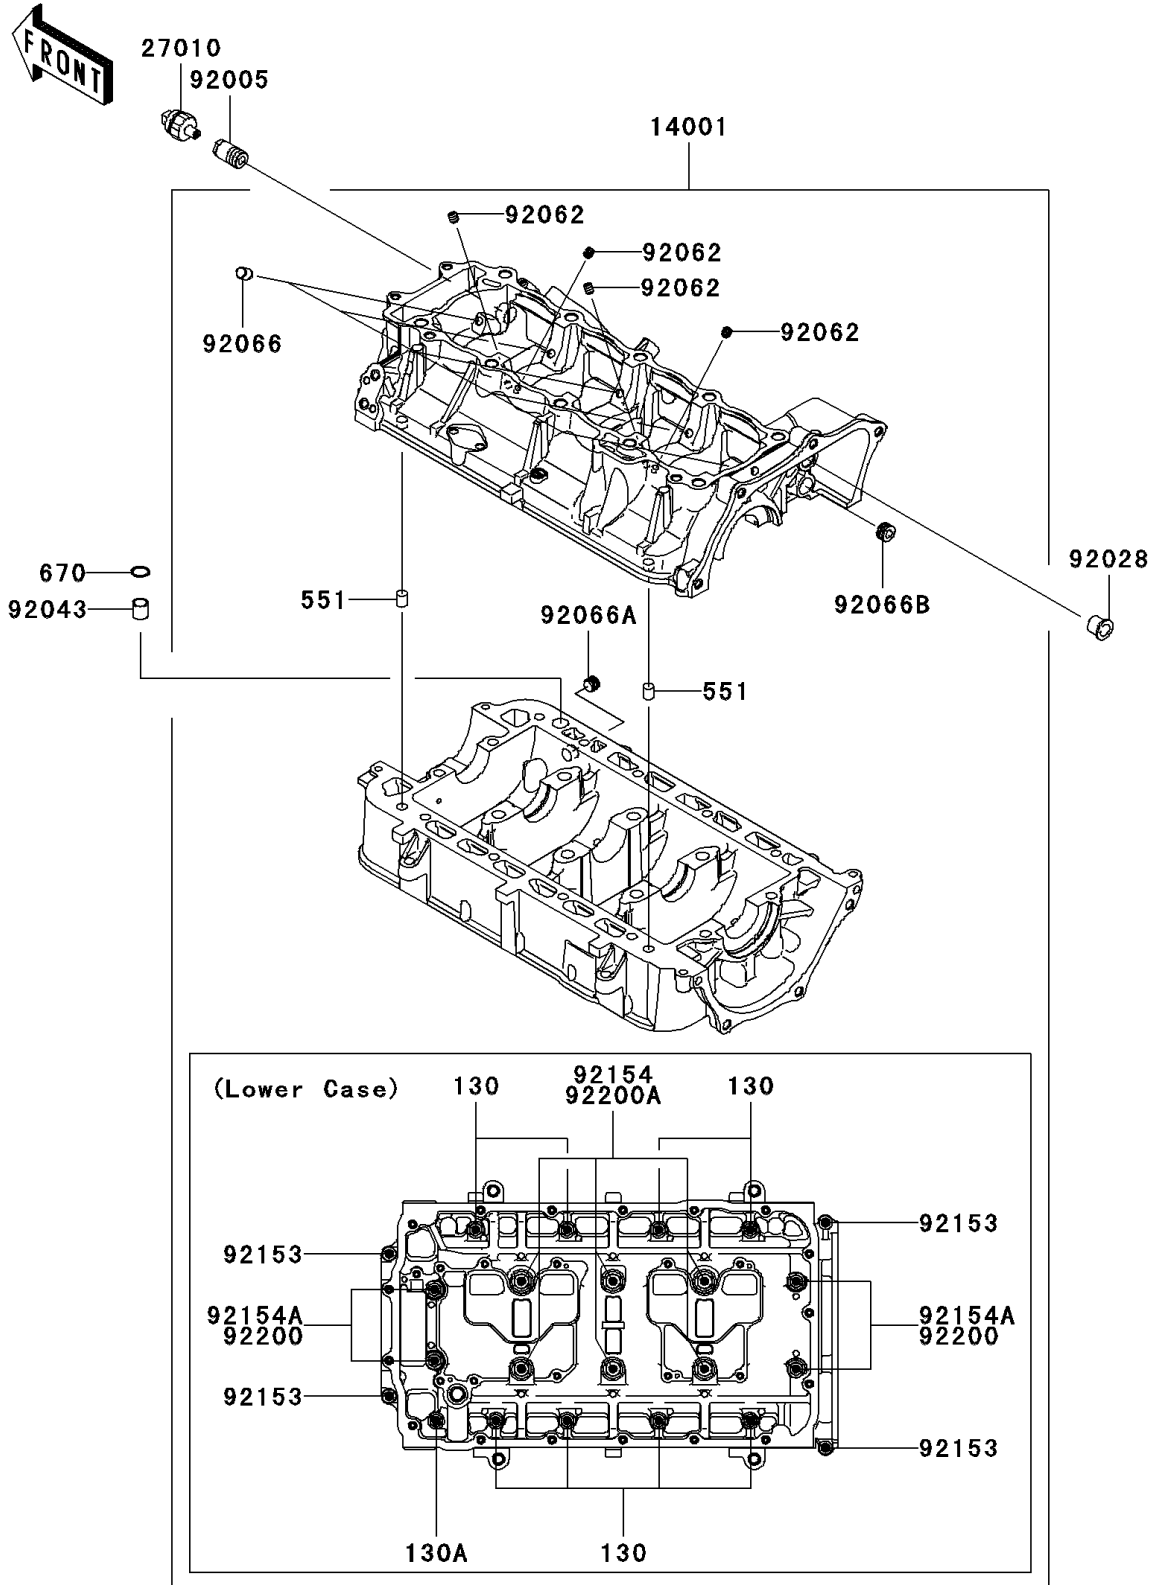

# 2012 JET SKI® Ultra® 300X PARTS DIAGRAM

Crankcase

E1411

### Crankcase

ITEM NAME	PART NUMBER	QUANTITY
BOLT-FLANGED,8X45 (Ref # 130)	130CD0845	8
BOLT-FLANGED,8X55 (Ref # 130A)	130CD0855	1
PIN-DOWEL (Ref # 551)	551R1012	2
O RING,14MM (Ref # 670)	670D2014	1
SET-CRANKCASE (Ref # 14001)	14001-0567	1
SWITCH,OIL PRESSURE (Ref # 27010)	27010-3786	1
FITTING (Ref # 92005)	92005-0714	1
BUSHING (Ref # 92028)	92028-3718	1
PIN,11.5X14X14 (Ref # 92043)	92043-1279	1
NOZZLE (Ref # 92062)	92062-0004	4
PLUG,OIL LINE,7.2X8 (Ref # 92066)	92066-1012	5
PLUG (Ref # 92066A)	92066-3778	1
PLUG (Ref # 92066B)	92066-3782	1
BOLT,6X30 (Ref # 92153)	92153-3707	4
BOLT (Ref # 92154)	92154-0719	6
BOLT (Ref # 92154A)	92154-0720	4
WASHER (Ref # 92200)	92200-0743	4
WASHER,11.5X20.5X1.6 (Ref # 92200A)	92200-0747	6