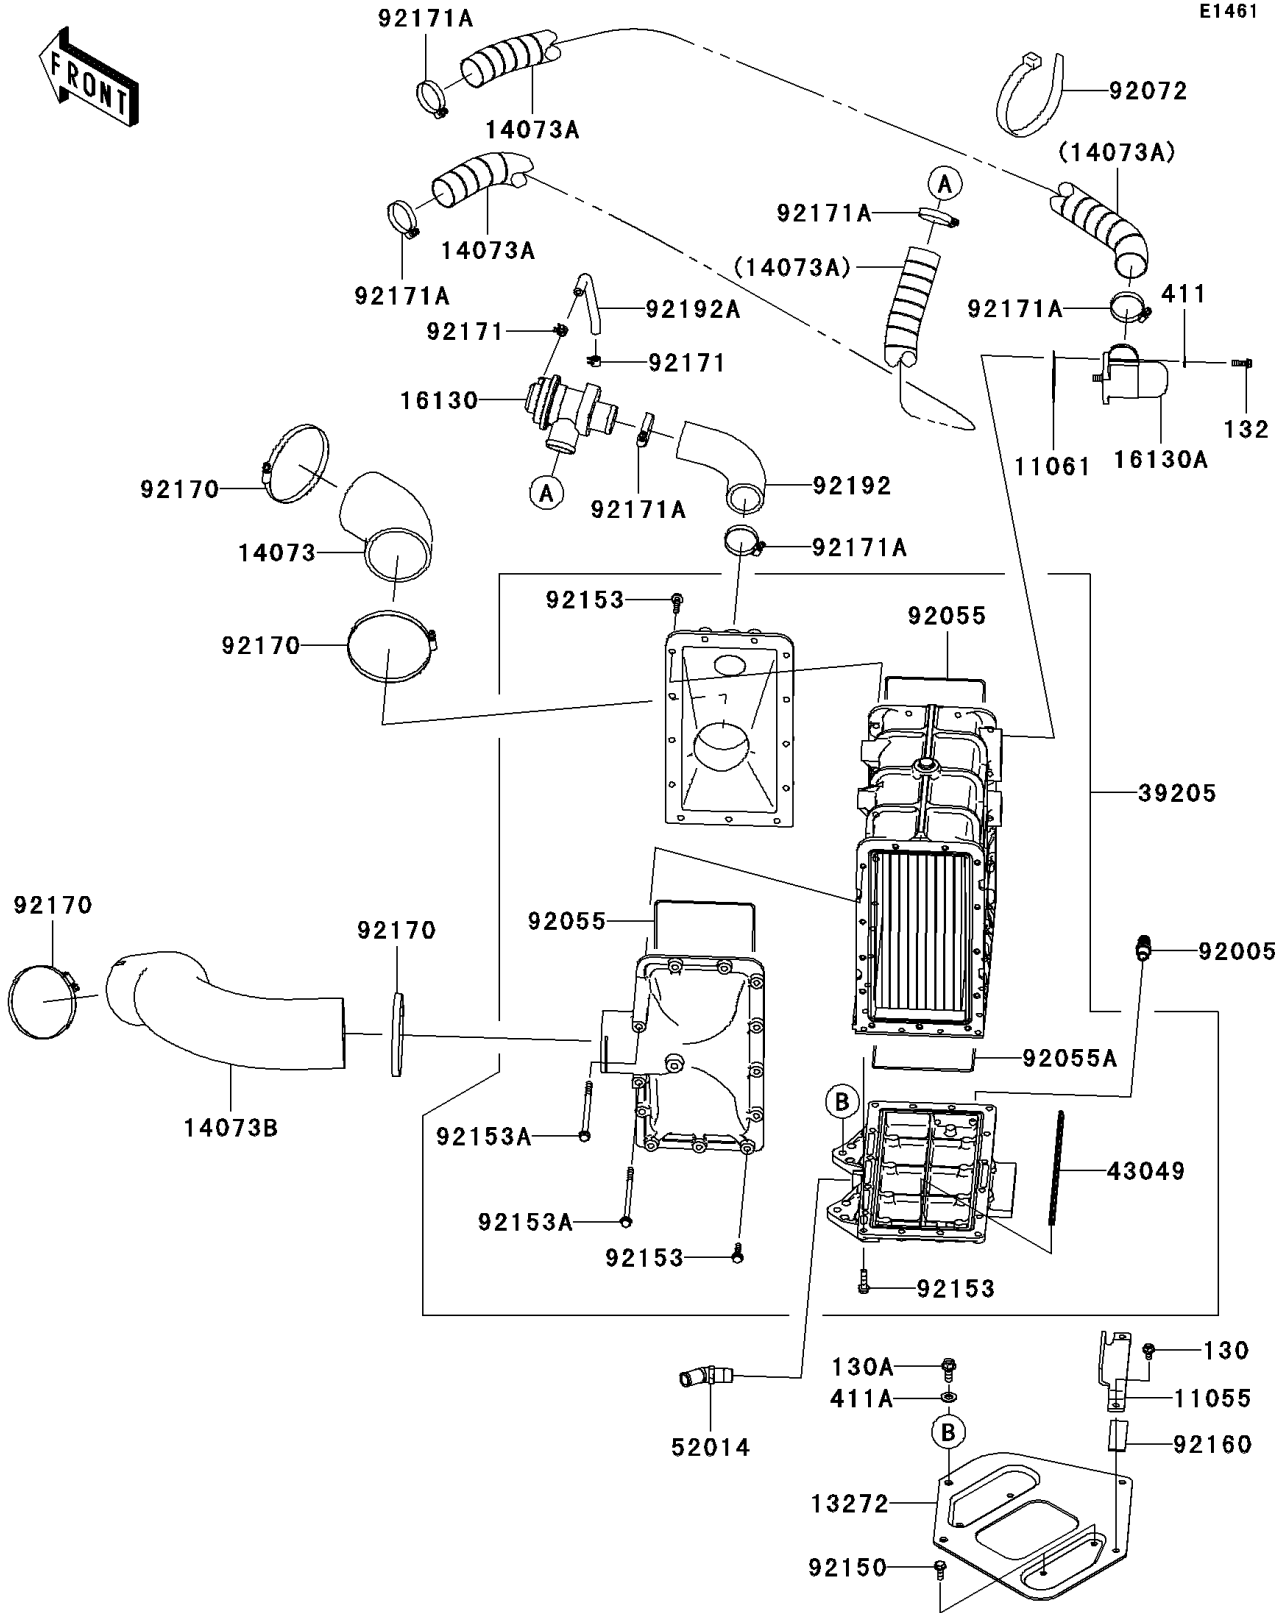

2011 JET SKI® Ultra® 300X PARTS DIAGRAM

Inter Cooler

E1461

2011 JET SKI® Ultra® 300X PARTS LIST

Inter Cooler

ITEM NAME	PART NUMBER	QUANTITY
BOLT-FLANGED,6X12 (Ref # 130)	130CD0612	2
BOLT-FLANGED,8X20 (Ref # 130A)	130CD0820	2
BOLT-FLANGED-SMALL,6X18 (Ref # 132)	132BD0618	2
WASHER-PLAIN,6MM (Ref # 411)	411S0600	2
WASHER-PLAIN,8MM (Ref # 411A)	411S0800	2
BRACKET (Ref # 11055)	11055-3714	1
GASKET (Ref # 11061)	11061-3765	1
PLATE (Ref # 13272)	13272-3721	1
DUCT,I/C-TH. (Ref # 14073)	14073-3823	1
DUCT,BYPASS VALVE-A/C (Ref # 14073A)	14073-3834	2
DUCT,S/C-I/C (Ref # 14073B)	14073-3839	1
VALVE-ASSY-RELIEF,AIR BYPASS (Ref # 16130)	16130-3703	1
VALVE-ASSY-RELIEF,BLOW OFF (Ref # 16130A)	16130-3707	1
HEAT EXCHANGER,INTER COOLER (Ref # 39205)	39205-3702	1
PACKING (Ref # 43049)	43049-3719	1
ELBOW (Ref # 52014)	52014-3714	1
FITTING (Ref # 92005)	92005-3714	1
RING-O (Ref # 92055)	92055-3779	2
RING-O (Ref # 92055A)	92055-3780	1
BAND,L=372.24 (Ref # 92072)	92072-3883	1
BOLT,6X18 (Ref # 92150)	92150-3729	4
BOLT,FLANGED,6X25 (Ref # 92153)	92153-3750	40
BOLT,FLANGED,6X110 (Ref # 92153A)	92153-3751	2
DAMPER (Ref # 92160)	92160-1075	1
CLAMP (Ref # 92170)	92170-3764	4
CLAMP (Ref # 92171)	92171-0720	2
CLAMP (Ref # 92171A)	92171-3725	6
TUBE,I/C-ABV (Ref # 92192)	92192-3784	1
TUBE,5.8X10.8X140 (Ref # 92192A)	92192-3846	1