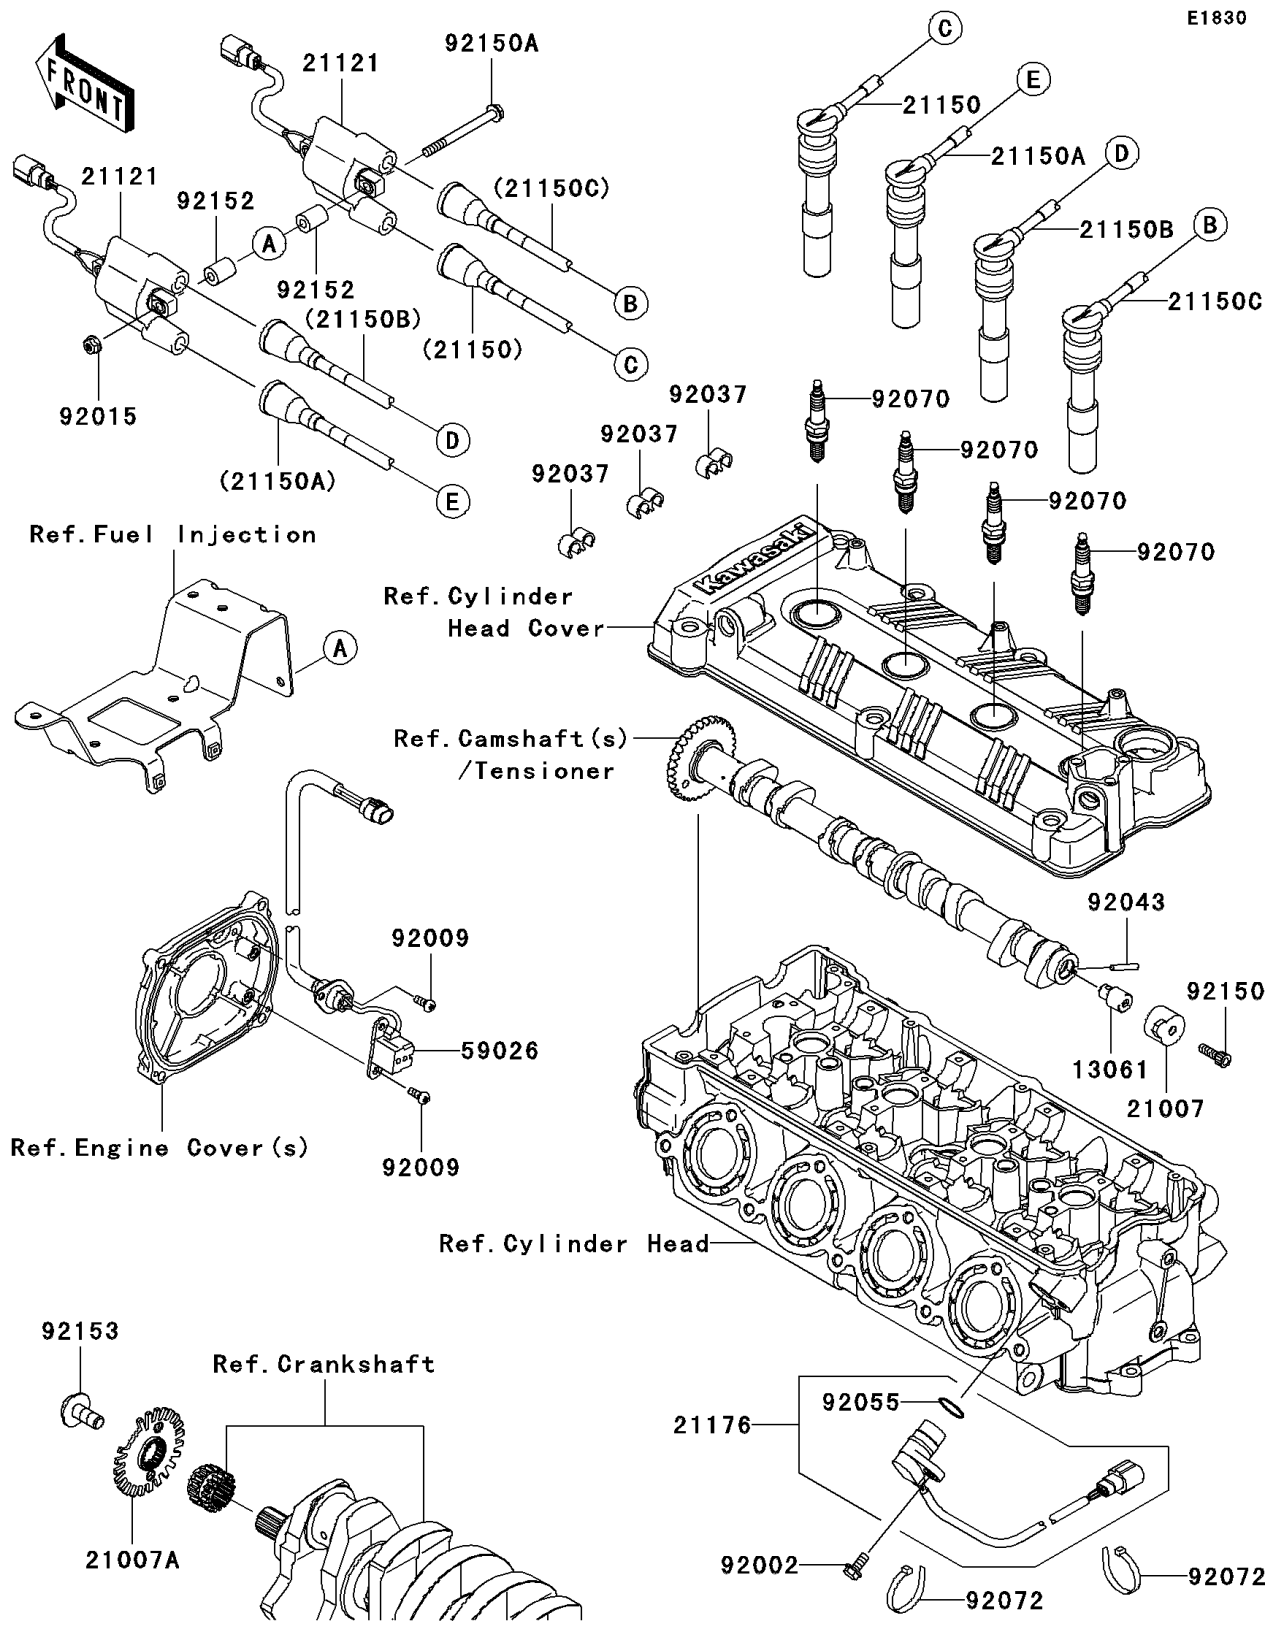

2011 JET SKI® Ultra® 300X PARTS DIAGRAM

Ignition System

E1830

2011 JET SKI® Ultra® 300X PARTS LIST

Ignition System

ITEM NAME	PART NUMBER	QUANTITY
BOSS,CAM SENSOR (Ref # 13061)	13061-1687	1
ROTOR,EX CAM (Ref # 21007)	21007-3742	1
ROTOR,EX CAM (Ref # 21007A)	21007-3747	1
COIL-IGNITION (Ref # 21121)	21121-3722	2
CORD-ASSY,#1,L=340 (Ref # 21150)	21150-3731	1
CORD-ASSY,#2,L=450 (Ref # 21150A)	21150-3732	1
CORD-ASSY,#3,L=540 (Ref # 21150B)	21150-3733	1
CORD-ASSY,#4,L=600 (Ref # 21150C)	21150-3734	1
SENSOR,CAM ANGLE (Ref # 21176)	21176-1077	1
COIL-PULSING (Ref # 59026)	59026-3702	1
BOLT,6X16 (Ref # 92002)	92002-3728	1
SCREW,5X12 (Ref # 92009)	92009-1296	4
NUT,6MM (Ref # 92015)	92015-3767	2
CLAMP,CORD (Ref # 92037)	92037-1603	3
PIN (Ref # 92043)	92043-1575	1
RING-O (Ref # 92055)	92055-1639	1
PLUG-SPARK,PMR9B(NGK) (Ref # 92070)	92070-3707	4
BAND,L=188.85 (Ref # 92072)	92072-0105	2
BOLT,6X18 (Ref # 92150)	92150-1645	1
BOLT,6X70 (Ref # 92150A)	92150-3753	2
COLLAR (Ref # 92152)	92152-3738	4
BOLT,FLANGED,8X23 (Ref # 92153)	92153-0549	1