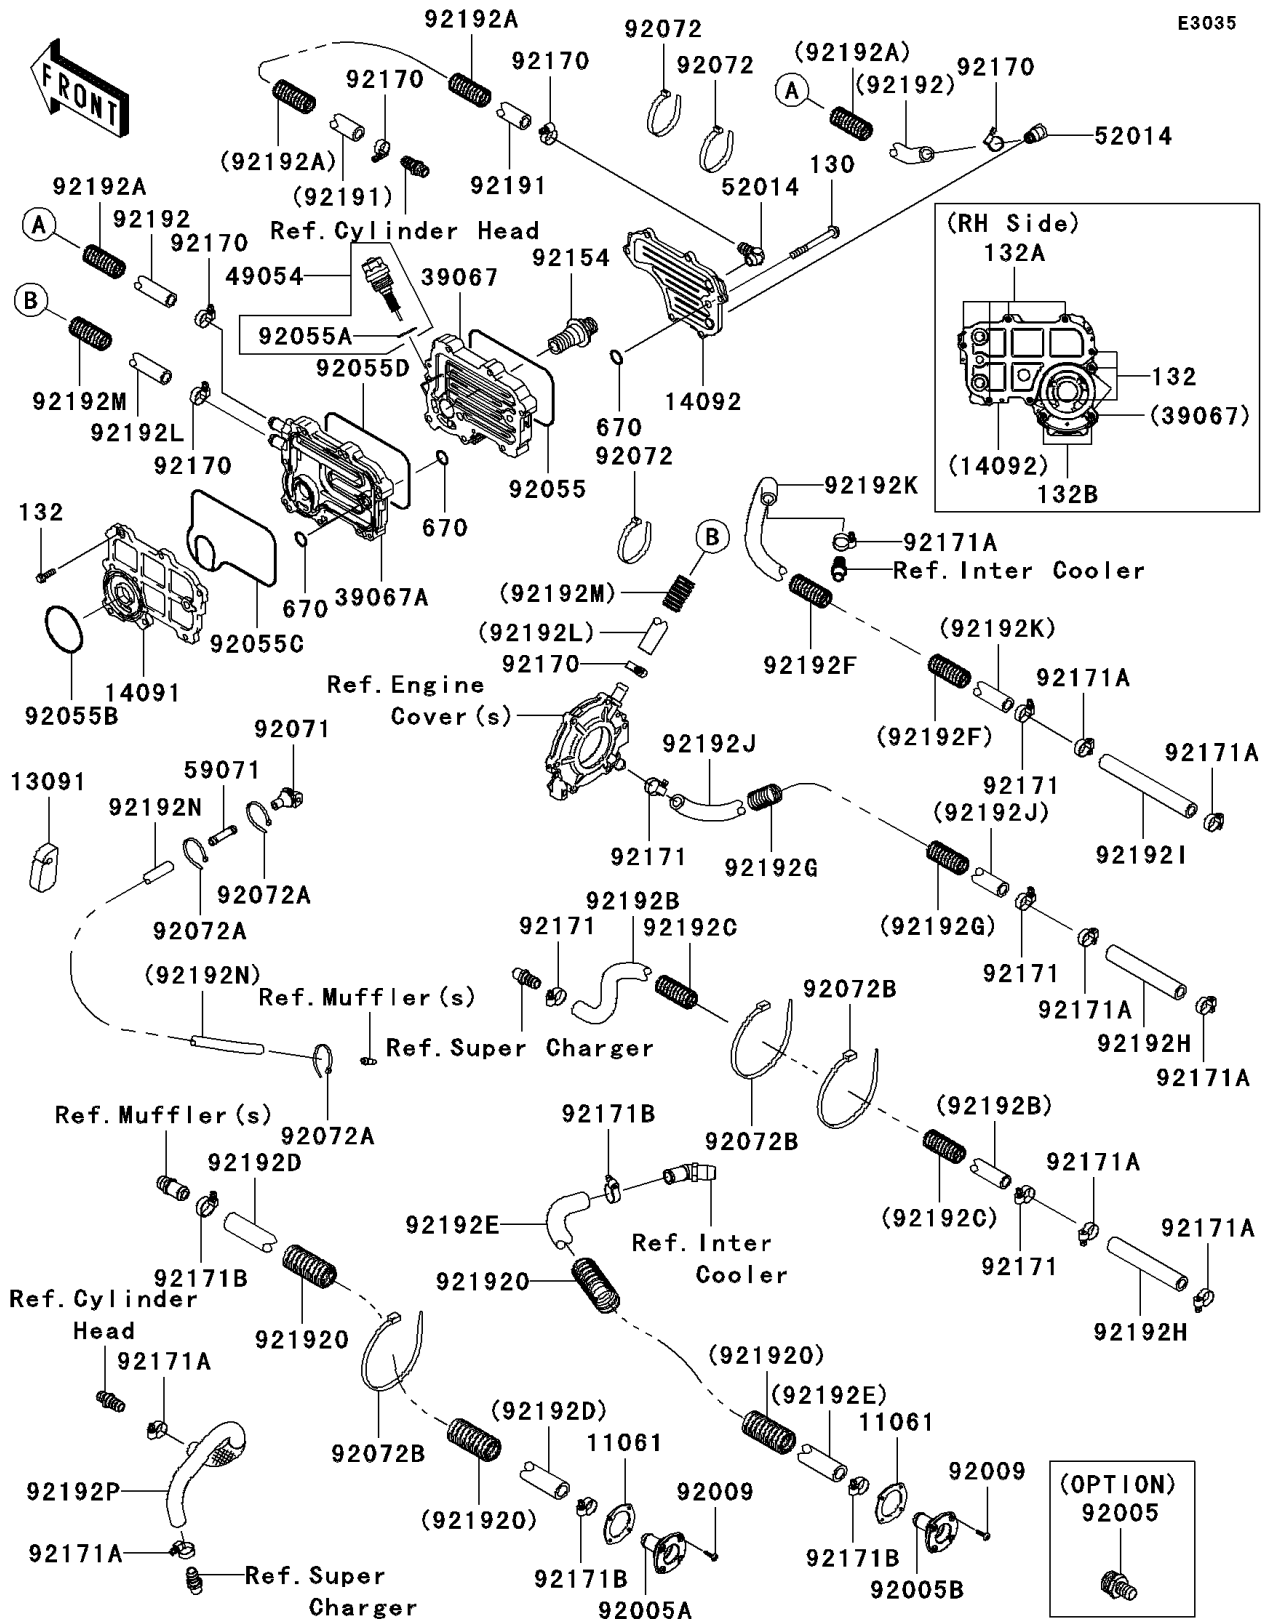

2012 JET SKI® Ultra® 300X PARTS DIAGRAM

Cooling

E3035