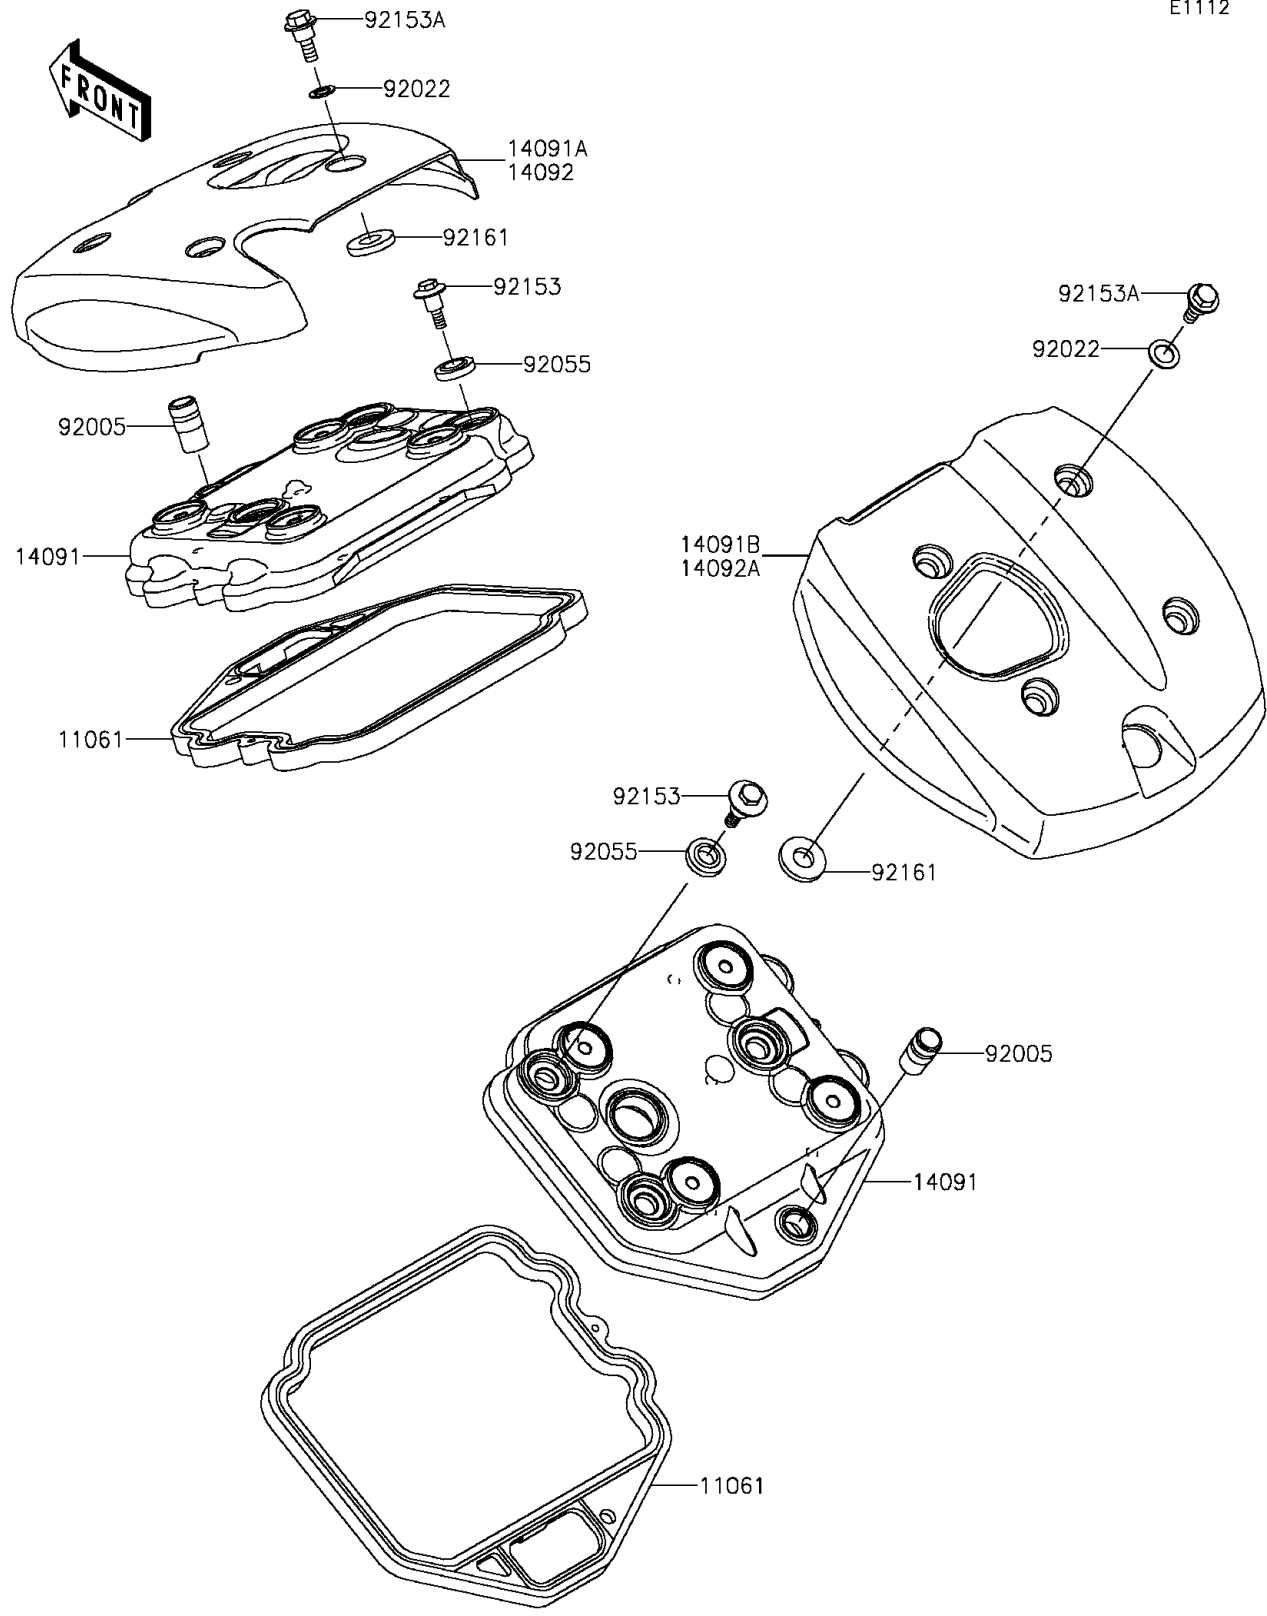

2014 Vulcan 900 Classic PARTS DIAGRAM

Cylinder Head Cover

E1112

2014 Vulcan 900 Classic PARTS LIST

Cylinder Head Cover

ITEM NAME	PART NUMBER	QUANTITY
GASKET,HEAD COVER (Ref # 11061)	11061-0261	2
COVER,HEAD (Ref # 14091)	14091-0506	2
COVER,TOP,FR (Ref # 14091A)	14091-0507	1
COVER,TOP,RR (Ref # 14091B)	14091-0508	1
FITTING (Ref # 92005)	92005-0052	2
WASHER,10.2X16X1 (Ref # 92022)	92022-1829	8
RING-O,HEAD COVER BOLT (Ref # 92055)	92055-1352	6
BOLT,HEAD COVER (Ref # 92153)	92153-0793	6
BOLT,FLANGED,6X19 (Ref # 92153A)	92153-1400	8
DAMPER (Ref # 92161)	92161-0366	8