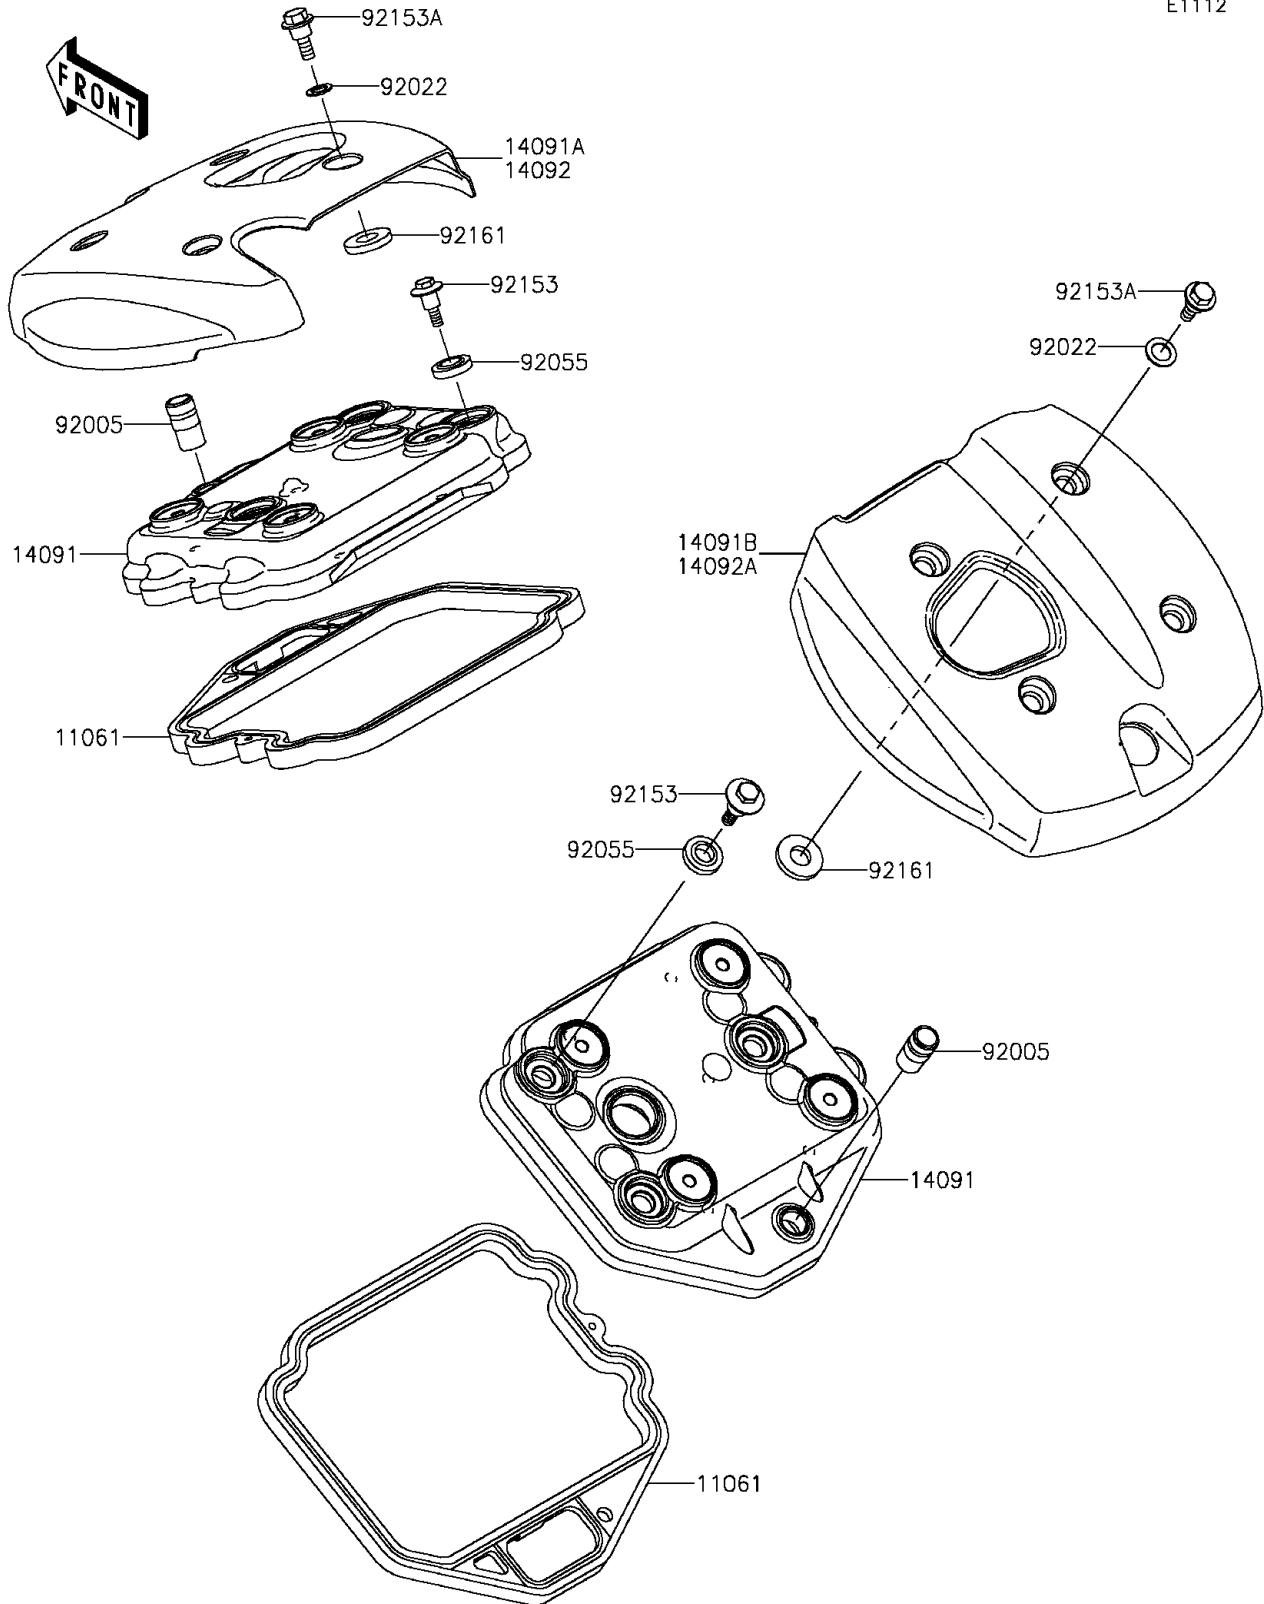

2015 VULCAN® 900 CLASSIC PARTS DIAGRAM

Cylinder Head Cover

E1112

2015 VULCAN® 900 CLASSIC PARTS LIST

Cylinder Head Cover

ITEM NAME	PART NUMBER	QUANTITY
-----------	-------------	----------