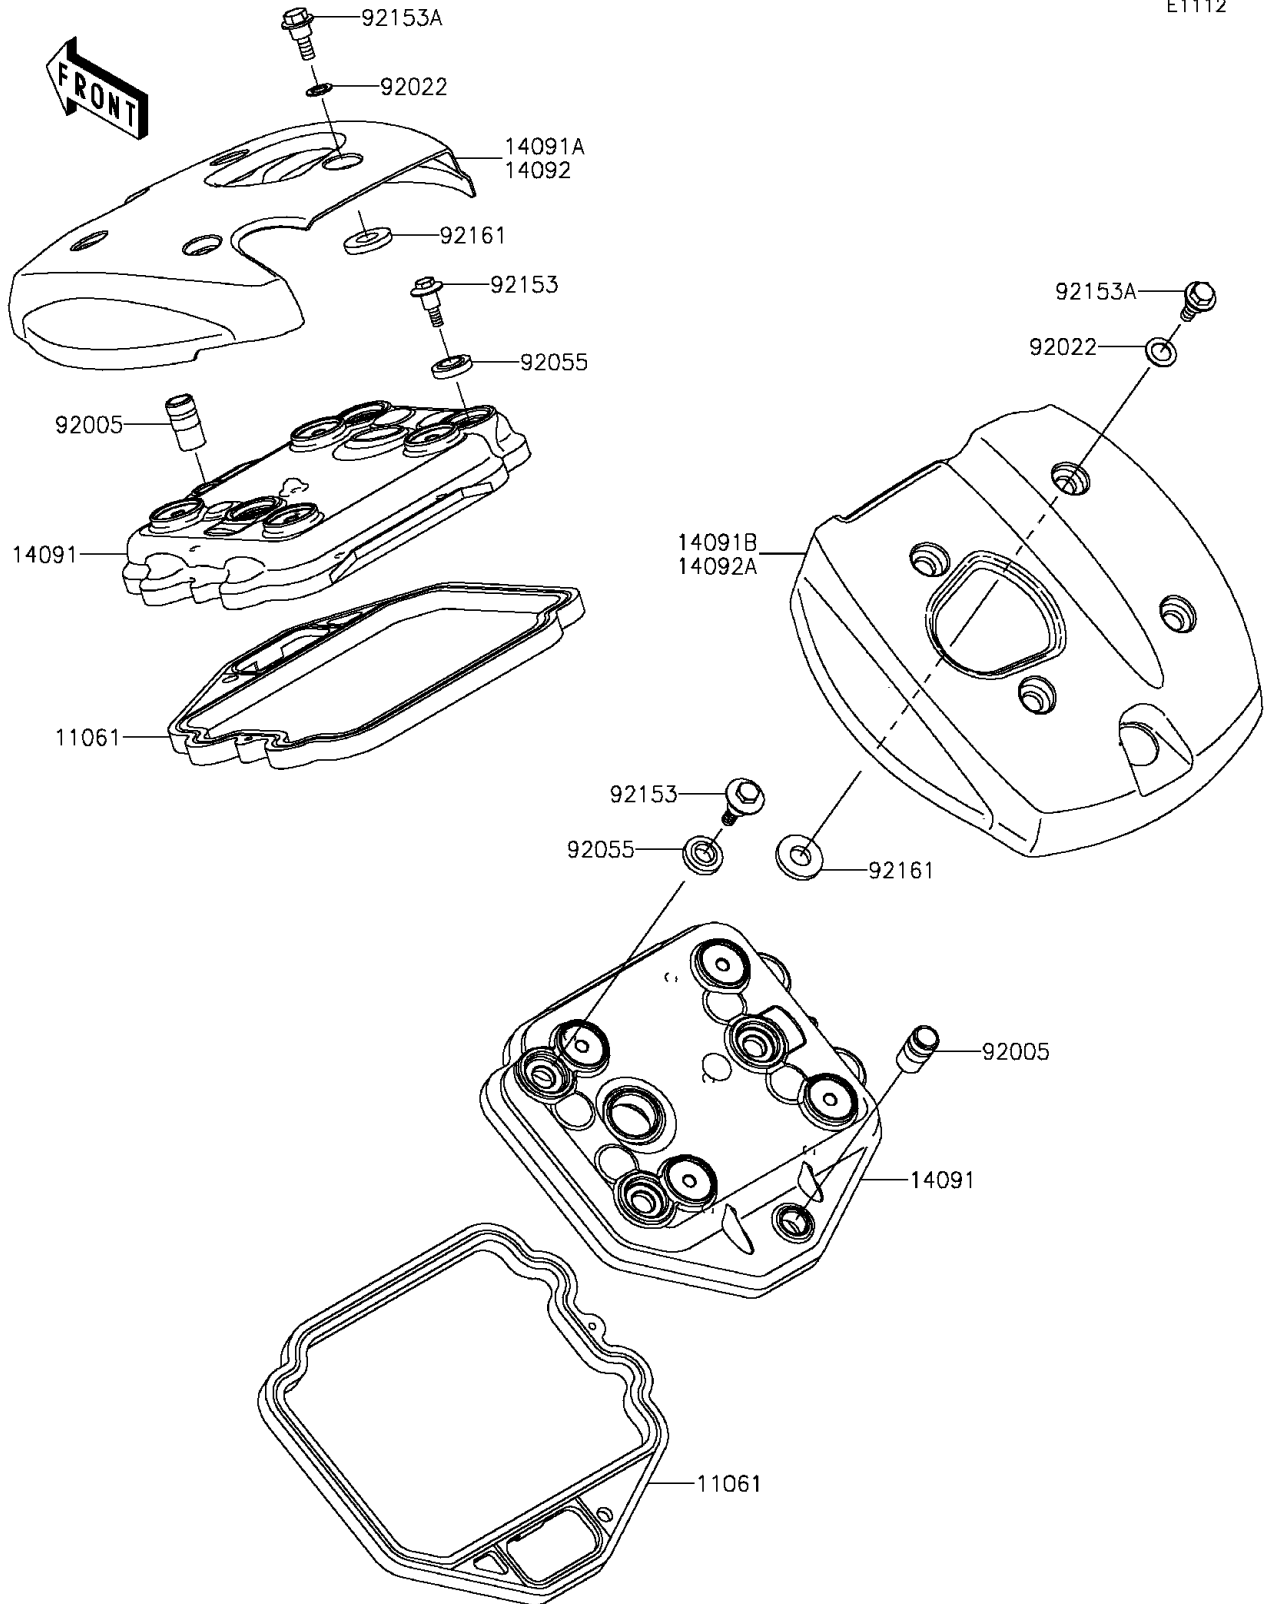

2016 VULCAN® 900 CLASSIC PARTS DIAGRAM

Cylinder Head Cover

E1112

2016 VULCAN® 900 CLASSIC PARTS LIST

Cylinder Head Cover

ITEM NAME	PART NUMBER	QUANTITY
-----------	-------------	----------