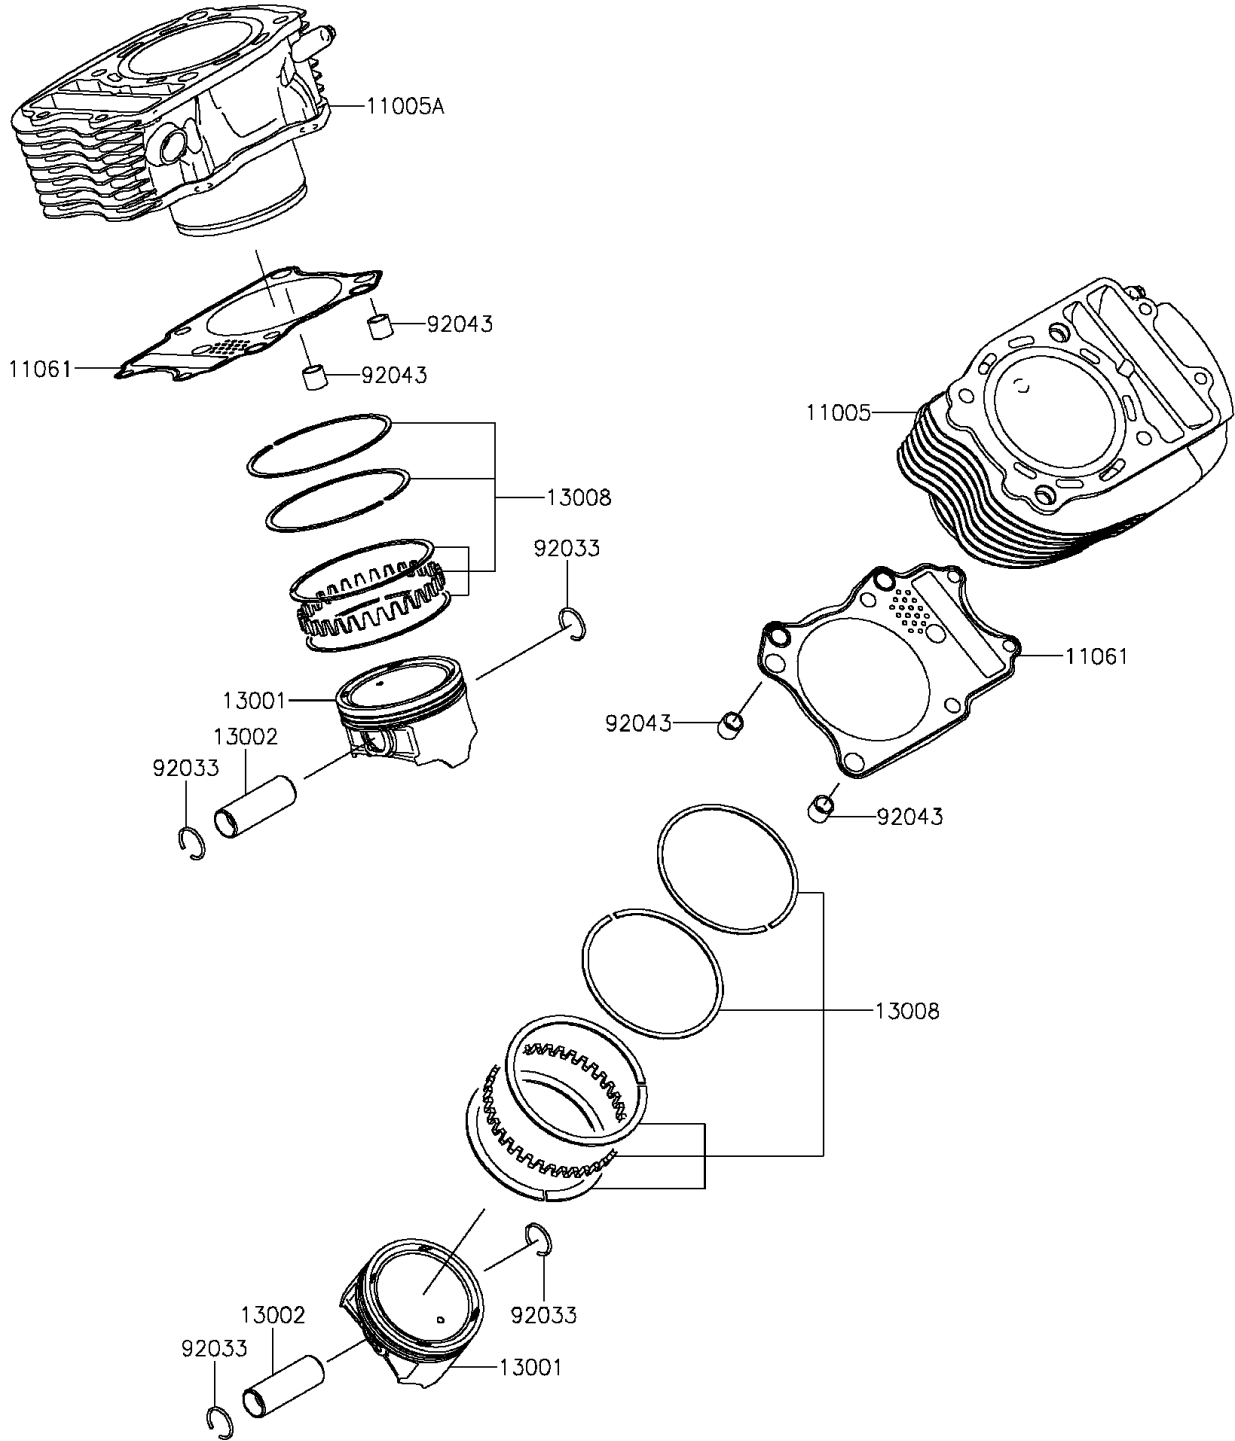

# 2014 Vulcan 900 Classic PARTS DIAGRAM

Cylinder/Piston(s)

E1120

## 2014 Vulcan 900 Classic PARTS LIST

Cylinder/Piston(s)

ITEM NAME	PART NUMBER	QUANTITY
CYLINDER-ENGINE,RR (Ref # 11005)	11005-0062	1
CYLINDER-ENGINE,FR (Ref # 11005A)	11005-0085	1
GASKET,CYLINDER BASE (Ref # 11061)	11061-0284	2
PISTON-ENGINE (Ref # 13001)	13001-0067	2
PIN-PISTON (Ref # 13002)	13002-0011	2
RING-SET-PISTON (Ref # 13008)	13008-0021	2
RING-SNAP (Ref # 92033)	92033-1188	4
PIN,11X14X12.3 (Ref # 92043)	92043-1266	4