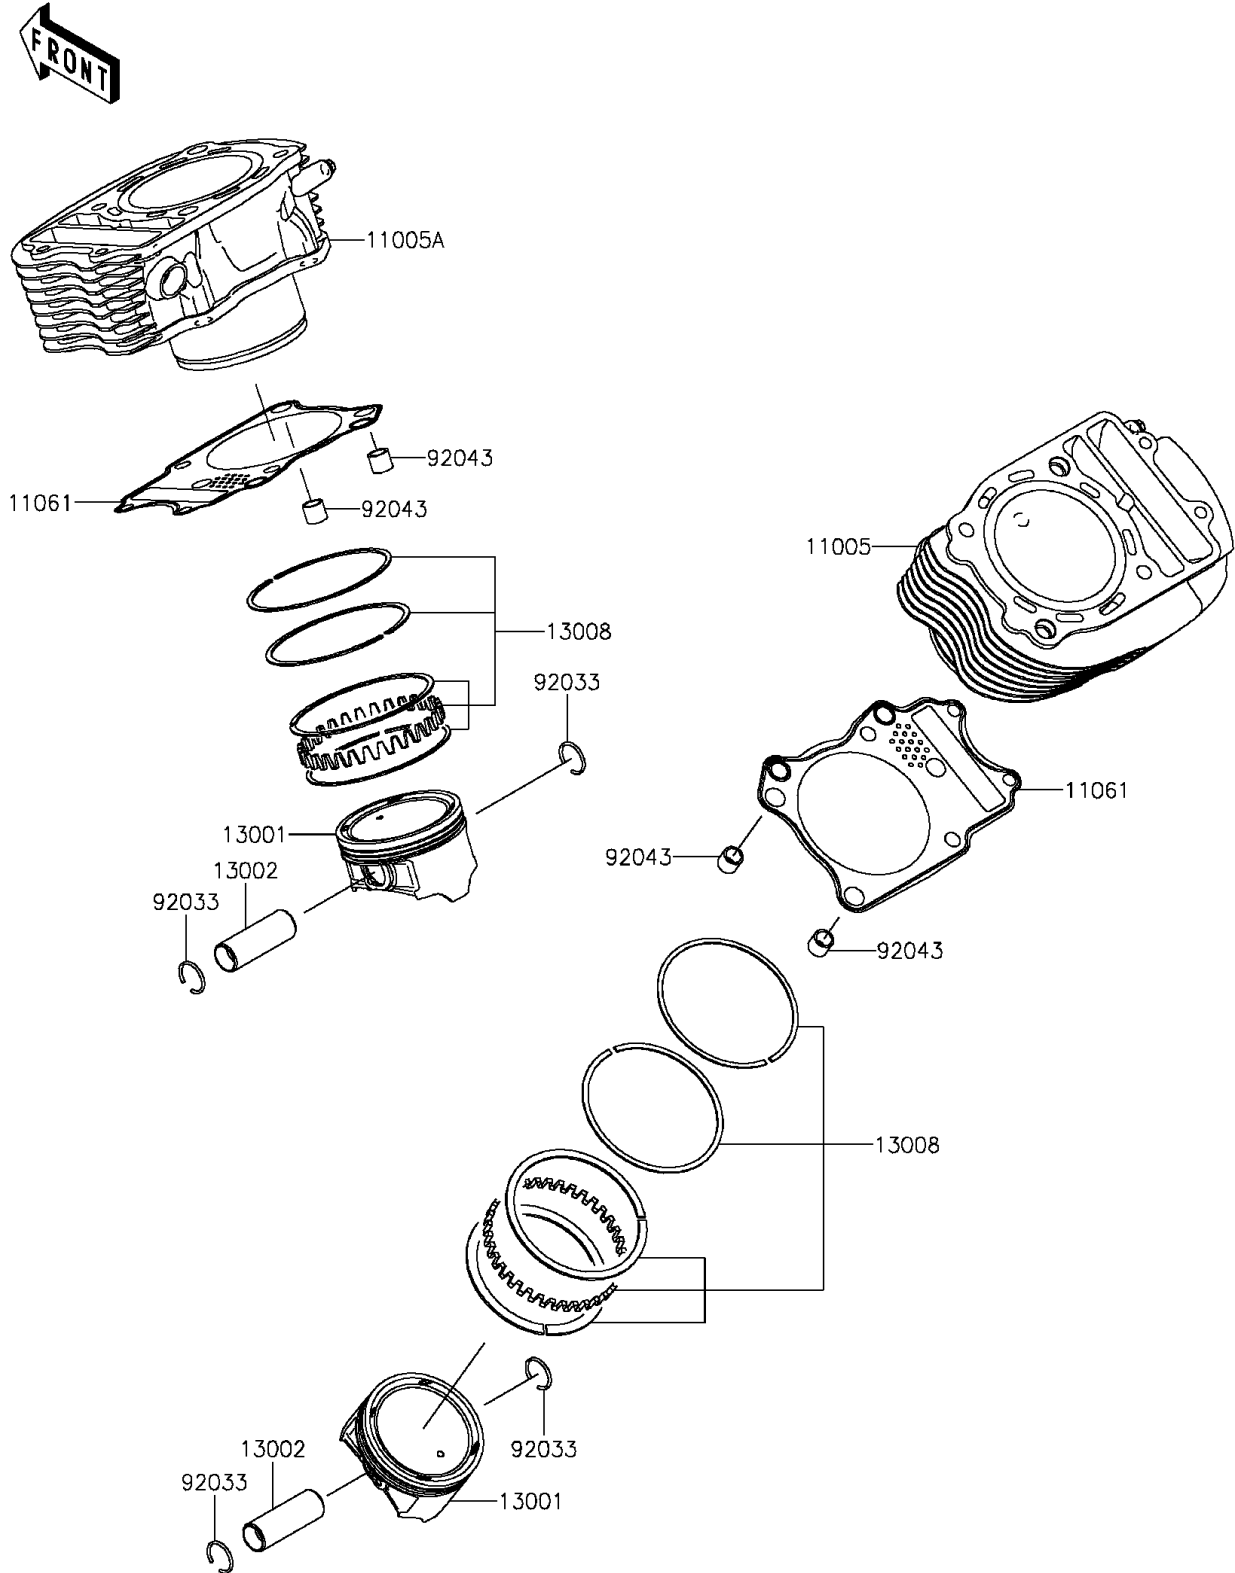

2014 Vulcan 900 Classic PARTS DIAGRAM

Cylinder/Piston(s)

E1120

2014 Vulcan 900 Classic PARTS LIST

Cylinder/Piston(s)

ITEM NAME	PART NUMBER	QUANTITY
CYLINDER-ENGINE,RR (Ref # 11005)	11005-0062	1
CYLINDER-ENGINE,FR (Ref # 11005A)	11005-0085	1
GASKET,CYLINDER BASE (Ref # 11061)	11061-0284	2
PISTON-ENGINE (Ref # 13001)	13001-0067	2
PIN-PISTON (Ref # 13002)	13002-0011	2
RING-SET-PISTON (Ref # 13008)	13008-0021	2
RING-SNAP (Ref # 92033)	92033-1188	4
PIN,11X14X12.3 (Ref # 92043)	92043-1266	4