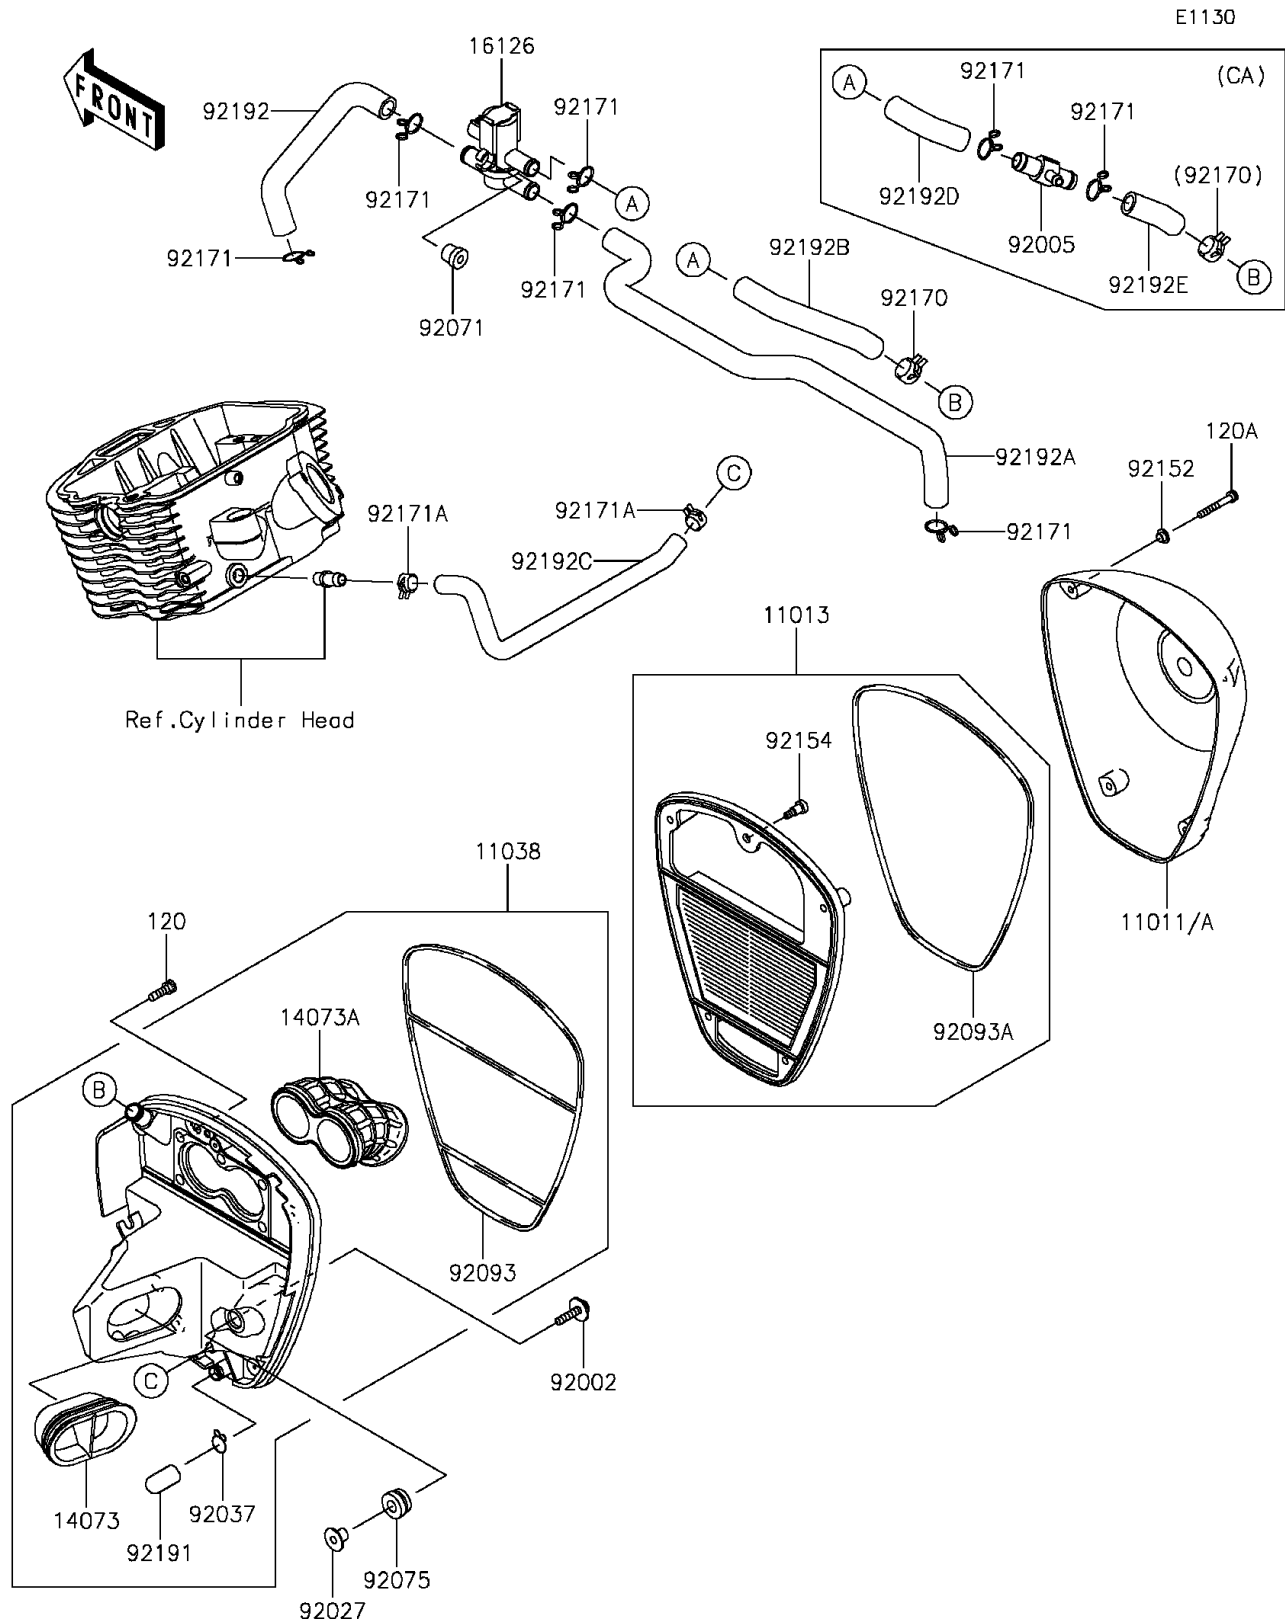

2014 Vulcan 900 Classic PARTS DIAGRAM

Air Cleaner

2014 Vulcan 900 Classic PARTS LIST

Air Cleaner

ITEM NAME	PART NUMBER	QUANTITY
BOLT-SOCKET,6X18 (Ref # 120)	120CA0618	5
BOLT-SOCKET,5X35 (Ref # 120A)	120CC0535	4
CASE-AIR FILTER (Ref # 11011)	11011-0080	1
ELEMENT-AIR FILTER (Ref # 11013)	11013-0015	1
CASE-ASSY-AIR FILTER (Ref # 11038)	11038-0015	1
DUCT,INTAKE (Ref # 14073)	14073-0103	1
DUCT,THROTTLE BODY (Ref # 14073A)	14073-0104	1
VALVE,AIR SWITCHING (Ref # 16126)	16126-1437	1
BOLT,6X25 (Ref # 92002)	92002-1135	2
COLLAR,L=12 (Ref # 92027)	92027-1062	2
CLAMP,14.5MM (Ref # 92037)	92037-1900	1
GROMMET (Ref # 92071)	92071-0026	1
DAMPER,RUBBER (Ref # 92075)	92075-1123	2
SEAL (Ref # 92093)	92093-0054	1
SEAL (Ref # 92093A)	92093-0057	1
COLLAR (Ref # 92152)	92152-0451	4
BOLT,SOCKET,5X16.5 (Ref # 92154)	92154-0120	1
CLAMP (Ref # 92170)	92170-1989	1
CLAMP (Ref # 92171)	92171-0790	5
CLAMP (Ref # 92171A)	92171-1441	2
TUBE (Ref # 92191)	92191-1704	1
TUBE,ASV-FR HEAD (Ref # 92192)	92192-0266	1
TUBE,ASV-RR HEAD (Ref # 92192A)	92192-0267	1
TUBE,A/C-ASV (Ref # 92192B)	92192-0268	1
TUBE,BLOWBY (Ref # 92192C)	92192-0269	1