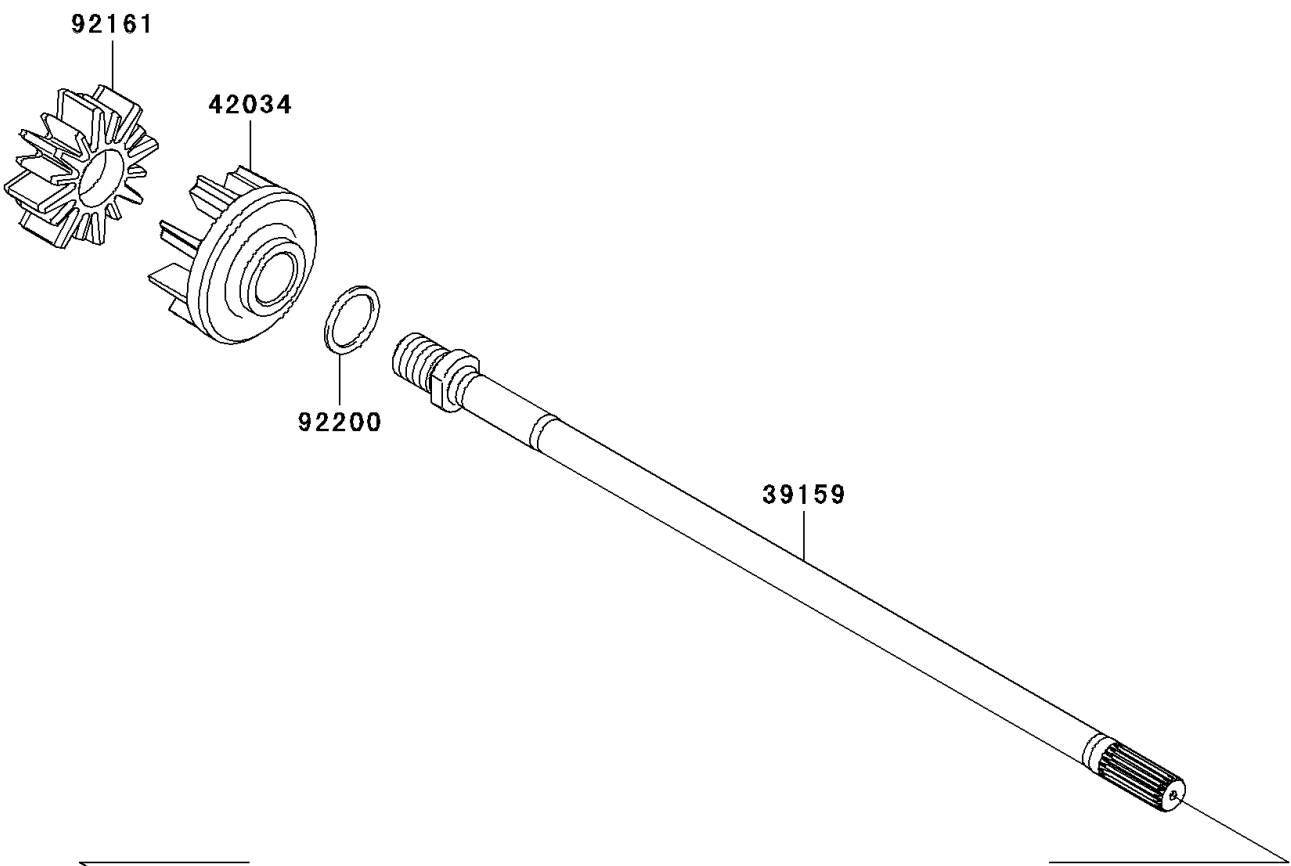

2011 JET SKI® Ultra® 300X PARTS DIAGRAM

Drive Shaft

E3134

2011 JET SKI® Ultra® 300X PARTS LIST

Drive Shaft

ITEM NAME	PART NUMBER	QUANTITY
BOLT-WS-SMALL,8X30 (Ref # 153)	153R0830	4
HOLDER (Ref # 13280)	13280-3756	1
SHAFT-DRIVE (Ref # 39159)	39159-3744	1
COUPLING (Ref # 42034)	42034-3720	1
WASHER,8.2X18X1.5 (Ref # 92022)	92022-1964	4
RING-SNAP,42MM (Ref # 92033)	92033-3713	1
BEARING-BALL,60042RD (Ref # 92045)	92045-0113	1
SEAL-OIL,S620426 (Ref # 92049)	92049-3707	2
SEAL-OIL,SCY20368 (Ref # 92050)	92050-502	1
SEAL-OIL,SC20367 (Ref # 92050A)	92050-503	1
DAMPER,COUPLING (Ref # 92161)	92161-3797	1
WASHER,30.5X38X2 (Ref # 92200)	92200-3809	1