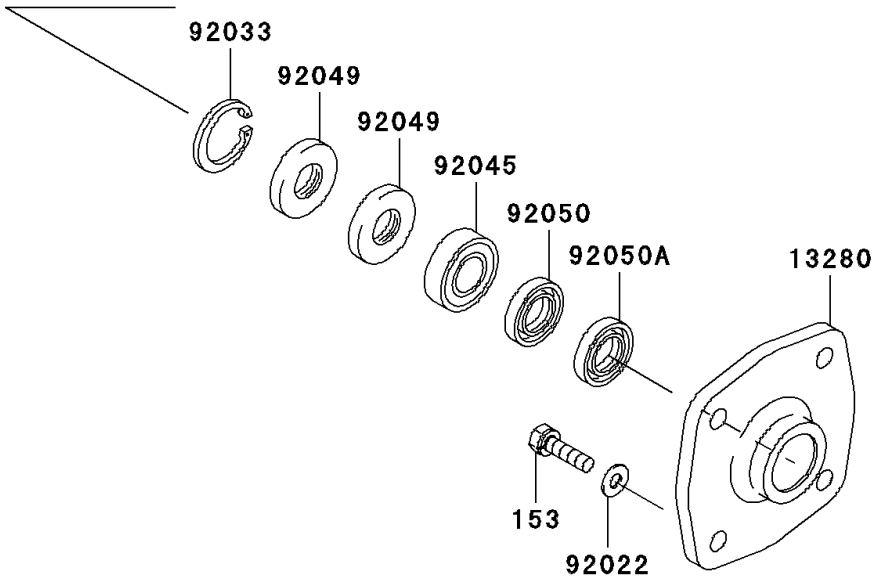

2011 JET SKI® Ultra® 300X PARTS DIAGRAM

Drive Shaft

E3134

2011 JET SKI® Ultra® 300X PARTS LIST

Drive Shaft

ITEM NAME	PART NUMBER	QUANTITY
BOLT-WS-SMALL,8X30 (Ref # 153)	153R0830	4
HOLDER (Ref # 13280)	13280-3756	1
SHAFT-DRIVE (Ref # 39159)	39159-3744	1
COUPLING (Ref # 42034)	42034-3720	1
WASHER,8.2X18X1.5 (Ref # 92022)	92022-1964	4
RING-SNAP,42MM (Ref # 92033)	92033-3713	1
BEARING-BALL,60042RD (Ref # 92045)	92045-0113	1
SEAL-OIL,S620426 (Ref # 92049)	92049-3707	2
SEAL-OIL,SCY20368 (Ref # 92050)	92050-502	1
SEAL-OIL,SC20367 (Ref # 92050A)	92050-503	1
DAMPER,COUPLING (Ref # 92161)	92161-3797	1
WASHER,30.5X38X2 (Ref # 92200)	92200-3809	1