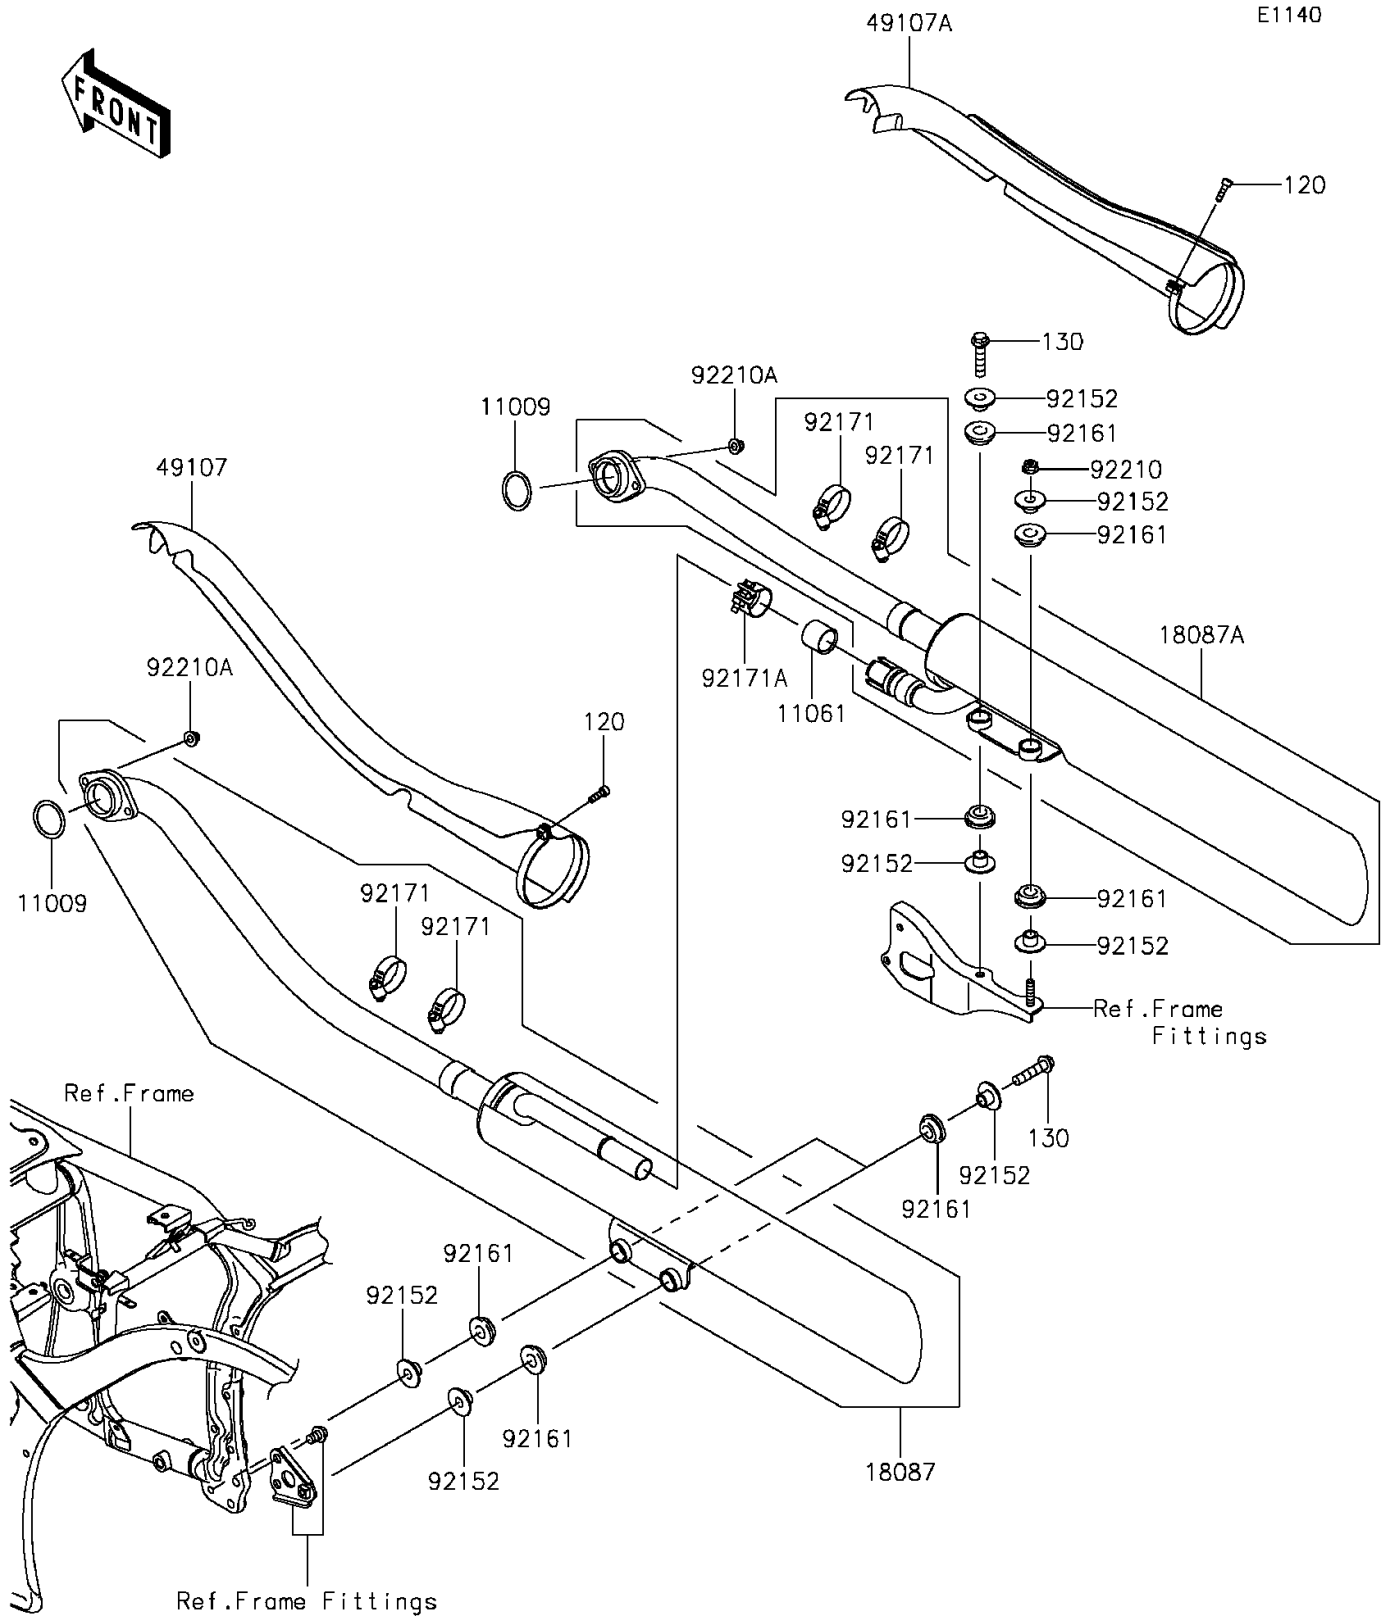

2014 Vulcan 900 Classic PARTS DIAGRAM

Muffler(s)

2014 Vulcan 900 Classic PARTS LIST

Muffler(s)

ITEM NAME	PART NUMBER	QUANTITY
BOLT-SOCKET,6X20 (Ref # 120)	120CC0620	2
BOLT-FLANGED,8X35 (Ref # 130)	130BB0835	3
GASKET,EXHAUST PIPE HOLDER (Ref # 11009)	11009-1856	2
GASKET,MUFFLER JOINT (Ref # 11061)	11061-0207	1
MUFFLER,FR (Ref # 18087)	18087-0281	1
MUFFLER,RR (Ref # 18087A)	18087-0282	1
COVER-EXHAUST PIPE,FR (Ref # 49107)	49107-0087	1
COVER-EXHAUST PIPE,RR (Ref # 49107A)	49107-0106	1
COLLAR,8.8X12X10.6 (Ref # 92152)	92152-0082	8
DAMPER (Ref # 92161)	92161-0135	8
CLAMP (Ref # 92171)	92171-0059	4
CLAMP (Ref # 92171A)	92171-0593	1
NUT,FLANGED,8MM (Ref # 92210)	92210-0004	1
NUT,CAP,8MM (Ref # 92210A)	92210-1132	4