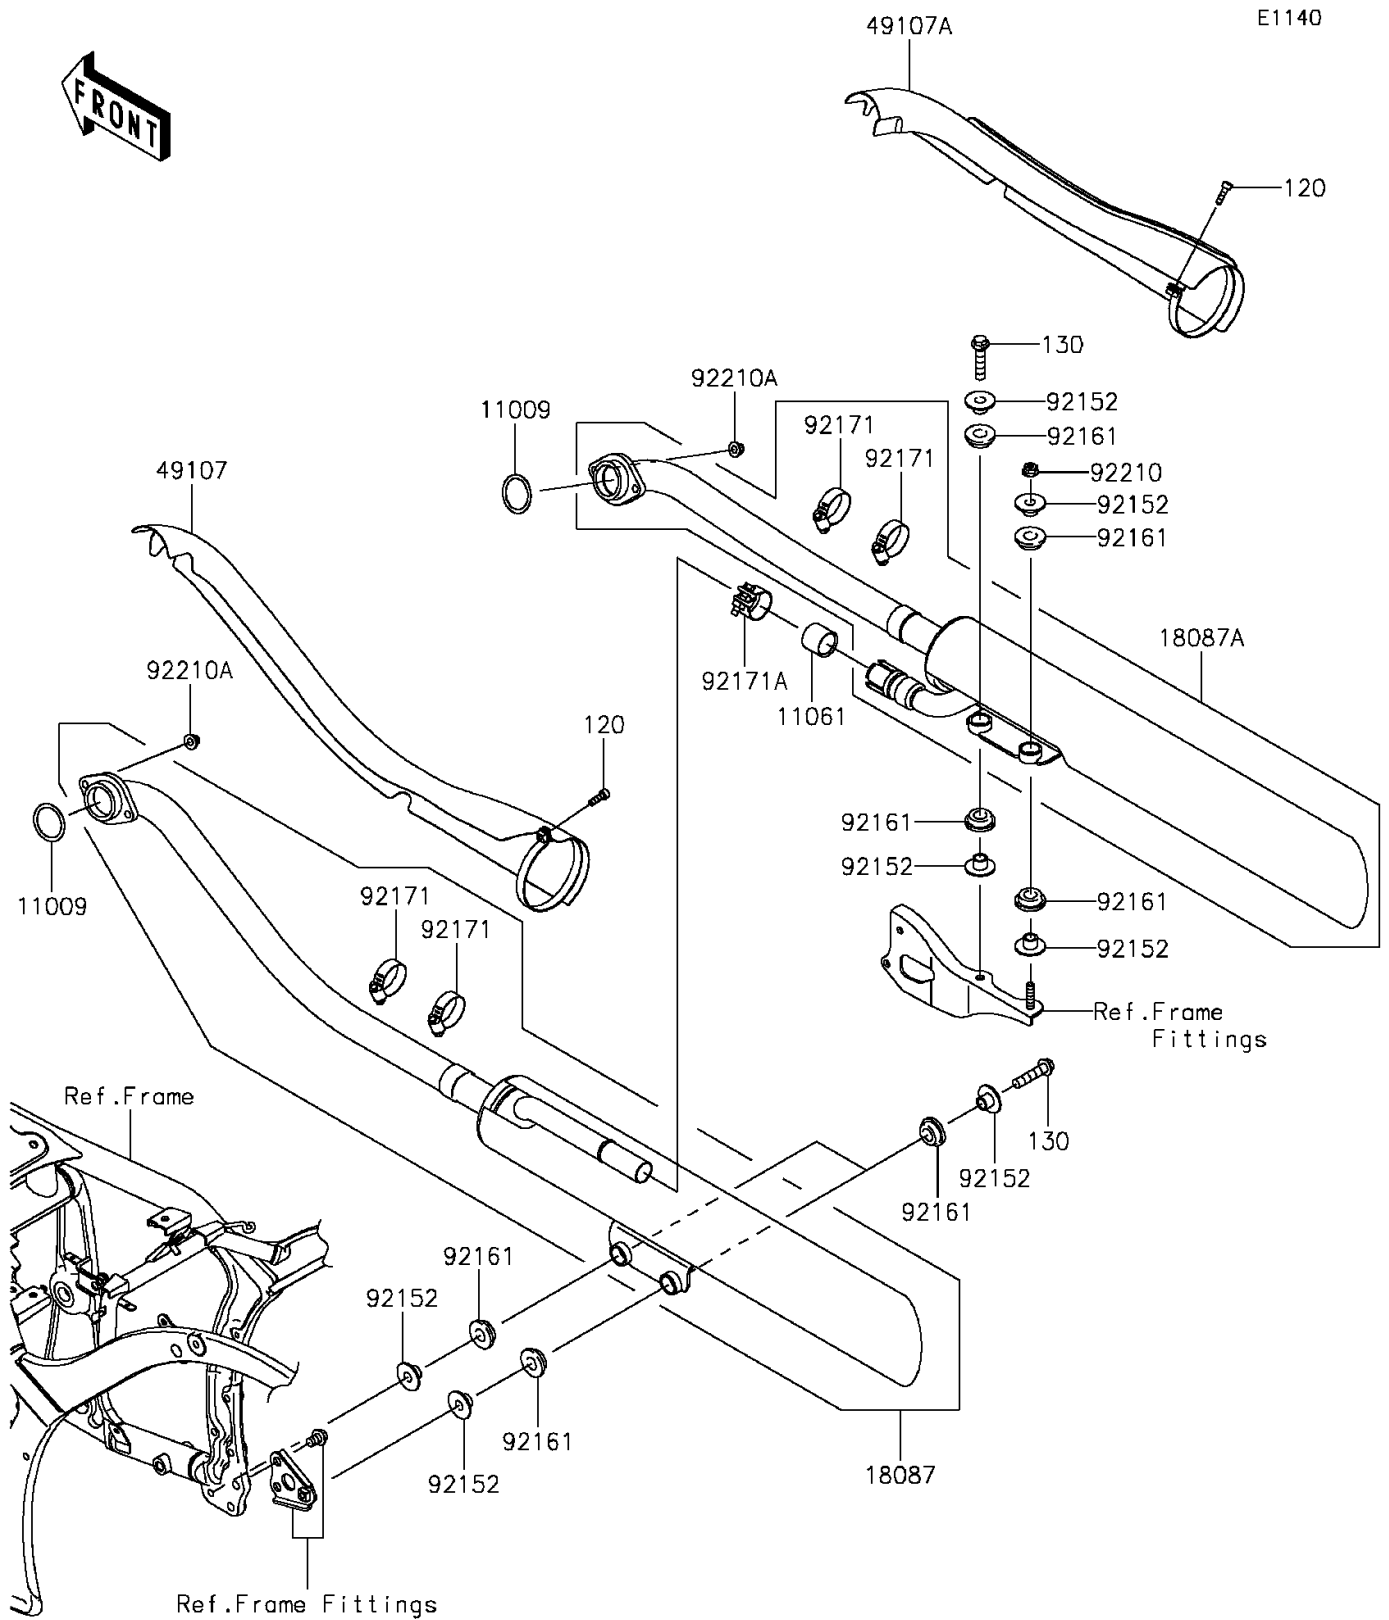

2014 Vulcan 900 Classic PARTS DIAGRAM

Muffler(s)

2014 Vulcan 900 Classic PARTS LIST

Muffler(s)

| ITEM NAME | PART NUMBER | QUANTITY |
|--|-------------|----------|
| BOLT-SOCKET,6X20 (Ref # 120) | 120CC0620 | 2 |
| BOLT-FLANGED,8X35 (Ref # 130) | 130BB0835 | 3 |
| GASKET,EXHAUST PIPE HOLDER (Ref # 11009) | 11009-1856 | 2 |
| GASKET,MUFFLER JOINT (Ref # 11061) | 11061-0207 | 1 |
| MUFFLER,FR (Ref # 18087) | 18087-0281 | 1 |
| MUFFLER,RR (Ref # 18087A) | 18087-0282 | 1 |
| COVER-EXHAUST PIPE,FR (Ref # 49107) | 49107-0087 | 1 |
| COVER-EXHAUST PIPE,RR (Ref # 49107A) | 49107-0106 | 1 |
| COLLAR,8.8X12X10.6 (Ref # 92152) | 92152-0082 | 8 |
| DAMPER (Ref # 92161) | 92161-0135 | 8 |
| CLAMP (Ref # 92171) | 92171-0059 | 4 |
| CLAMP (Ref # 92171A) | 92171-0593 | 1 |
| NUT,FLANGED,8MM (Ref # 92210) | 92210-0004 | 1 |
| NUT,CAP,8MM (Ref # 92210A) | 92210-1132 | 4 |