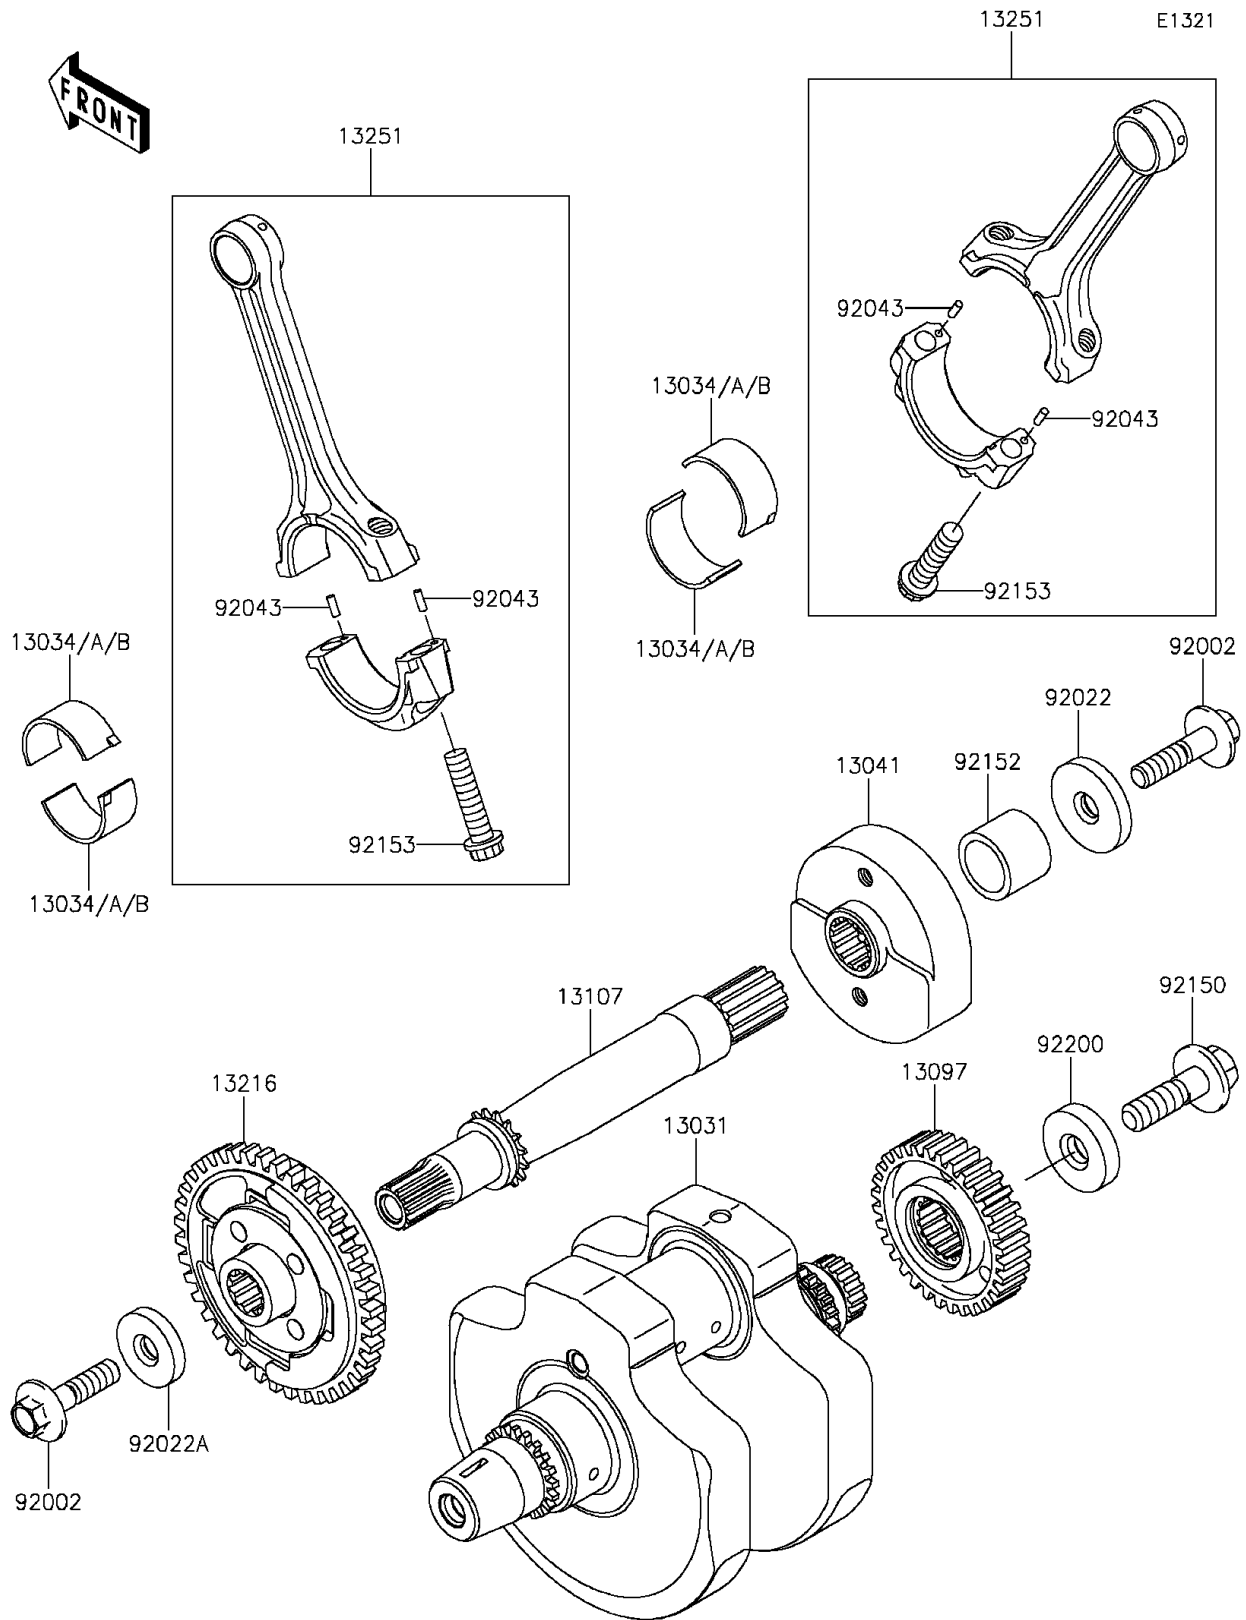

2014 Vulcan 900 Classic PARTS DIAGRAM

Crankshaft

2014 Vulcan 900 Classic PARTS LIST

Crankshaft

ITEM NAME	PART NUMBER	QUANTITY
CRANKSHAFT-COMP (Ref # 13031)	13031-0058	1
METAL,CONNECTING ROD,BLUE (Ref # 13034)	13034-1057	AR
METAL,CONNECTING ROD,BLACK (Ref # 13034A)	13034-1058	AR
METAL,CONNECTING ROD,BROWN (Ref # 13034B)	13034-1059	AR
BALANCER,RH (Ref # 13041)	13041-0009	1
GEAR-PRIMARY SPUR,38T (Ref # 13097)	13097-0050	1
SHAFT,BALANCER (Ref # 13107)	13107-0115	1
GEAR-COMP,BALANCER,LH (Ref # 13216)	13216-0016	1
ROD-ASSY-CONNECTING,J (Ref # 13251)	13251-0016-JJ	2
BOLT,FLANGED,10X40 (Ref # 92002)	92002-1296	2
WASHER,10X40X6 (Ref # 92022)	92022-1905	1
WASHER,10X33X6 (Ref # 92022A)	92022-1906	1
PIN,3X8.5 (Ref # 92043)	92043-0033	4
BOLT,12X40 (Ref # 92150)	92150-1717	1
COLLAR,23X30X23 (Ref # 92152)	92152-0358	1
BOLT,CON-ROD,9X38 (Ref # 92153)	92153-1330	4
WASHER,12X36X8 (Ref # 92200)	92200-1249	1