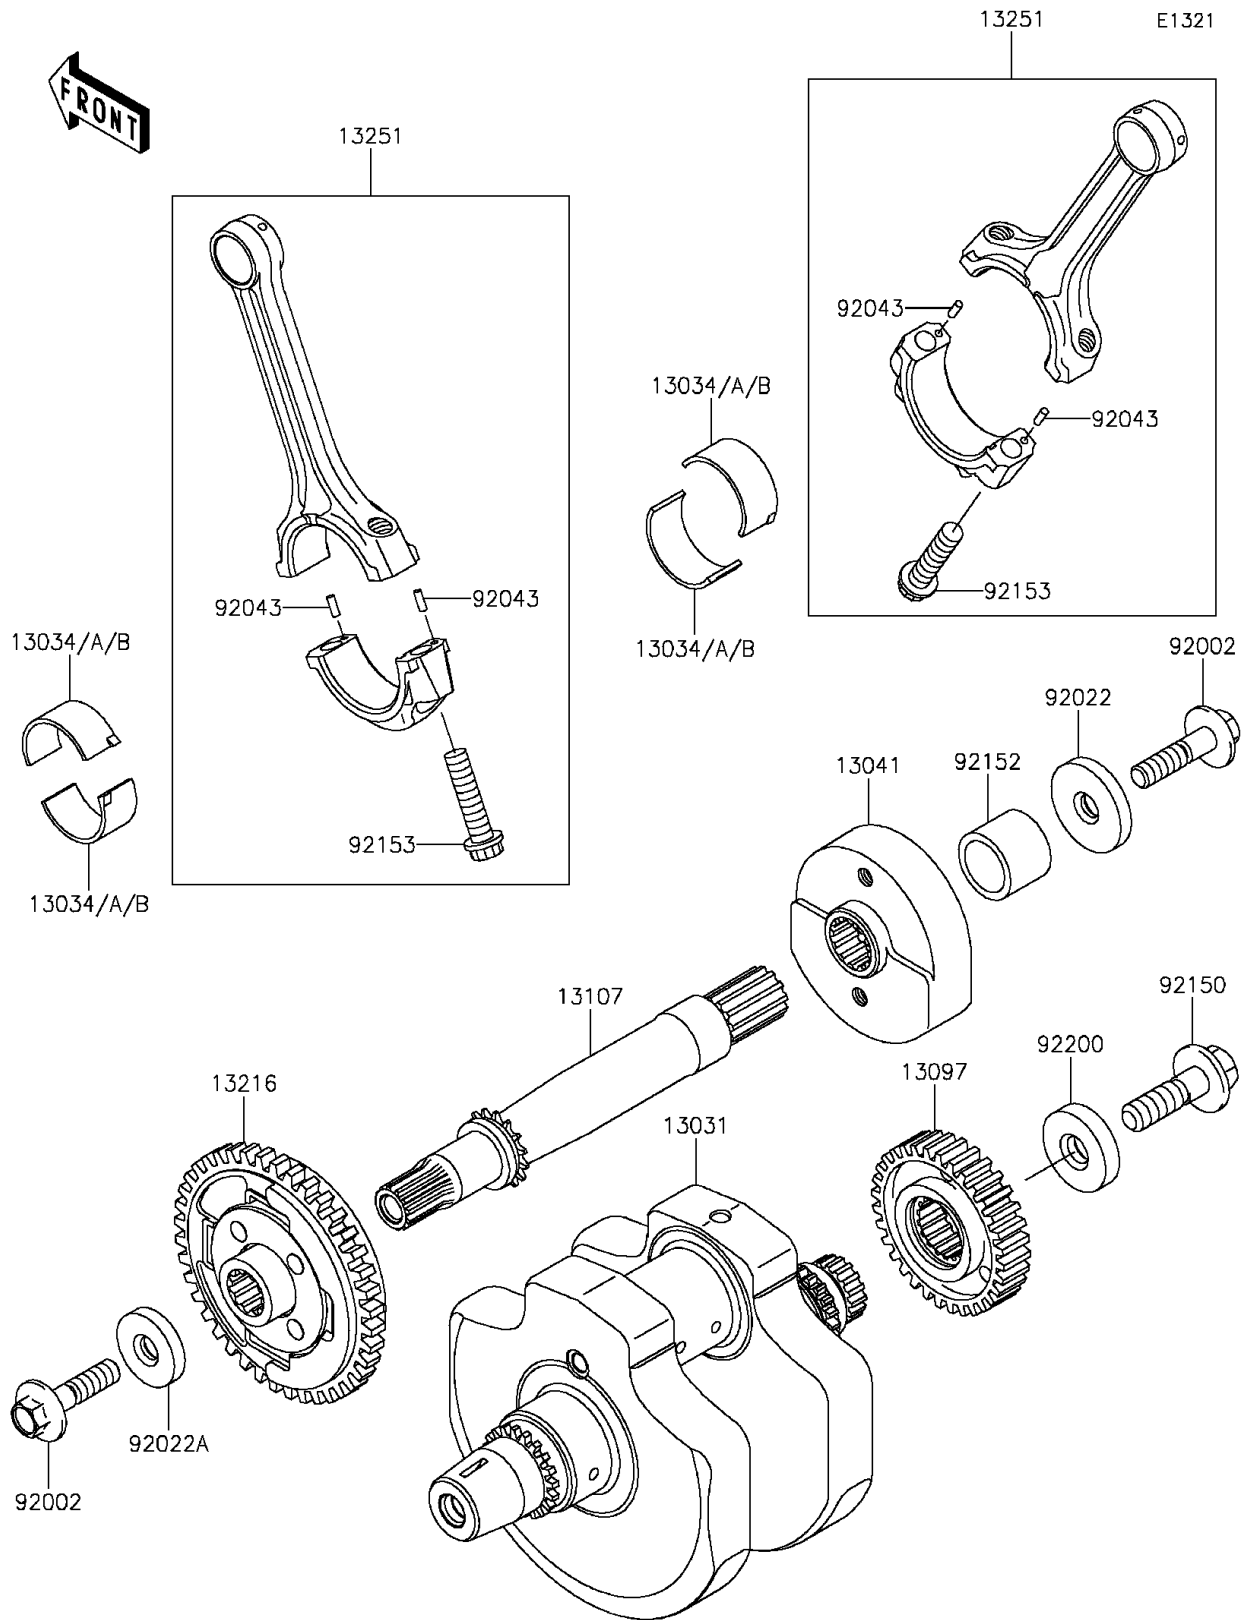

# 2014 VULCAN® 900 CLASSIC PARTS DIAGRAM

Crankshaft

## 2014 VULCAN® 900 CLASSIC PARTS LIST

### Crankshaft

ITEM NAME	PART NUMBER	QUANTITY
CRANKSHAFT-COMP (Ref # 13031)	13031-0058	1
METAL,CONNECTING ROD,BLUE (Ref # 13034)	13034-1057	AR
METAL,CONNECTING ROD,BLACK (Ref # 13034A)	13034-1058	AR
METAL,CONNECTING ROD,BROWN (Ref # 13034B)	13034-1059	AR
BALANCER,RH (Ref # 13041)	13041-0009	1
GEAR-PRIMARY SPUR,38T (Ref # 13097)	13097-0050	1
SHAFT,BALANCER (Ref # 13107)	13107-0115	1
GEAR-COMP,BALANCER,LH (Ref # 13216)	13216-0016	1
ROD-ASSY-CONNECTING,J (Ref # 13251)	13251-0016-JJ	2
BOLT,FLANGED,10X40 (Ref # 92002)	92002-1296	2
WASHER,10X40X6 (Ref # 92022)	92022-1905	1
WASHER,10X33X6 (Ref # 92022A)	92022-1906	1
PIN,3X8.5 (Ref # 92043)	92043-0033	4
BOLT,12X40 (Ref # 92150)	92150-1717	1
COLLAR,23X30X23 (Ref # 92152)	92152-0358	1
BOLT,CON-ROD,9X38 (Ref # 92153)	92153-1330	4
WASHER,12X36X8 (Ref # 92200)	92200-1249	1