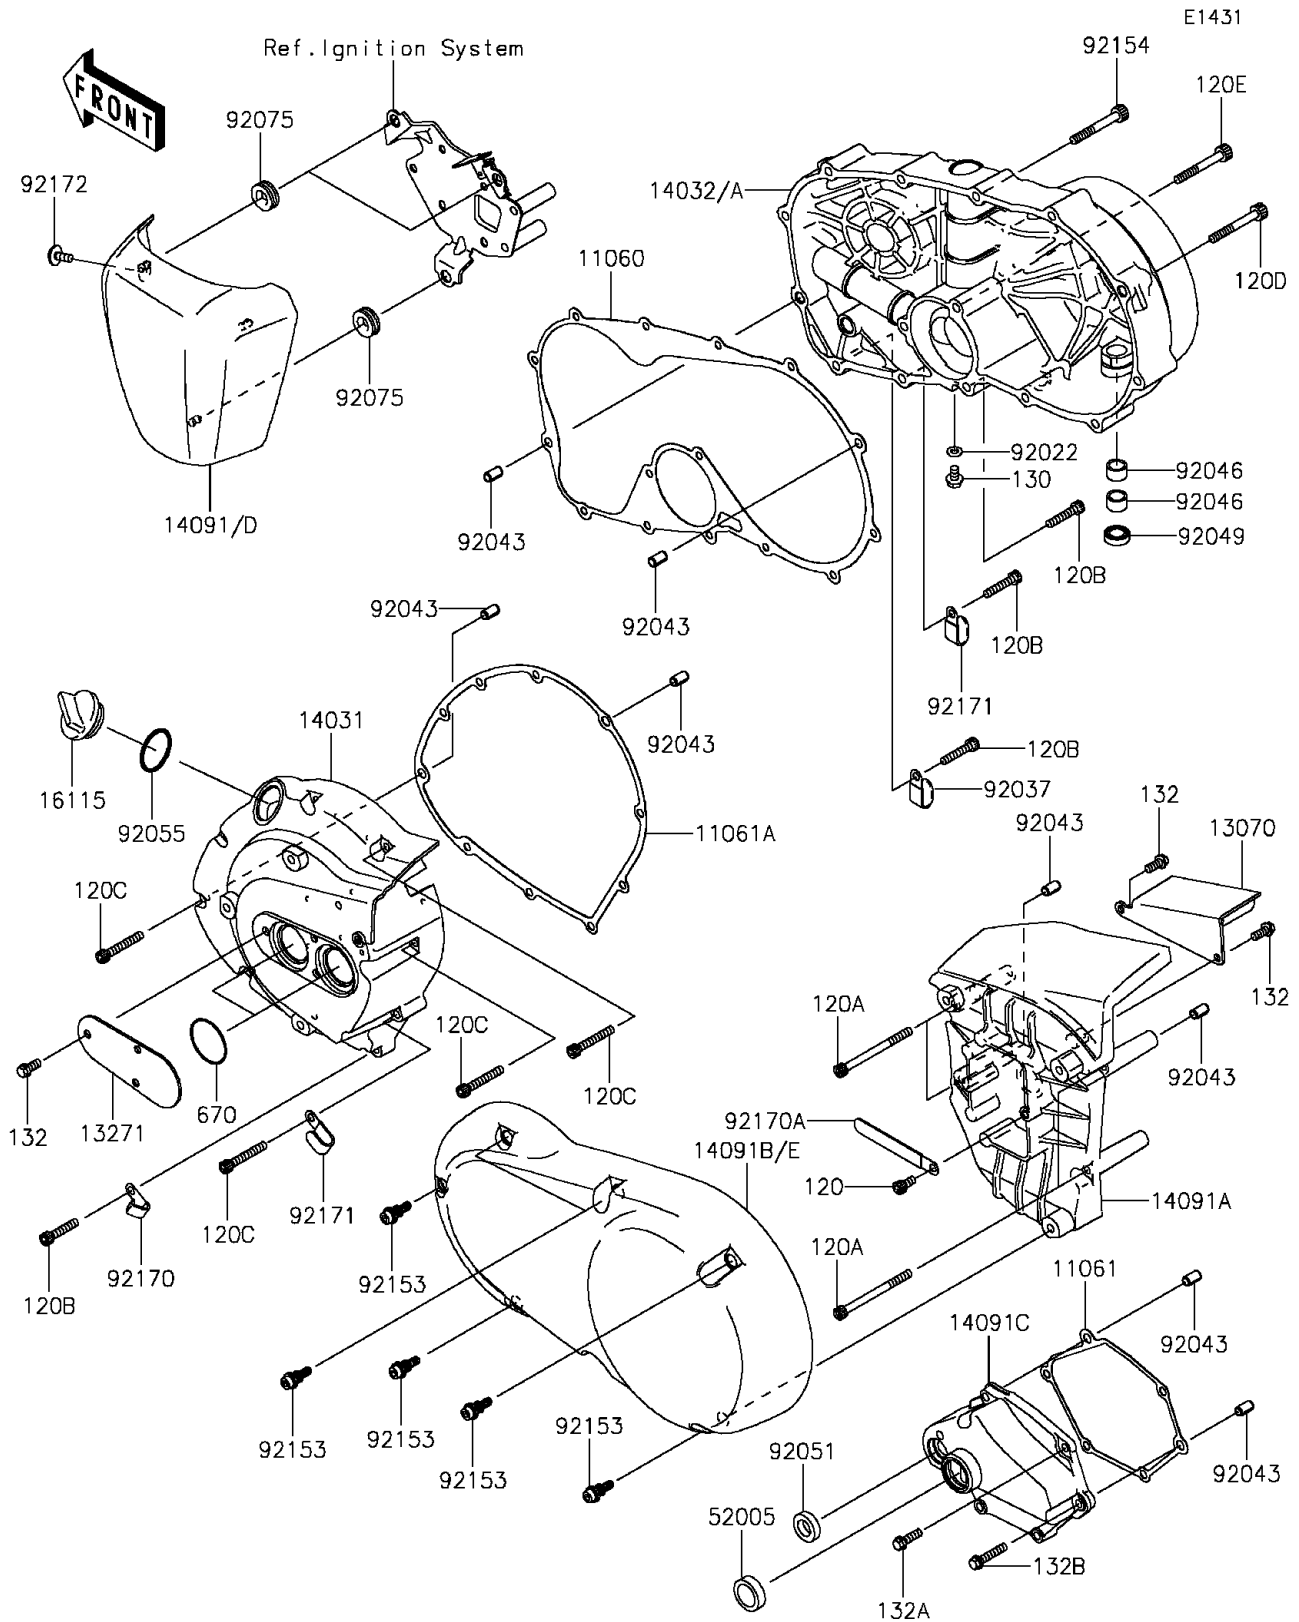

2014 Vulcan 900 Classic PARTS DIAGRAM

Engine Cover(s)

2014 Vulcan 900 Classic PARTS LIST

Engine Cover(s)

ITEM NAME	PART NUMBER	QUANTITY
GASKET,CLUTCH COVER (Ref # 11060)	11060-1926	1
GASKET,MECHANISM COVER (Ref # 11061)	11061-0208	1
GASKET,GENERATOR COVER (Ref # 11061A)	11061-0209	1
GUIDE,BELT (Ref # 13070)	13070-0055	1
PLATE (Ref # 13271)	13271-0700	1
COVER-GENERATOR (Ref # 14031)	14031-0056	1
COVER-CLUTCH (Ref # 14032)	14032-0076	1
COVER (Ref # 14091)	14091-0289	1
COVER,PULLEY (Ref # 14091A)	14091-0510	1
COVER,OUTER,LH (Ref # 14091B)	14091-0511	1
COVER,CHANGE MECHANIZM (Ref # 14091C)	14091-0633	1
CAP-OIL FILLER (Ref # 16115)	16115-1009	1
GAUGE,OIL LEVEL (Ref # 52005)	52005-1009	1
WASHER,6.1X12X1 (Ref # 92022)	92022-077	1
CLAMP,L=45 (Ref # 92037)	92037-1539	1
PIN,6.2X8X14 (Ref # 92043)	92043-1263	8
BEARING-NEEDLE,HK1210FM (Ref # 92046)	92046-0034	2
SEAL-OIL,TB12205.5 (Ref # 92049)	92049-1271	1
SEAL-OIL,TB13225.5 (Ref # 92051)	92051-005	1
RING-O,31.5X2.6 (Ref # 92055)	92055-049	1
DAMPER (Ref # 92075)	92075-1629	3
BOLT,SOCKET,6X22 (Ref # 92153)	92153-1331	6
BOLT,SOCKET,6X50 (Ref # 92154)	92154-0270	1
CLAMP,HARNESS (Ref # 92170)	92170-1900	1
CLAMP (Ref # 92170A)	92170-1925	1
CLAMP (Ref # 92171)	92171-0739	2
SCREW,5X12 (Ref # 92172)	92172-0101	1
BOLT-SOCKET,6X12 (Ref # 120)	120CA0612	1
BOLT-SOCKET,6X75 (Ref # 120A)	120CA0675	4

2014 Vulcan 900 Classic PARTS LIST

Engine Cover(s)

ITEM NAME	PART NUMBER	QUANTITY
BOLT-SOCKET,6X30 (Ref # 120B)	120CC0630	9
BOLT-SOCKET,6X40 (Ref # 120C)	120CC0640	4
BOLT-SOCKET,6X50 (Ref # 120D)	120CC0650	10
BOLT-SOCKET,6X65 (Ref # 120E)	120CC0665	1
BOLT-FLANGED,6X10 (Ref # 130)	130BA0610	1
BOLT-FLANGED-SMALL,6X14 (Ref # 132)	132BA0614	5
BOLT-FLANGED-SMALL,6X20 (Ref # 132A)	132BA0620	1
BOLT-FLANGED-SMALL,6X30 (Ref # 132B)	132BA0630	5
O RING,34MM (Ref # 670)	670B3034	2