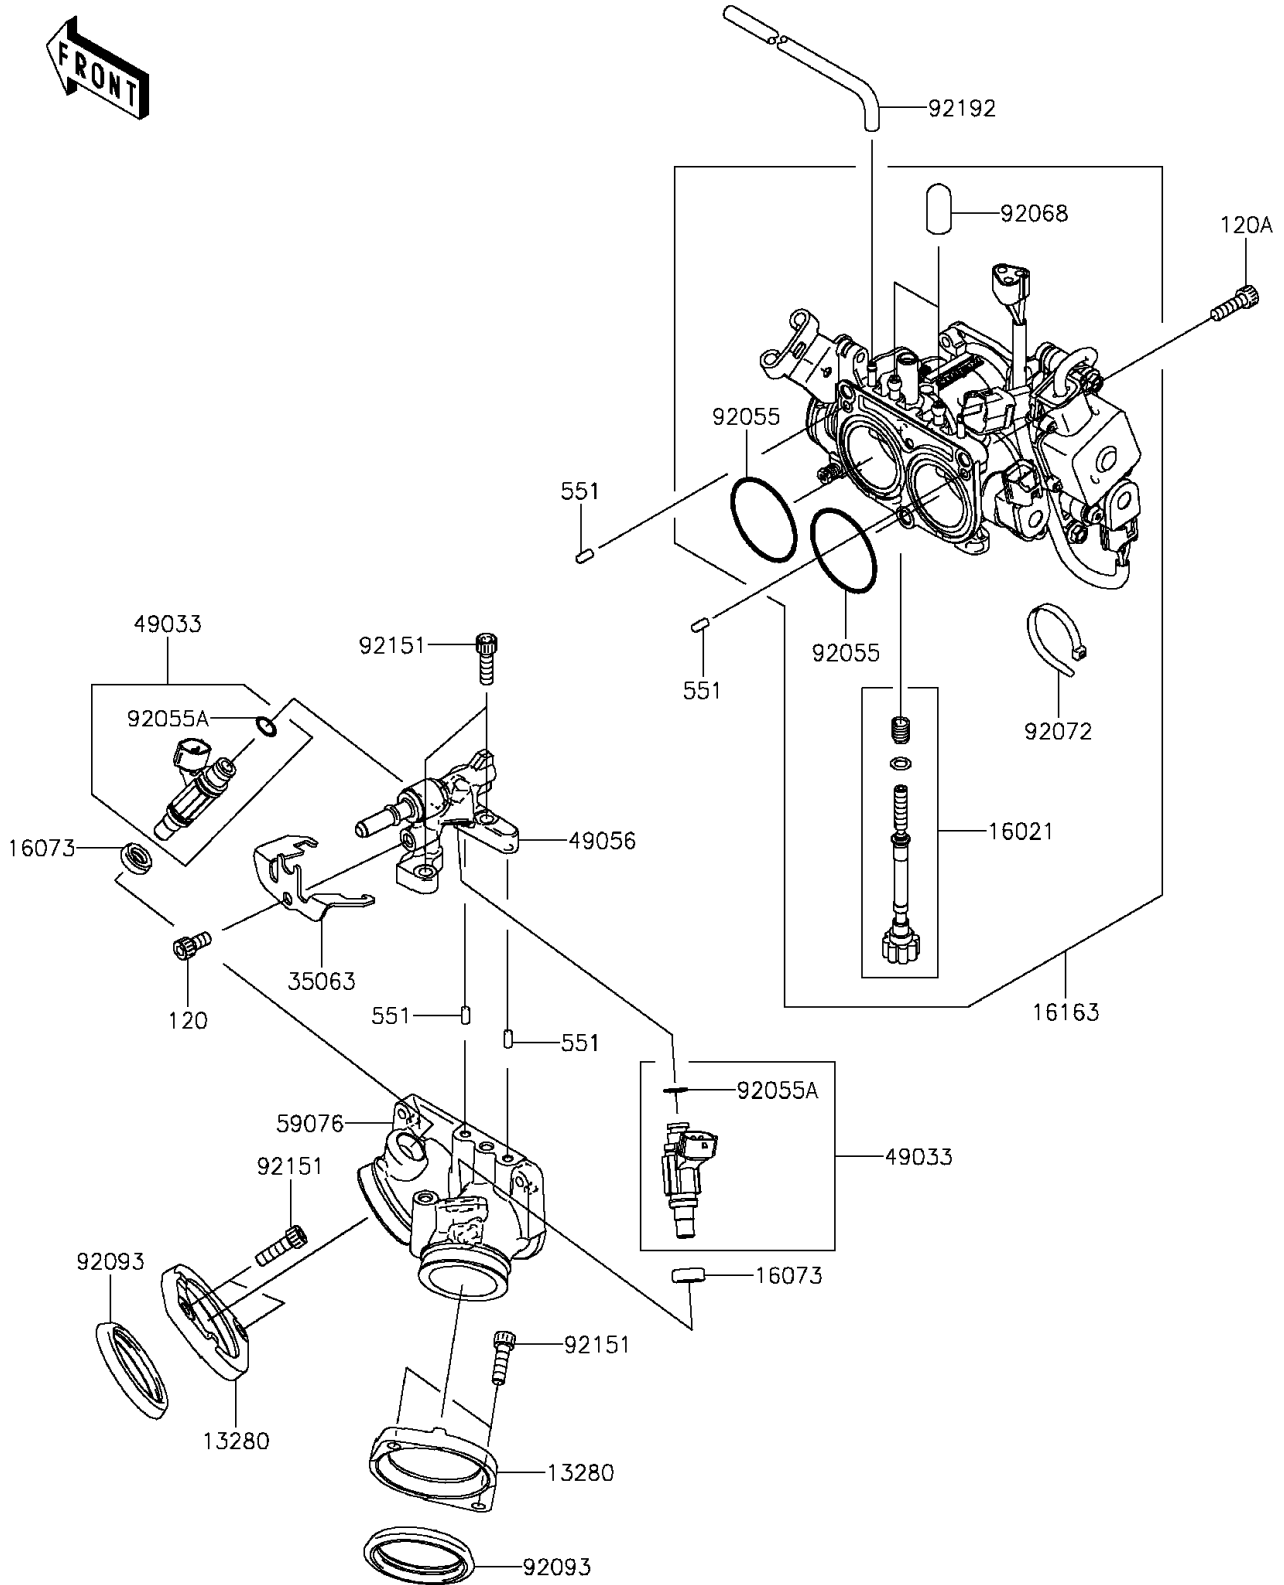

# 2014 Vulcan 900 Classic PARTS DIAGRAM

Throttle

E1510

## 2014 Vulcan 900 Classic PARTS LIST

### Throttle

ITEM NAME	PART NUMBER	QUANTITY
BOLT-SOCKET,6X12 (Ref # 120)	120CA0612	1
BOLT-SOCKET,6X20 (Ref # 120A)	120CA0620	3
PIN-DOWEL (Ref # 551)	551R0408	4
HOLDER (Ref # 13280)	13280-1154	2
SCREW-THROTTLE STOP (Ref # 16021)	16021-0016	1
INSULATOR (Ref # 16073)	16073-3707	2
THROTTLE-ASSY,TTK34 (Ref # 16163)	16163-0114	1
STAY (Ref # 35063)	35063-0240	1
NOZZLE-INJECTION (Ref # 49033)	49033-0011	2
PIPE-INJECTION (Ref # 49056)	49056-0018	1
MANIFOLD-INTAKE (Ref # 59076)	59076-0003	1
RING-O (Ref # 92055)	92055-0118	2
RING-O,INJECTION NOZZLE (Ref # 92055A)	92055-1622	2
PLUG,12X25 (Ref # 92068)	92068-006	2
BAND,SUB-HARNESS (Ref # 92072)	92072-0012	1
SEAL (Ref # 92093)	92093-0072	2
BOLT,SOCKET,6X20 (Ref # 92151)	92151-3774	6
TUBE,SENSOR-THROBO (Ref # 92192)	92192-0308	1