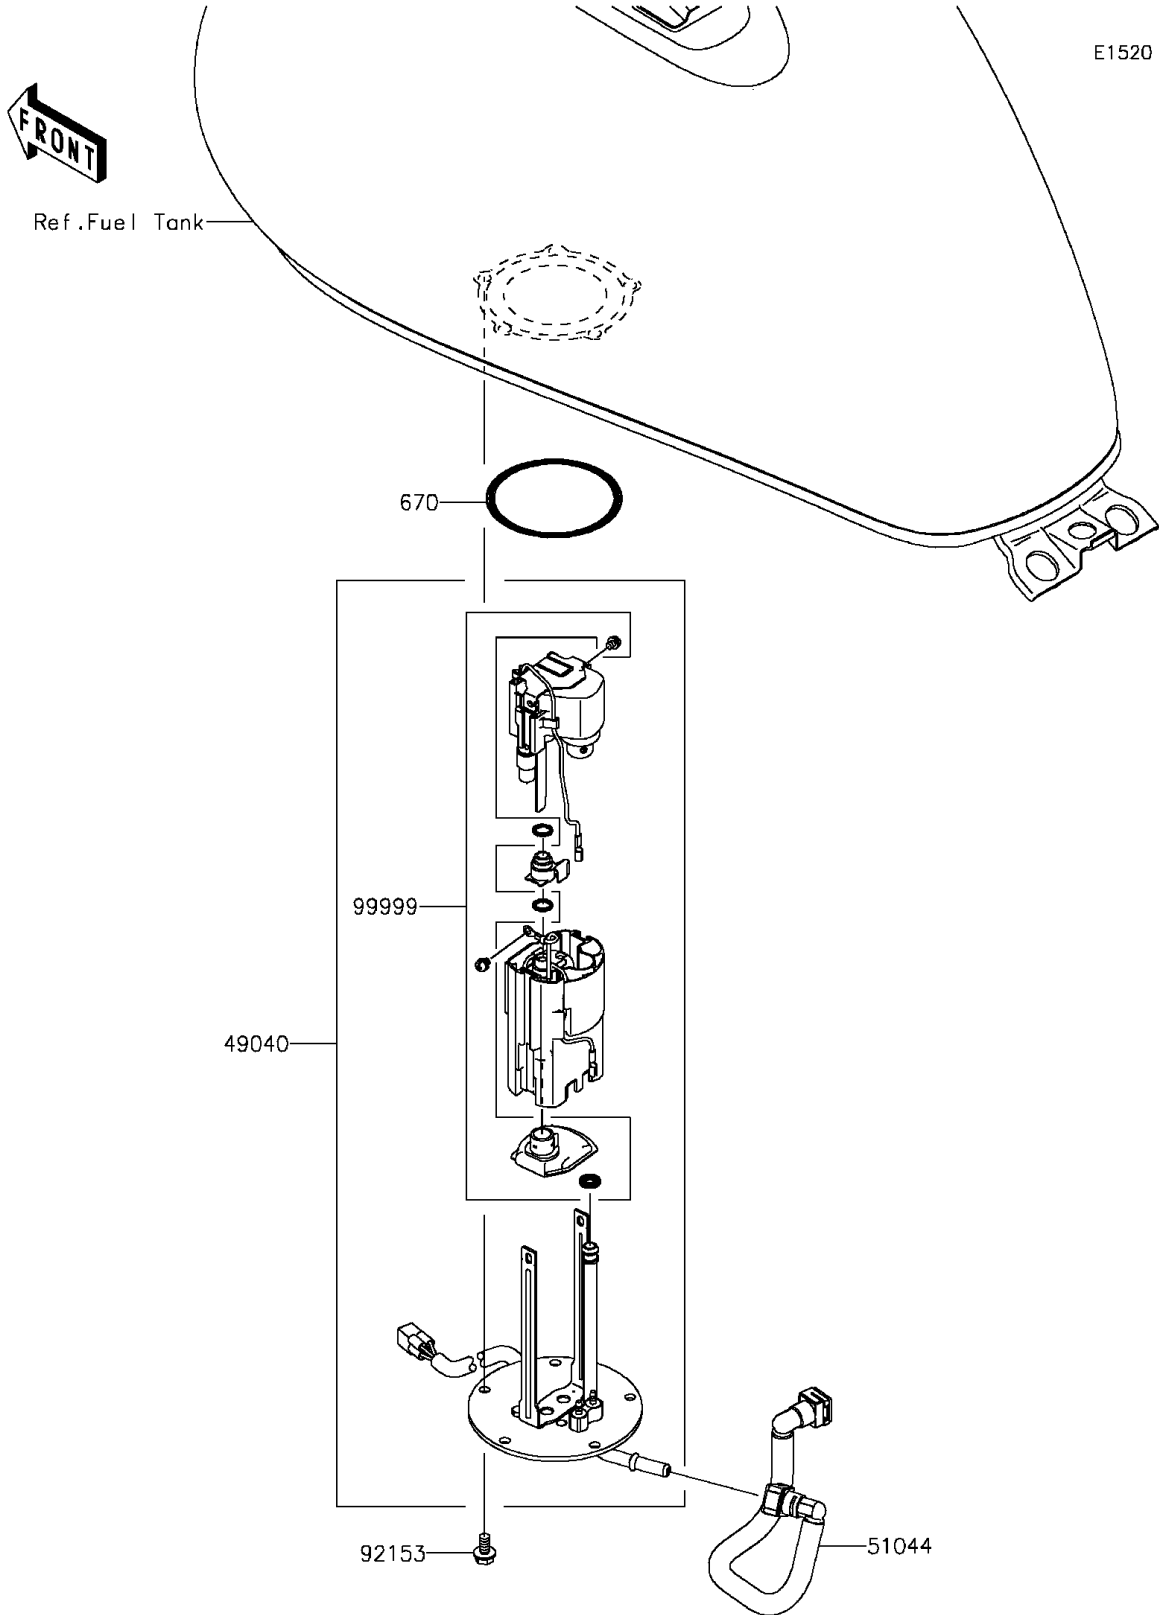

2014 Vulcan 900 Classic PARTS DIAGRAM

Fuel Pump

2014 Vulcan 900 Classic PARTS LIST

Fuel Pump

ITEM NAME	PART NUMBER	QUANTITY
O RING (Ref # 670)	670E5075	1
PUMP-FUEL (Ref # 49040)	49040-0022	1
TUBE-ASSY,FUEL (Ref # 51044)	51044-0027	1
BOLT,FLANGED,6X12 (Ref # 92153)	92153-1295	5
KIT,FUEL FILTER (Ref # 99999)	99999-0521	1