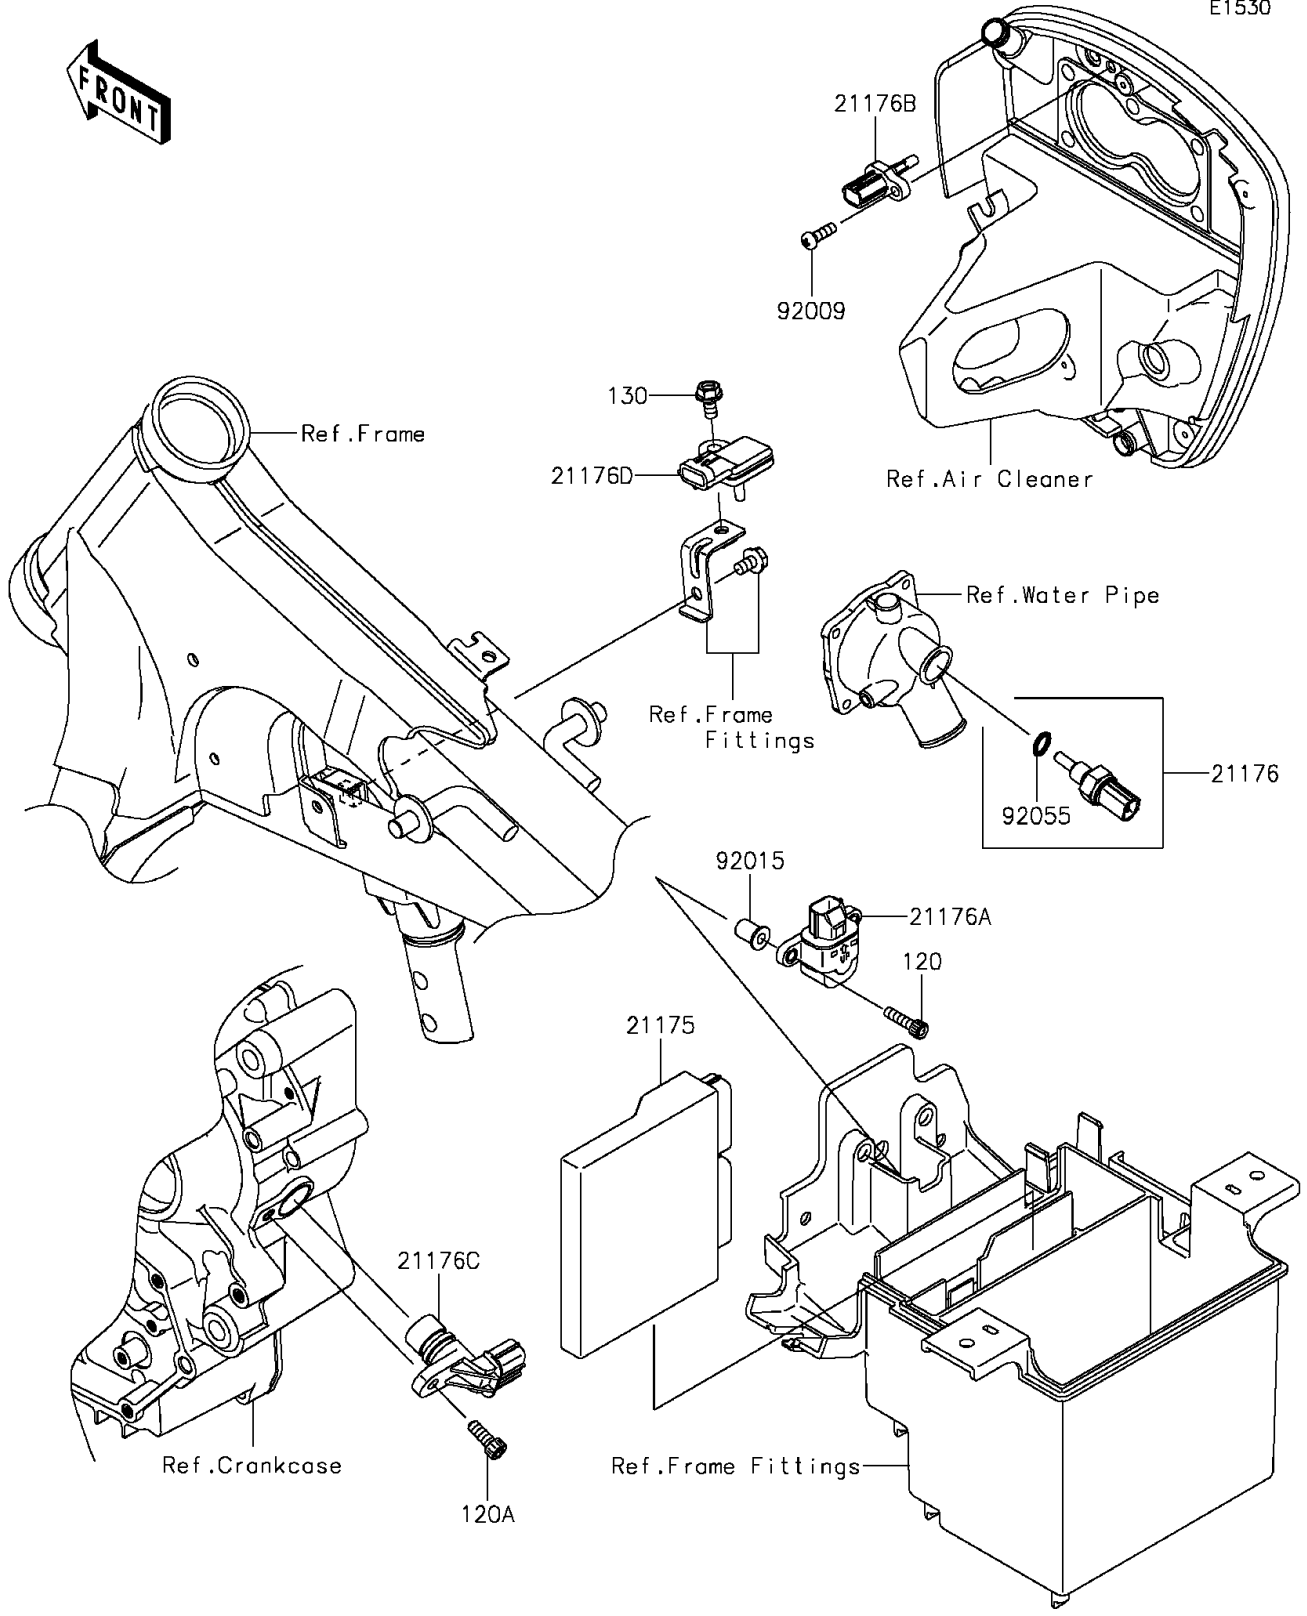

# 2014 Vulcan 900 Classic PARTS DIAGRAM

Fuel Injection

E1530

## 2014 Vulcan 900 Classic PARTS LIST

### Fuel Injection

ITEM NAME	PART NUMBER	QUANTITY
BOLT-SOCKET,5X20 (Ref # 120)	120CA0520	2
BOLT-SOCKET,6X16 (Ref # 120A)	120CA0616	1
BOLT-FLANGED,6X12 (Ref # 130)	130BA0612	1
CONTROL UNIT-ELECTRONIC (Ref # 21175)	21175-0146	1
SENSOR,WATER TEMP (Ref # 21176)	21176-0009	1
SENSOR (Ref # 21176A)	21176-0025	1
SENSOR,AIR TEMPERATURE (Ref # 21176B)	21176-0048	1
SENSOR,SPEED (Ref # 21176C)	21176-0054	1
SENSOR,PRESSURE (Ref # 21176D)	21176-0058	1
SCREW,TAPPING,5X16 (Ref # 92009)	92009-1984	1
NUT,WELL,5MM (Ref # 92015)	92015-1757	2
RING-O,9.5X1.9 (Ref # 92055)	92055-0016	1