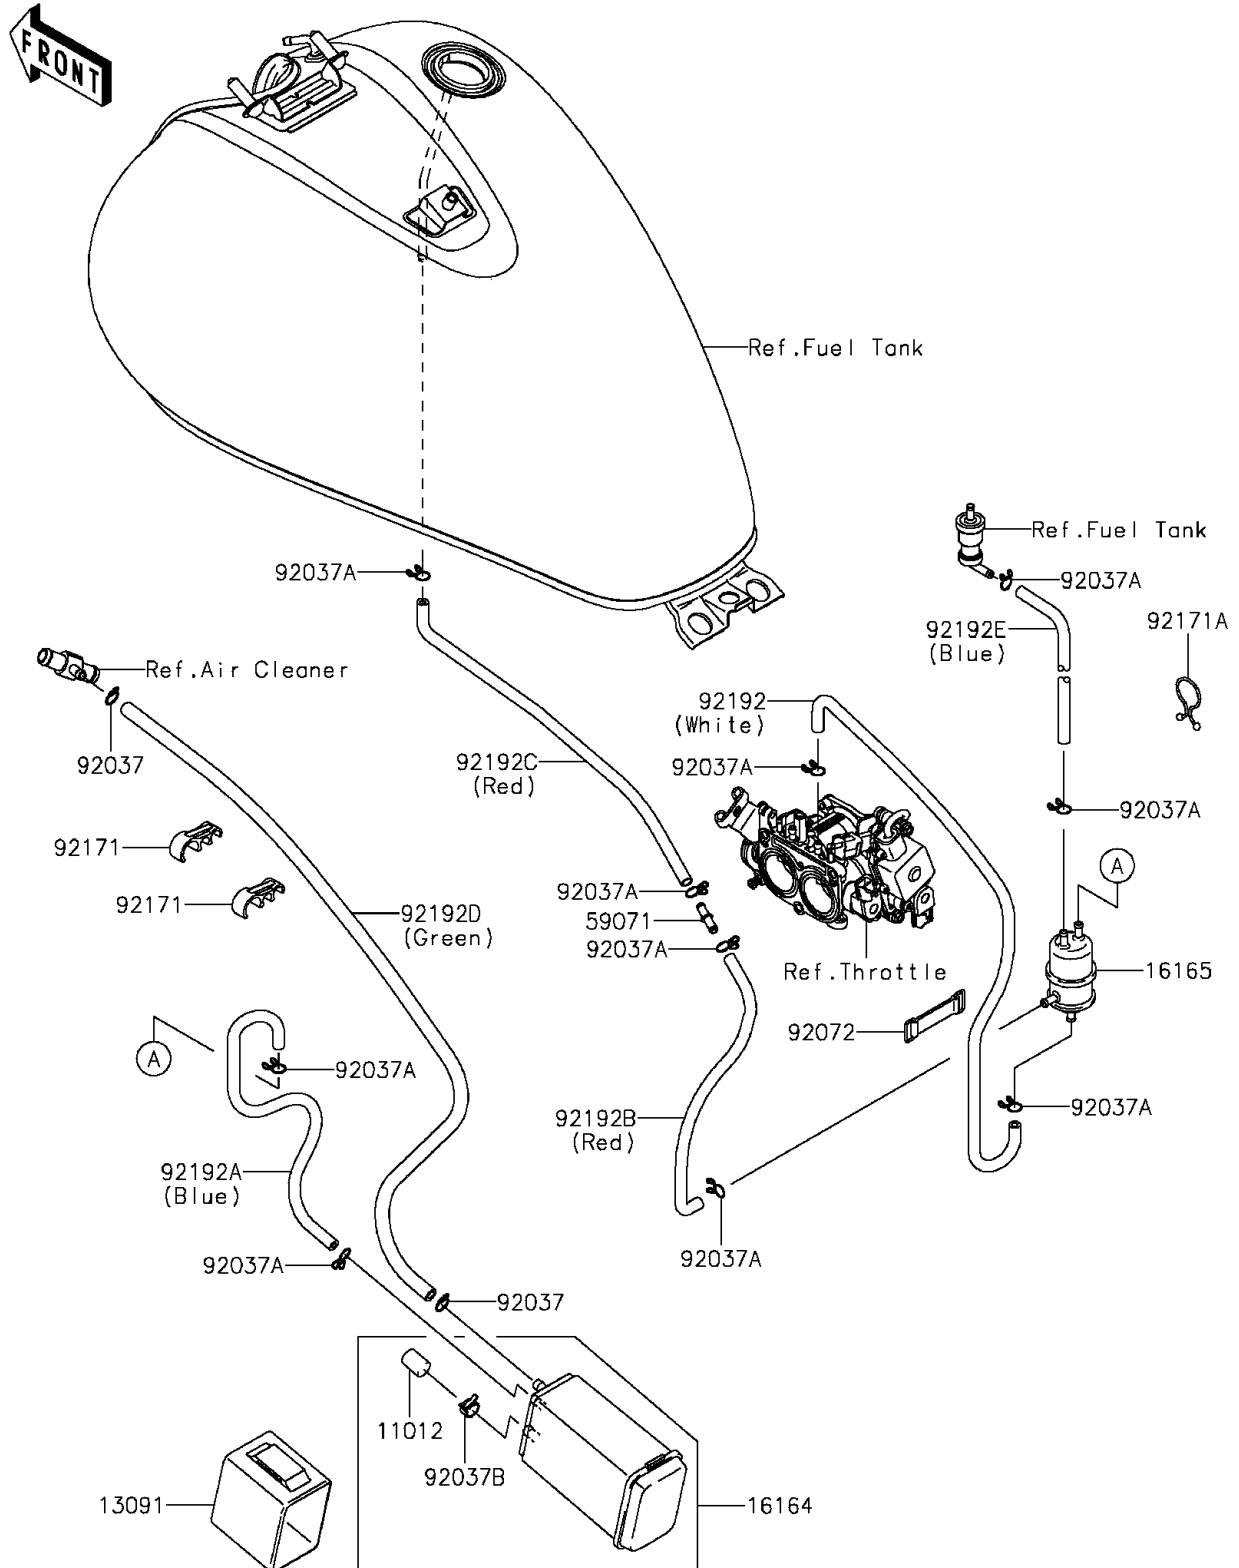

2015 VULCAN[®] 900 CLASSIC PARTS DIAGRAM

Fuel Evaporative System(CA)

E1650

2015 VULCAN® 900 CLASSIC PARTS LIST

Fuel Evaporative System(CA)

ITEM NAME	PART NUMBER	QUANTITY
-----------	-------------	----------