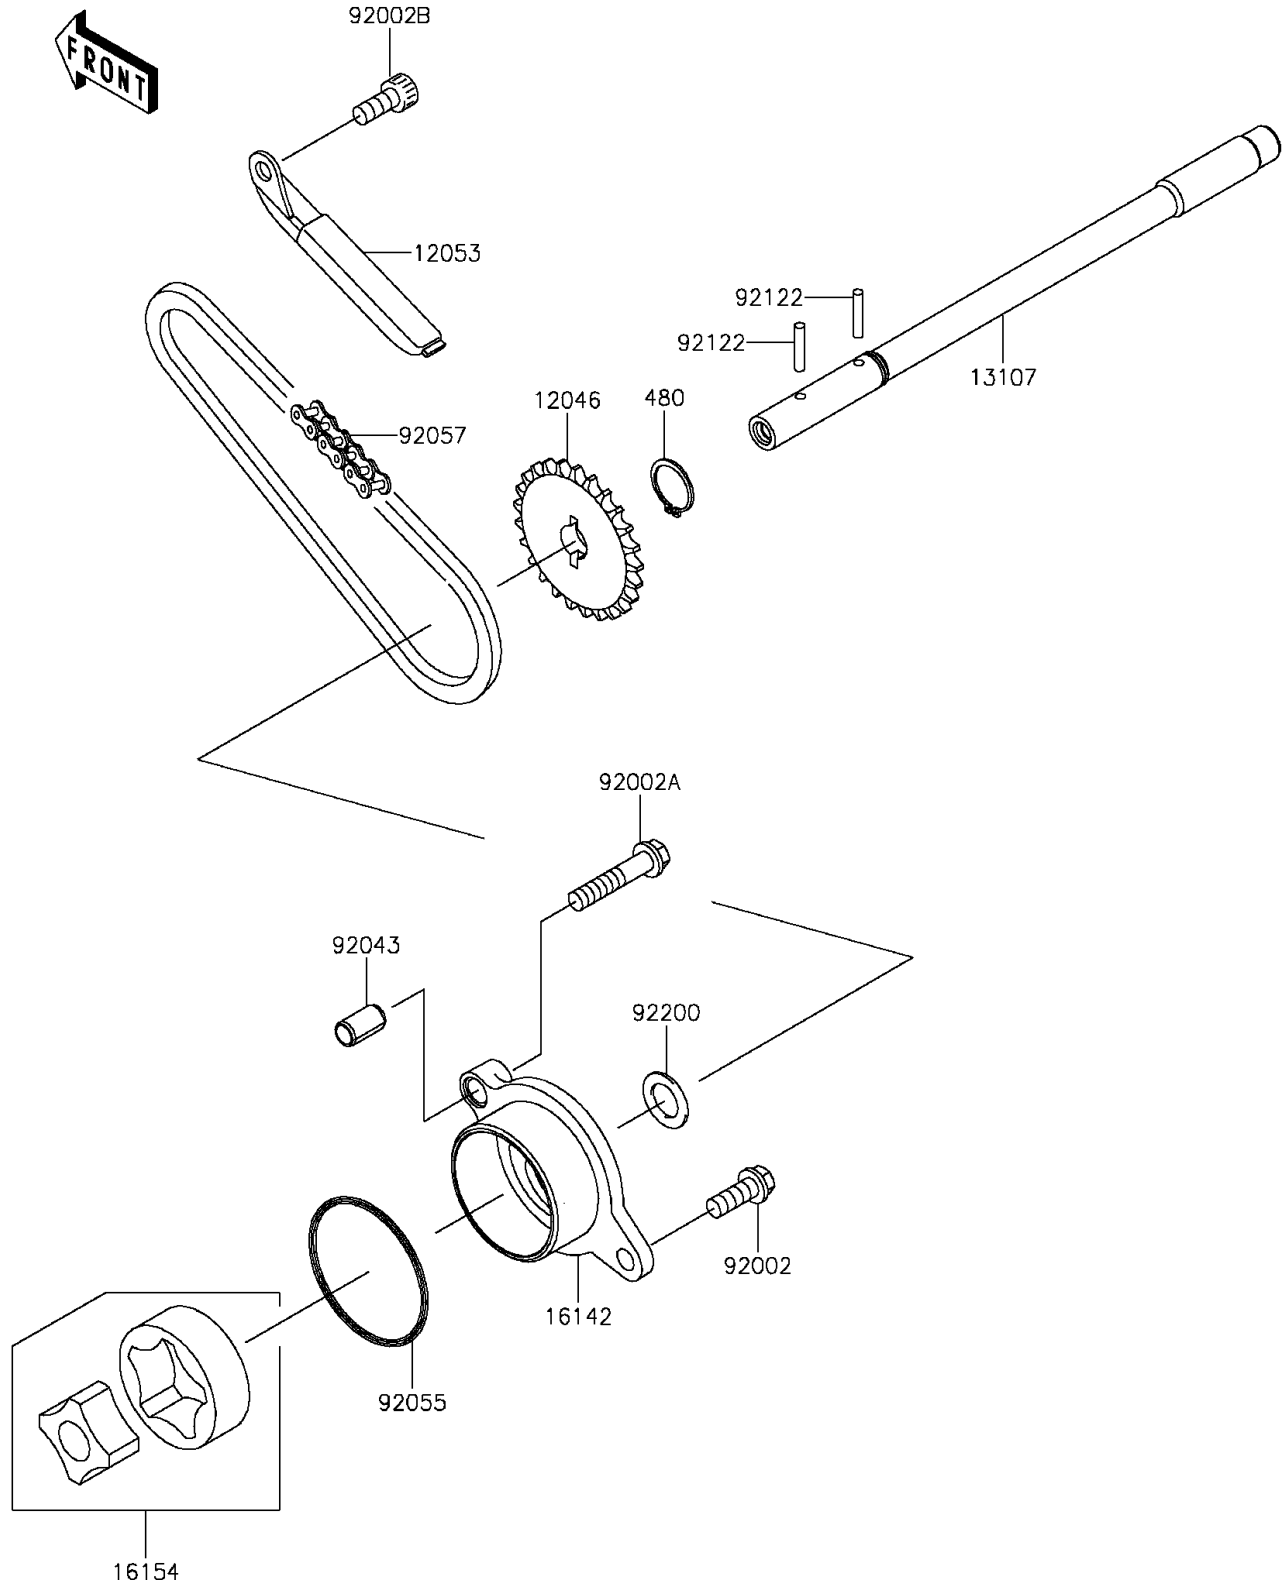

# 2014 Vulcan 900 Classic PARTS DIAGRAM

Oil Pump

E1712

## 2014 Vulcan 900 Classic PARTS LIST

### Oil Pump

ITEM NAME	PART NUMBER	QUANTITY
CIRCLIP-TYPE-C,11MM (Ref # 480)	480J1100	1
SPROCKET,24T (Ref # 12046)	12046-0045	1
GUIDE-CHAIN (Ref # 12053)	12053-0070	1
SHAFT (Ref # 13107)	13107-0116	1
COVER-PUMP,OIL (Ref # 16142)	16142-0028	1
ROTOR-PUMP,40.56X18 (Ref # 16154)	16154-1056	1
BOLT,6X16 (Ref # 92002)	92002-1439	1
BOLT,6X30 (Ref # 92002A)	92002-1534	1
BOLT,SOCKET,6X14 (Ref # 92002B)	92002-1592	1
PIN,6.2X8X14 (Ref # 92043)	92043-1263	1
RING-O,44.7X2.4 (Ref # 92055)	92055-1279	1
CHAIN,DID 25H,54LE (Ref # 92057)	92057-0113	1
ROLLER,3X15.8 (Ref # 92122)	92122-1126	2
WASHER (Ref # 92200)	92200-1009	1