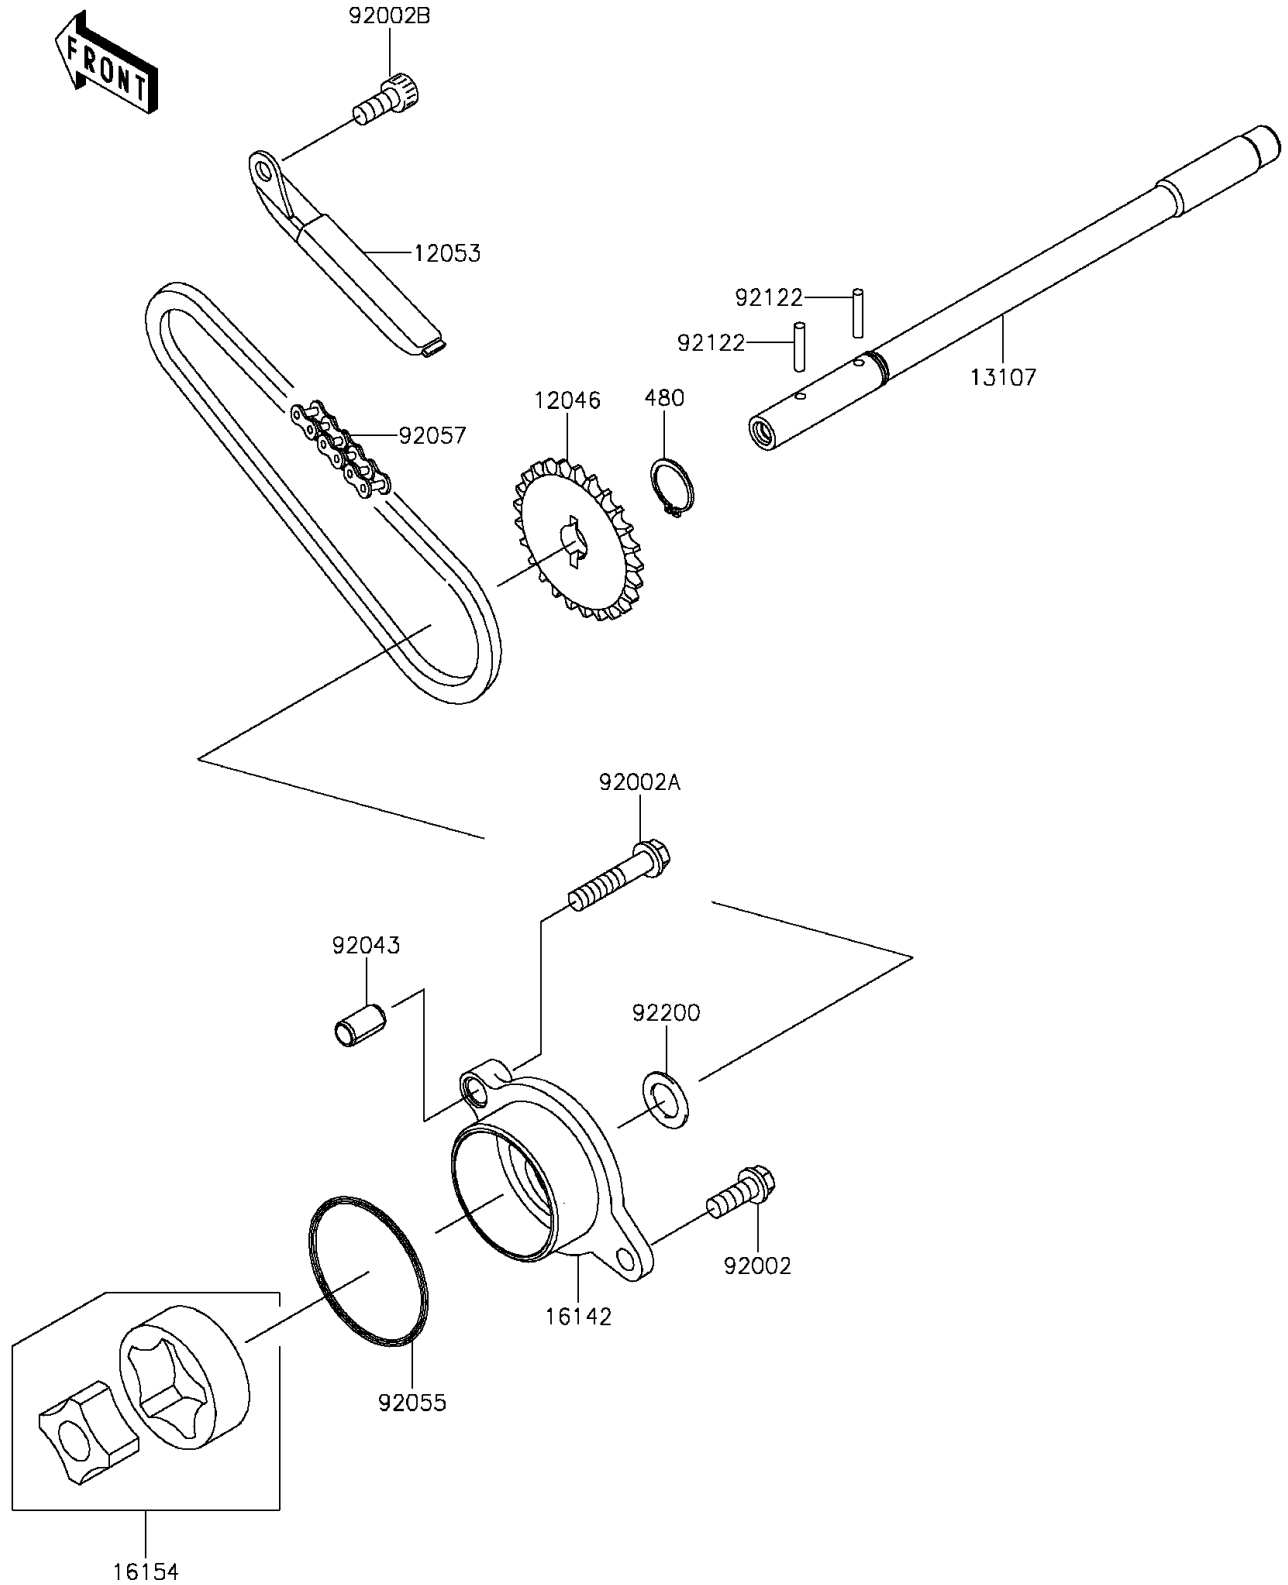

# 2014 Vulcan 900 Classic PARTS DIAGRAM

Oil Pump

E1712

## 2014 Vulcan 900 Classic PARTS LIST

### Oil Pump

ITEM NAME	PART NUMBER	QUANTITY
CIRCLIP-TYPE-C,11MM (Ref # 480)	480J1100	1
SPROCKET,24T (Ref # 12046)	12046-0045	1
GUIDE-CHAIN (Ref # 12053)	12053-0070	1
SHAFT (Ref # 13107)	13107-0116	1
COVER-PUMP,OIL (Ref # 16142)	16142-0028	1
ROTOR-PUMP,40.56X18 (Ref # 16154)	16154-1056	1
BOLT,6X16 (Ref # 92002)	92002-1439	1
BOLT,6X30 (Ref # 92002A)	92002-1534	1
BOLT,SOCKET,6X14 (Ref # 92002B)	92002-1592	1
PIN,6.2X8X14 (Ref # 92043)	92043-1263	1
RING-O,44.7X2.4 (Ref # 92055)	92055-1279	1
CHAIN,DID 25H,54LE (Ref # 92057)	92057-0113	1
ROLLER,3X15.8 (Ref # 92122)	92122-1126	2
WASHER (Ref # 92200)	92200-1009	1